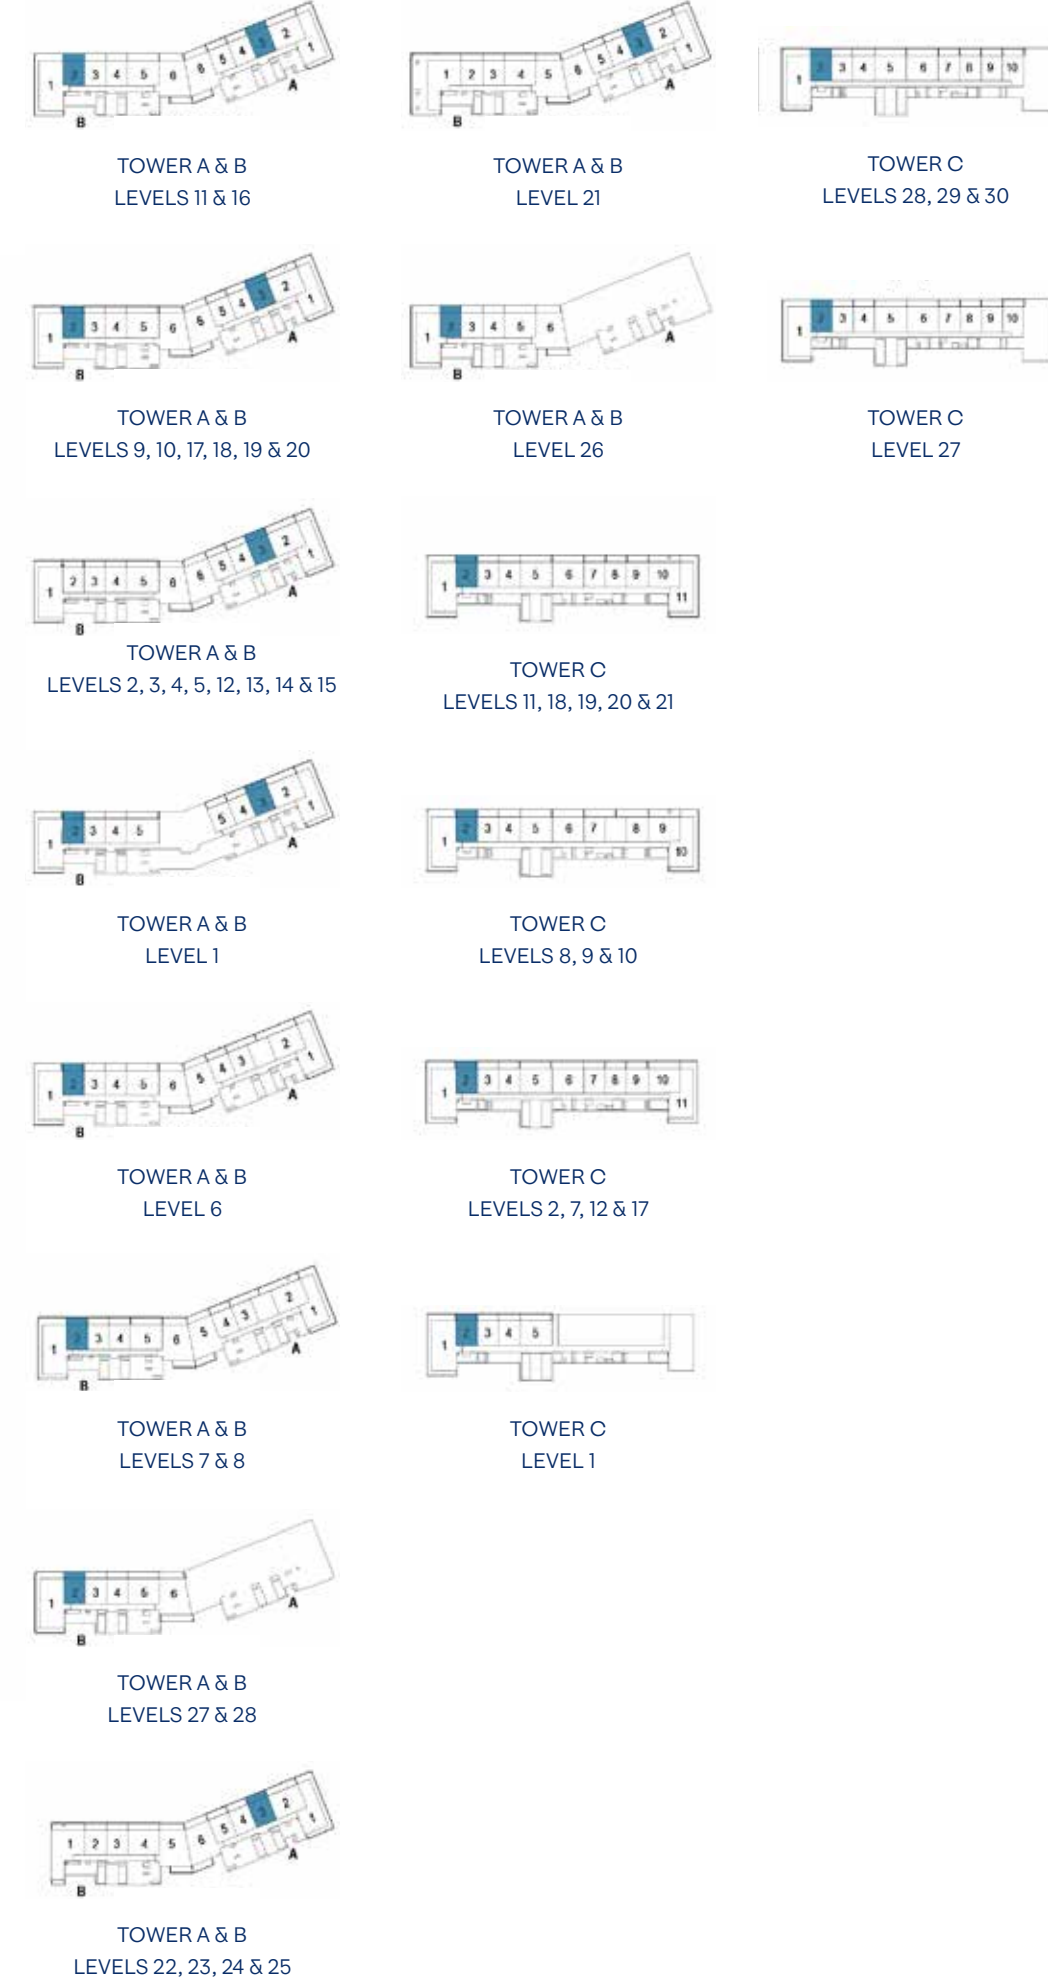

FEATURES

LIVING & DINING AREA	POWDER ROOM
SHOW KITCHEN	LAUNDRY
ENSUITE BEDROOM + WALK-IN	TERRACE