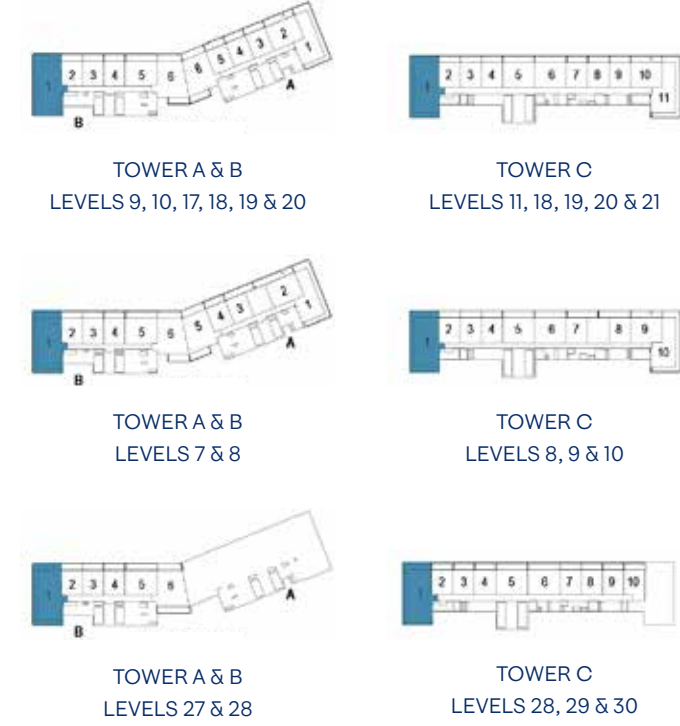

FEATURES

ENTRANCE FOYER	POWDER ROOM
LIVING & DINING AREA	MAID'S ROOM
SHOW KITCHEN	LAUNDRY
ENSUITE BEDROOM + WALK-IN	TERRACE
ENSUITE BEDROOM (2)