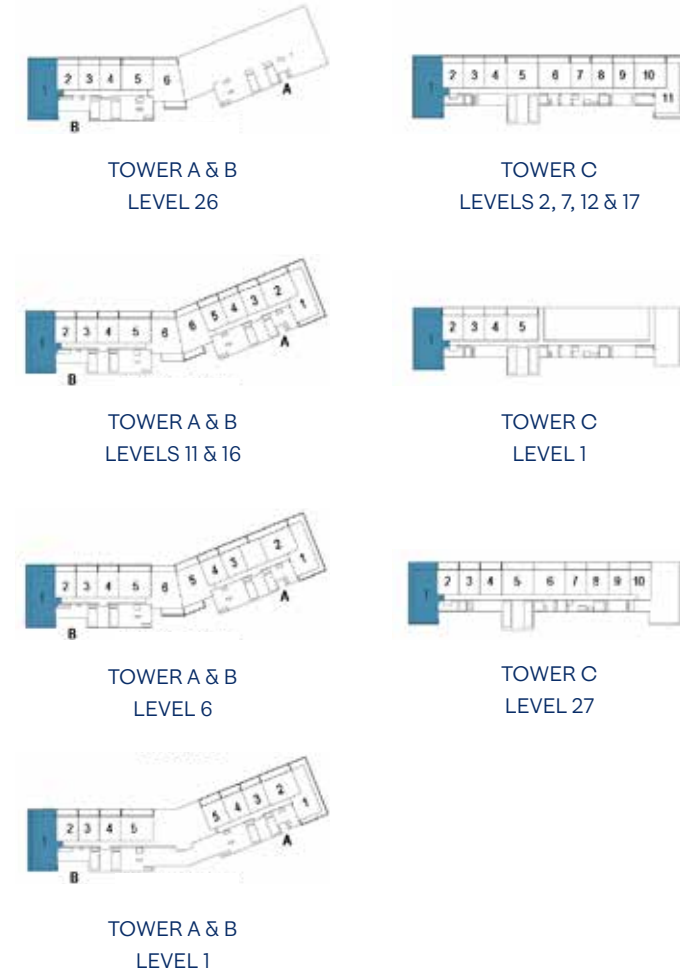

FLOOR PLANS

3

BEDROOM TYPE A1

FEATURES

| | |
|---------------------------|-------------|
| ENTRANCE FOYER | POWDER ROOM |
| LIVING & DINING AREA | MAID'S ROOM |
| SHOW KITCHEN | LAUNDRY |
| ENSUITE BEDROOM + WALK-IN | TERRACE |
| ENSUITE BEDROOM (2) | |