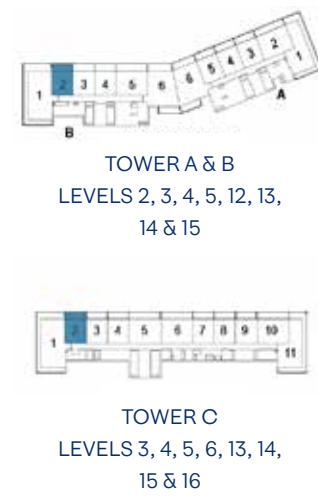

FEATURES

| | |
|---------------------------|-------------|
| LIVING & DINING AREA | POWDER ROOM |
| SHOW KITCHEN | LAUNDRY |
| ENSUITE BEDROOM + WALK-IN | TERRACE |

1

BEDROOM TYPE D1

TOWER C
LEVELS 11, 18, 19, 20 & 21