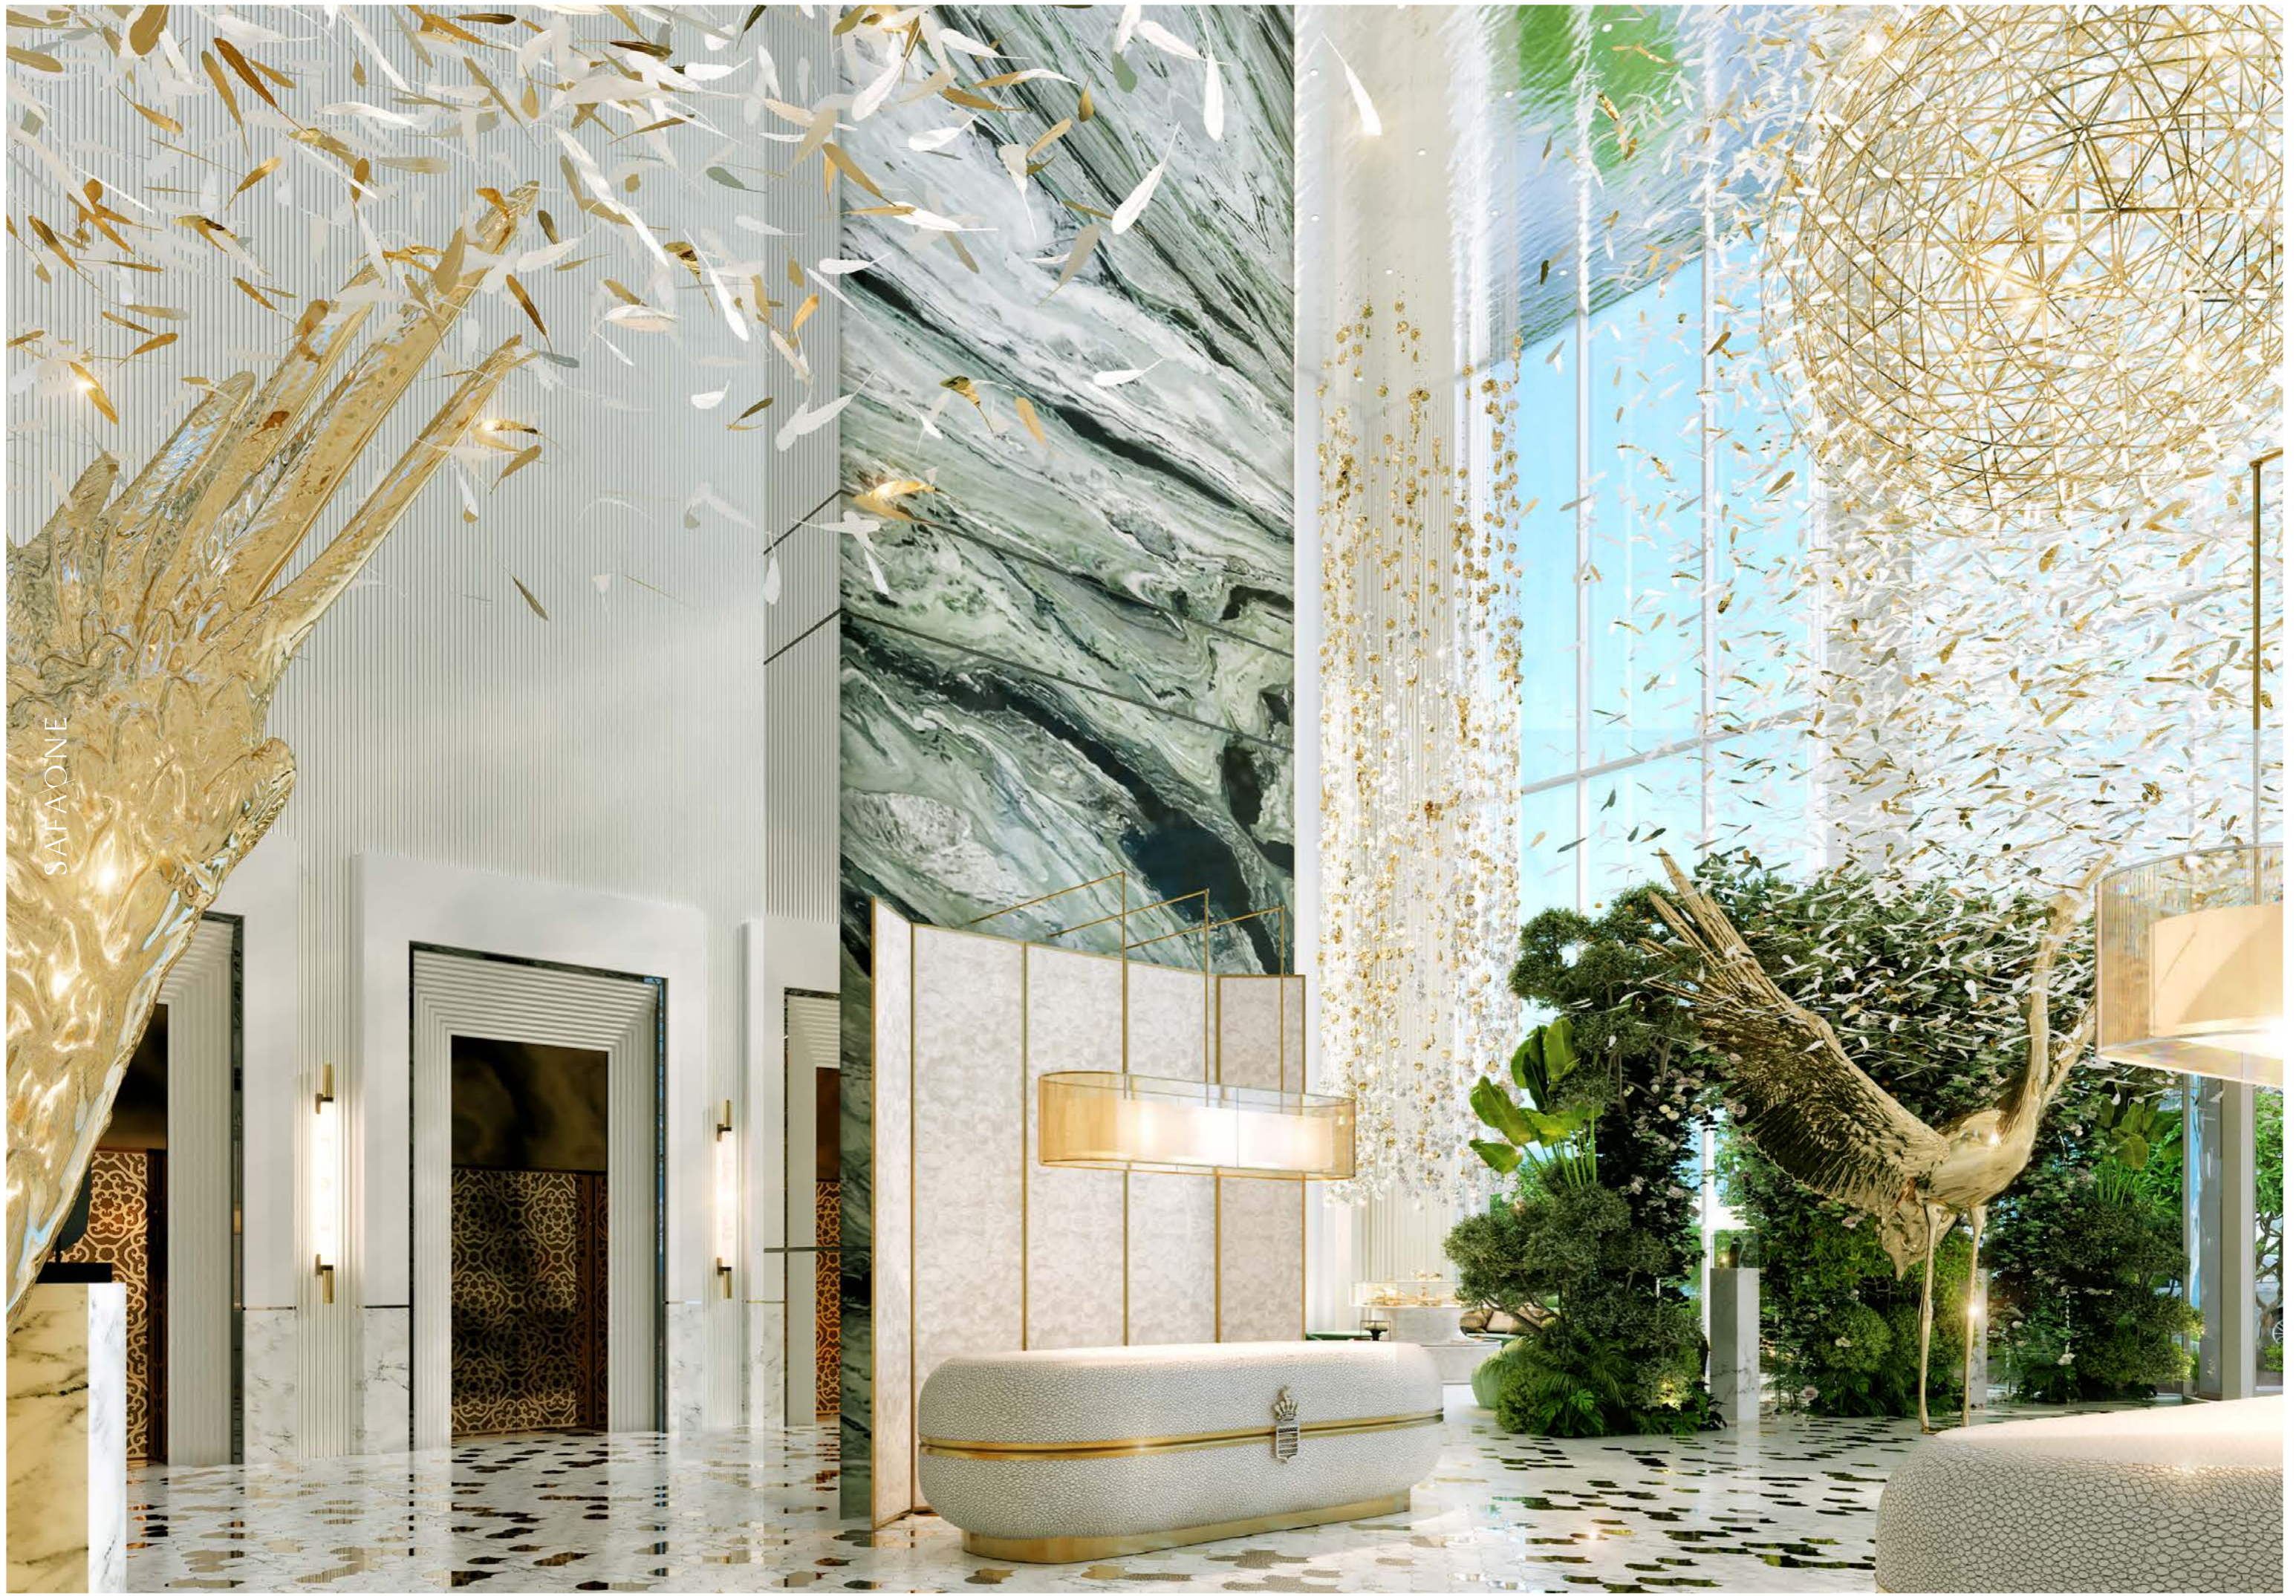

de GRISOGONO
GENÈVE

SAFAONE

LUXURY IS A GLORIOUS
WELCOME

de GRISOGONO

SAFAONE

Safaone

STROLL THROUGH THE TRIPLE-HEIGHT LOBBY,
PAST SCULPTURES INSPIRED BY SOME OF THE 200 BIRD
SPECIES THAT LIVE ON YOUR DOORSTEP IN SAFA PARK.
INSIDE, DE GRISOGONO'S SIGNATURE PIECES AND EYE
FOR DETAIL WILL BE FELT IN EACH RADIANT SPACE,
SETTING THE TONE FOR WHAT'S TO COME ON THE
LEVELS ABOVE.