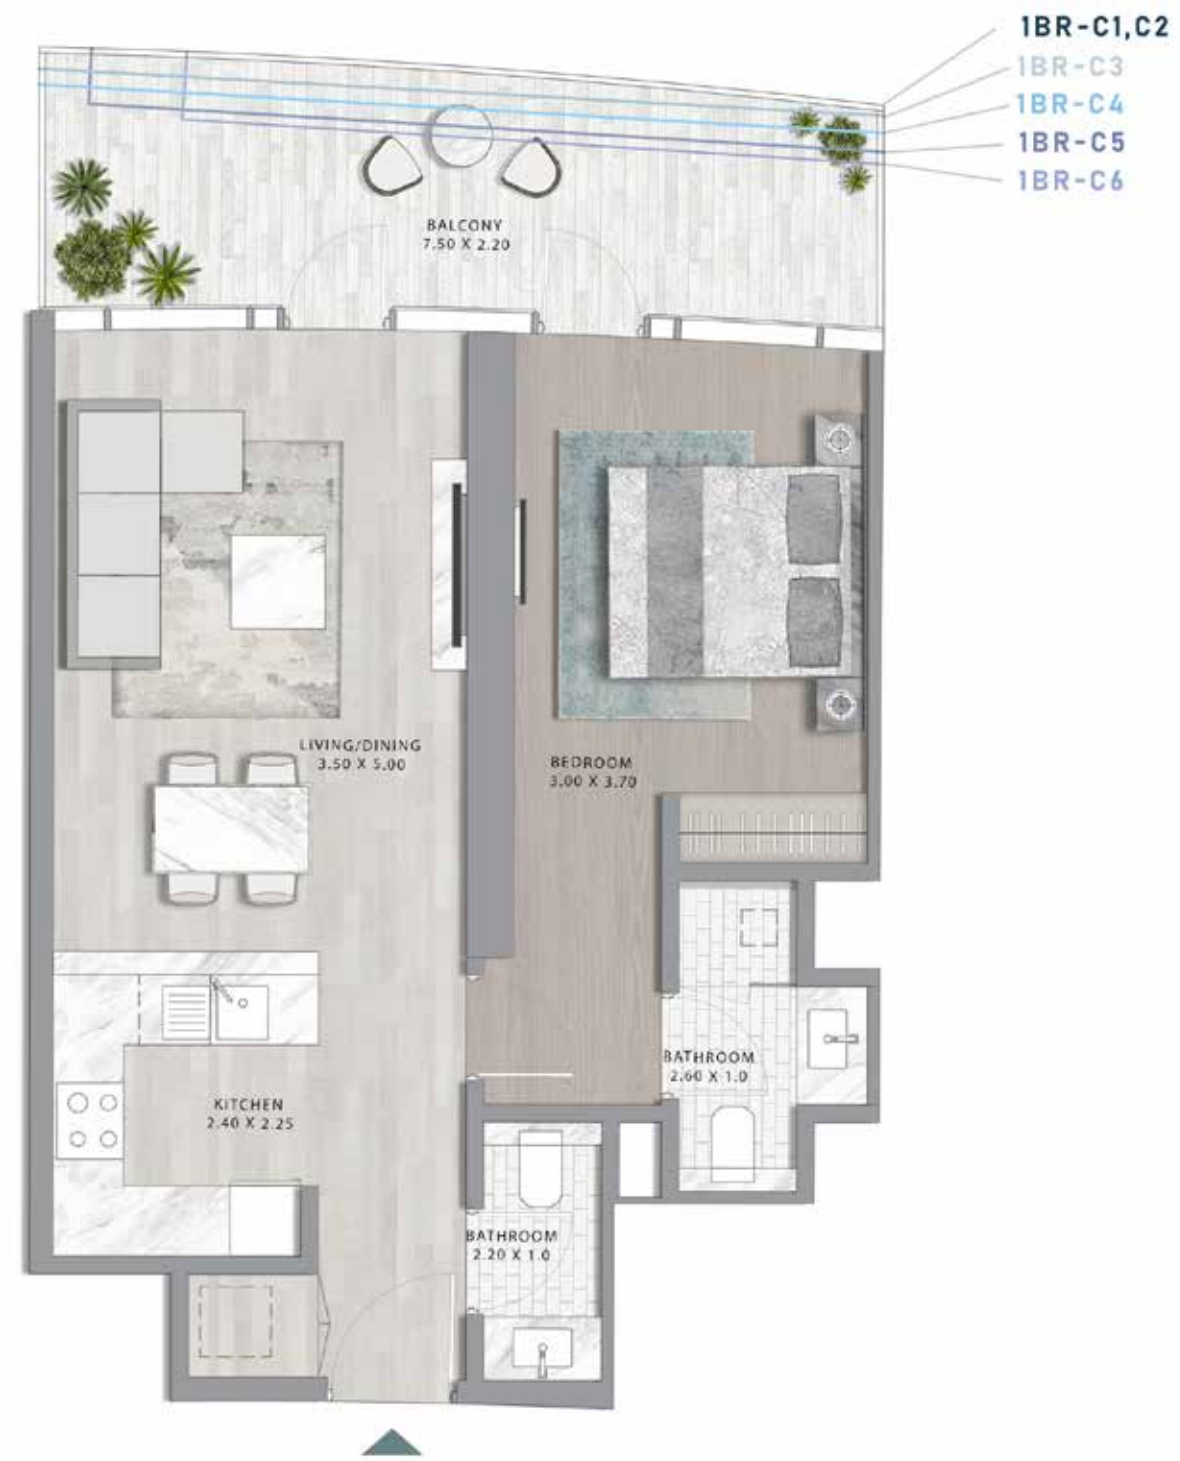

DAMAC

CANAL
HEIGHTS II

de GRISOGONO

FLOOR PLANS

STUDIO

TYPE A1 - A11

STUDIO

TYPE A13 - A22

1-BEDROOM

TYPE B7-M

LEVEL 27

1-BEDROOM

TYPE C1 - C6

LEVELS 21-26

1-BEDROOM

TYPE C1-M - C6-M

LEVELS 21-26

1-BEDROOM

TYPE C7-C12

- 1BR-C7
- 1BR-C8
- 1BR-C9
- 1BR-C10
- 1BR-C11
- 1BR-C12

LEVELS 27-32

1-BEDROOM

TYPE C7-M - C12-M

- 1BR-C7M
- 1BR-C8M
- 1BR-C9M
- 1BR-C10M
- 1BR-C11M
- 1BR-C12M