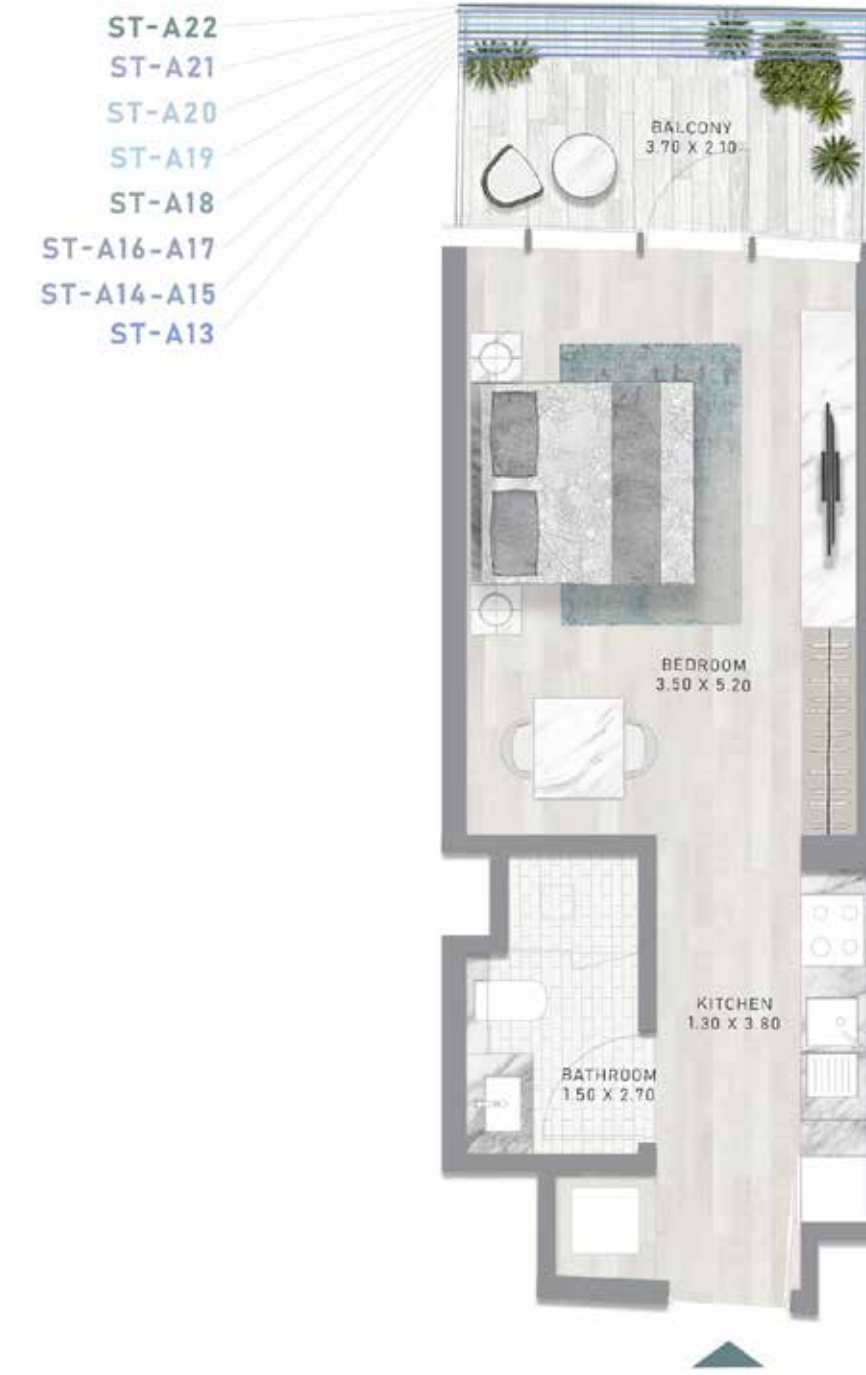

DAMAC

CANAL
HEIGHTS II

de GRISOGONO

FLOOR PLANS

STUDIO

TYPE A1 - A11

STUDIO

TYPE A13 - A22