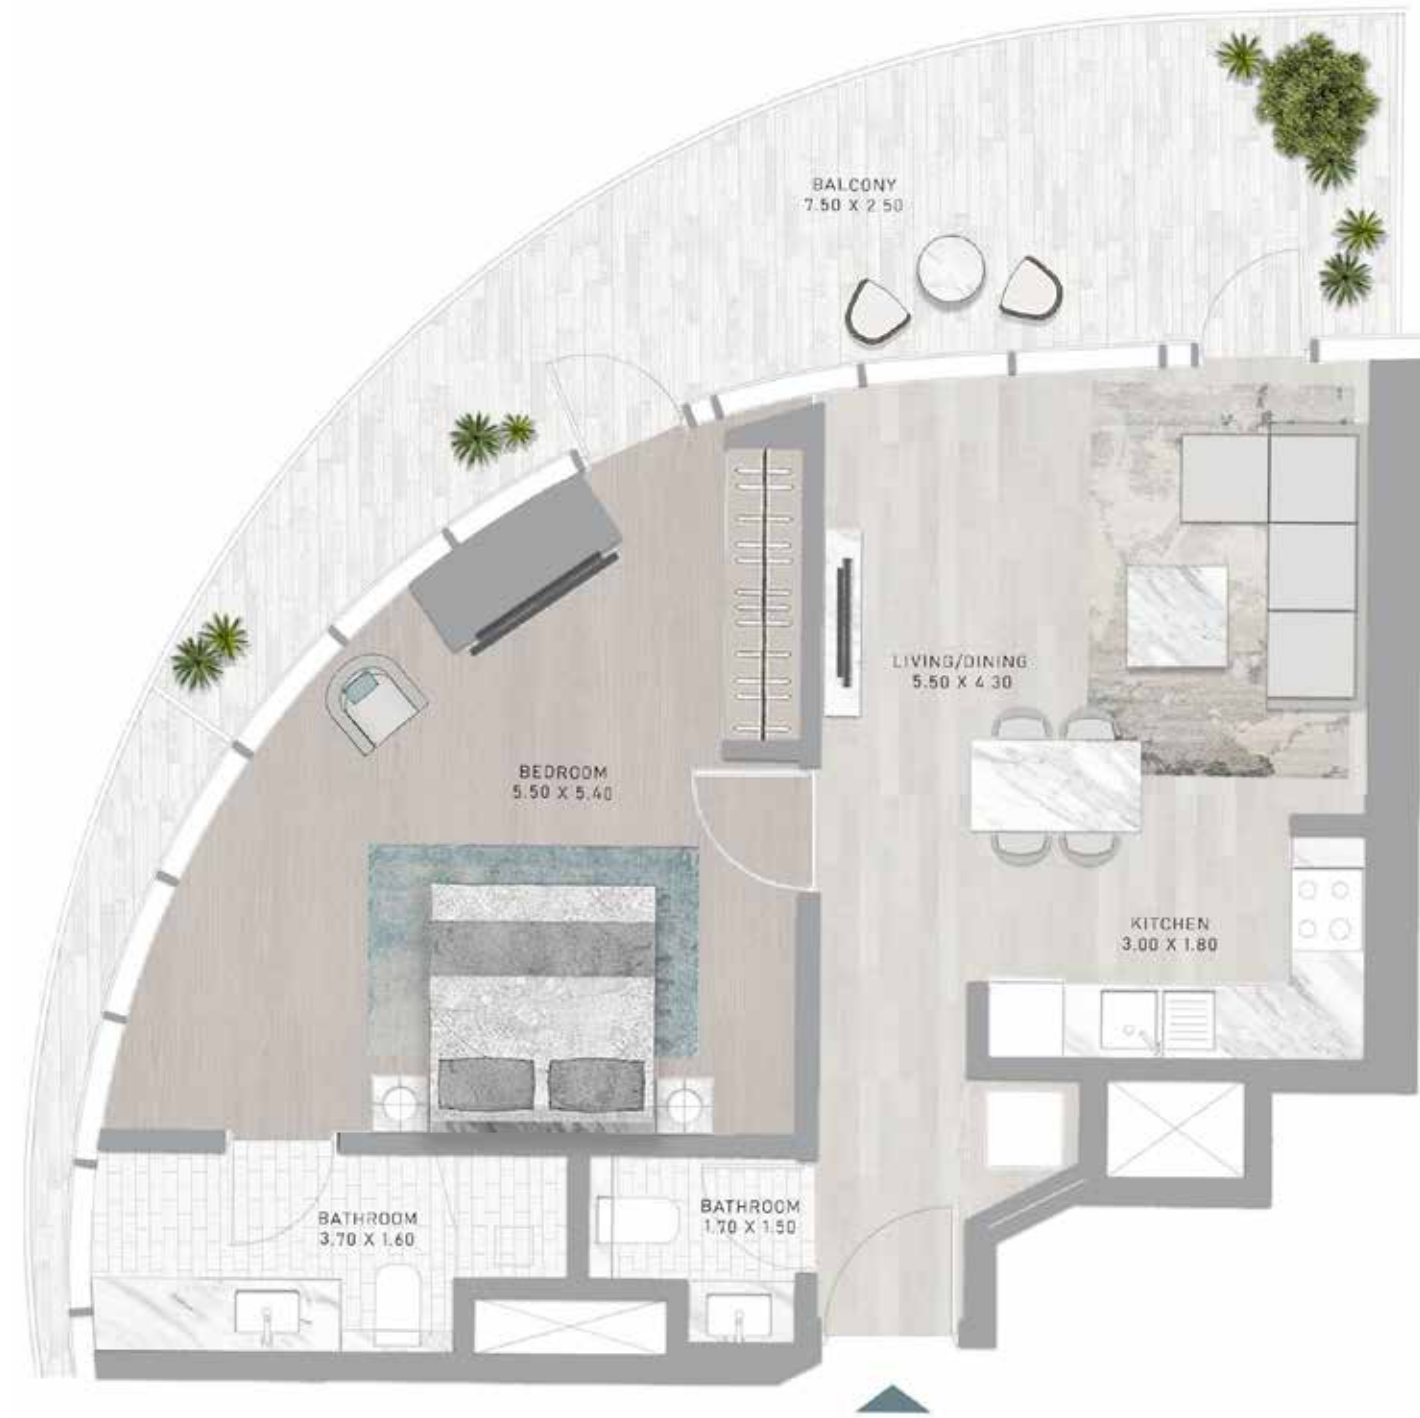

CANAL HEIGHTS 2 BY DE GRISOGONO

LEVEL P1-P3

LEVEL 1

LEVEL 2-8

LEVEL 33

1-BEDROOM

TYPE G1-M

LEVEL 33