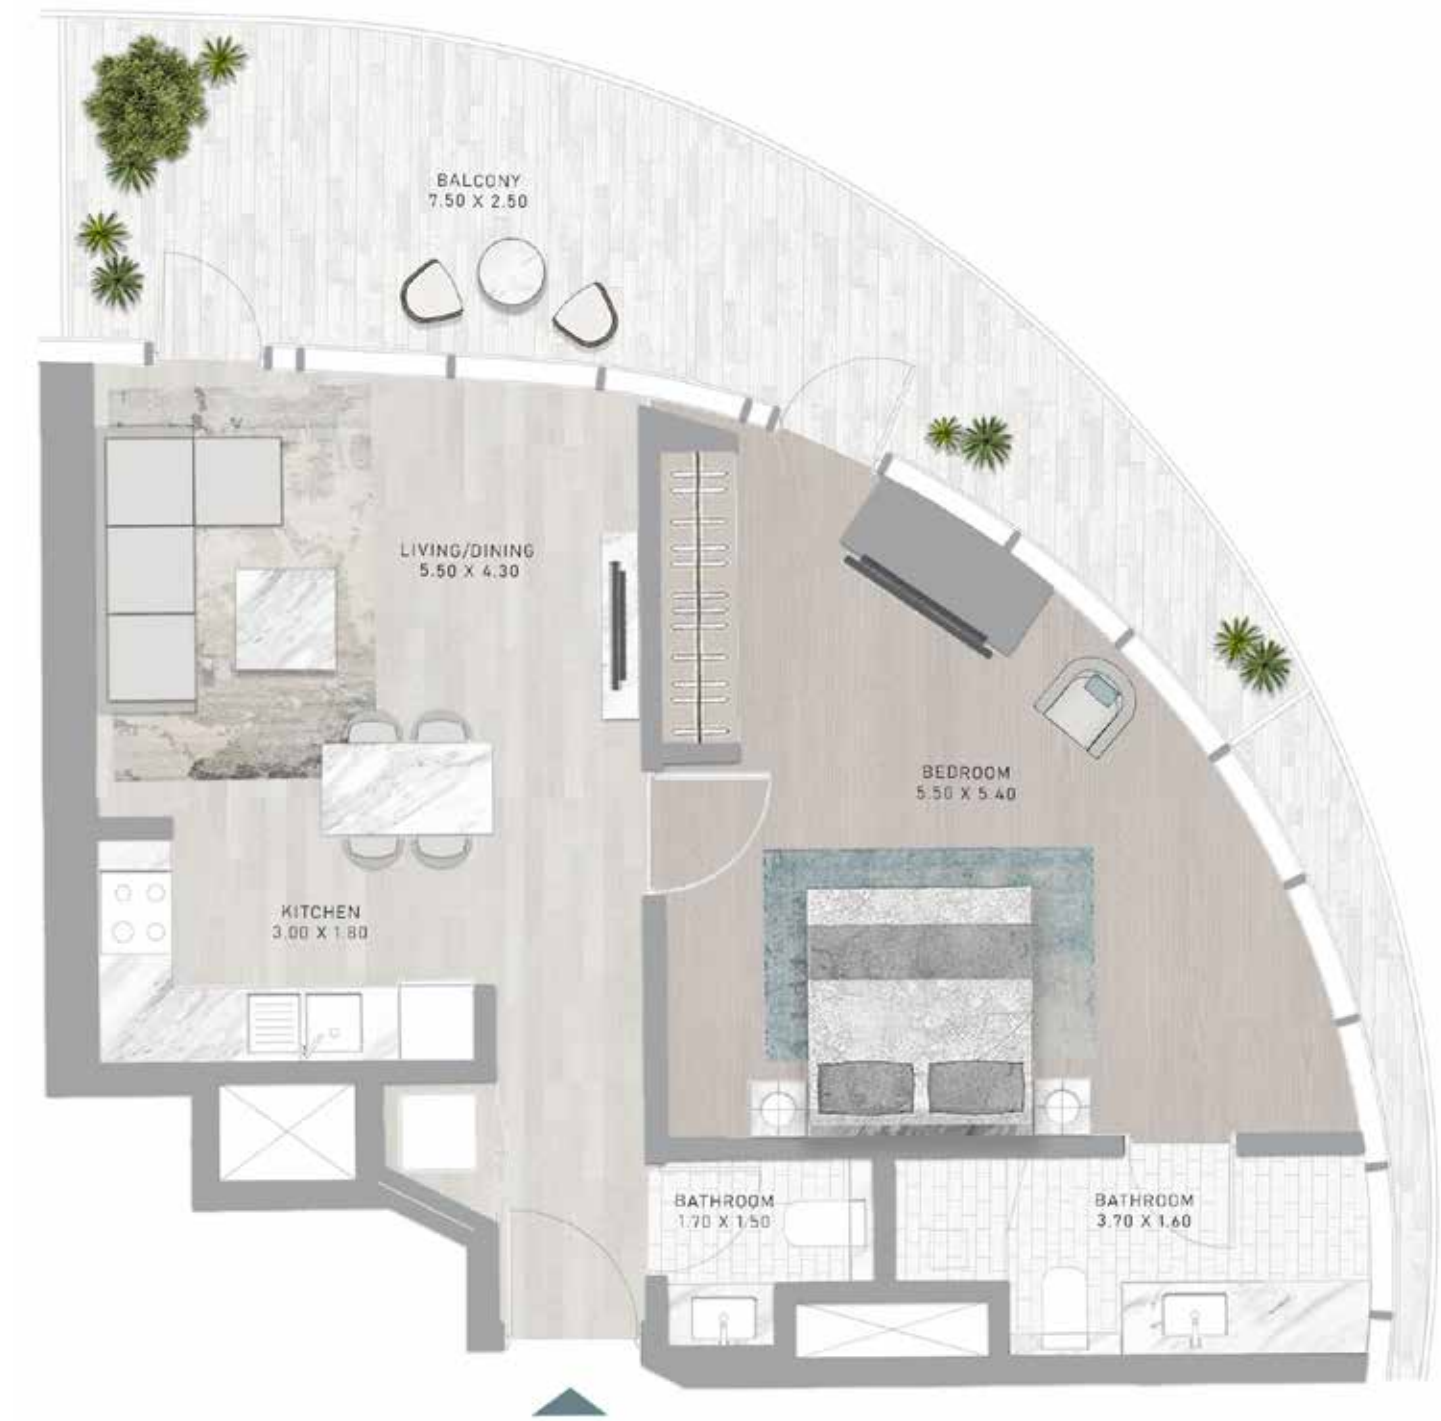

1-BEDROOM

TYPE E5-M

LEVEL 32

1-BEDROOM

TYPE F1 - F7

1-BEDROOM

TYPE G1

CANAL HEIGHTS 2 BY DE GRISOGONO