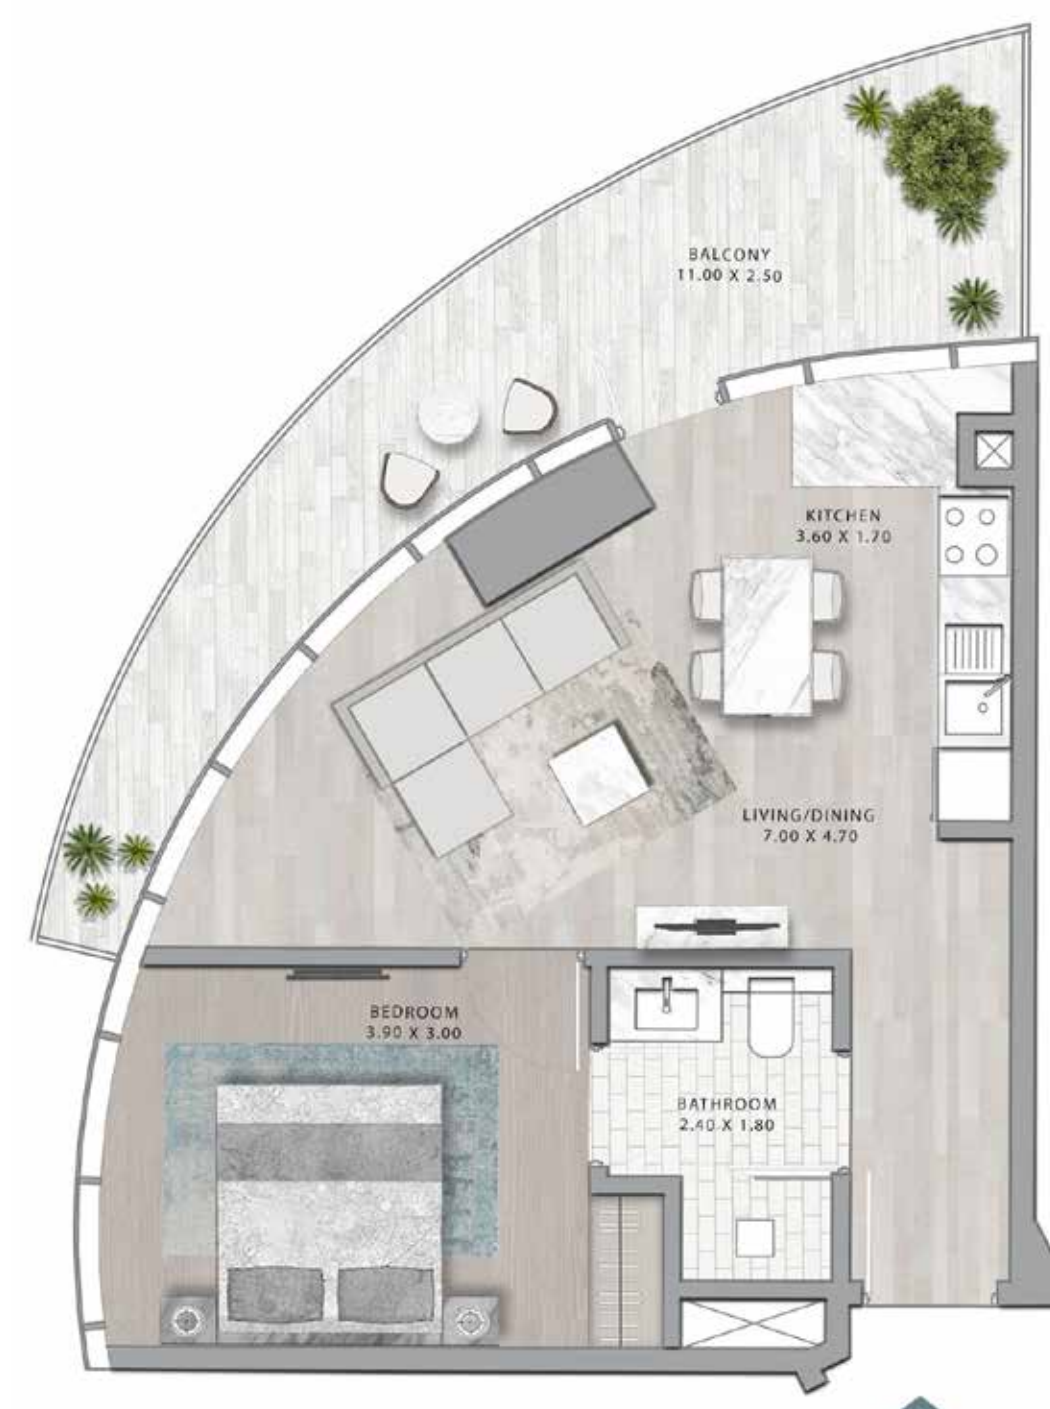

CANAL HEIGHTS 2 BY DE GRISOGONO

1-BEDROOM

TYPE E3

LEVEL 30

1-BEDROOM

TYPE E3-M

LEVEL 30

1-BEDROOM