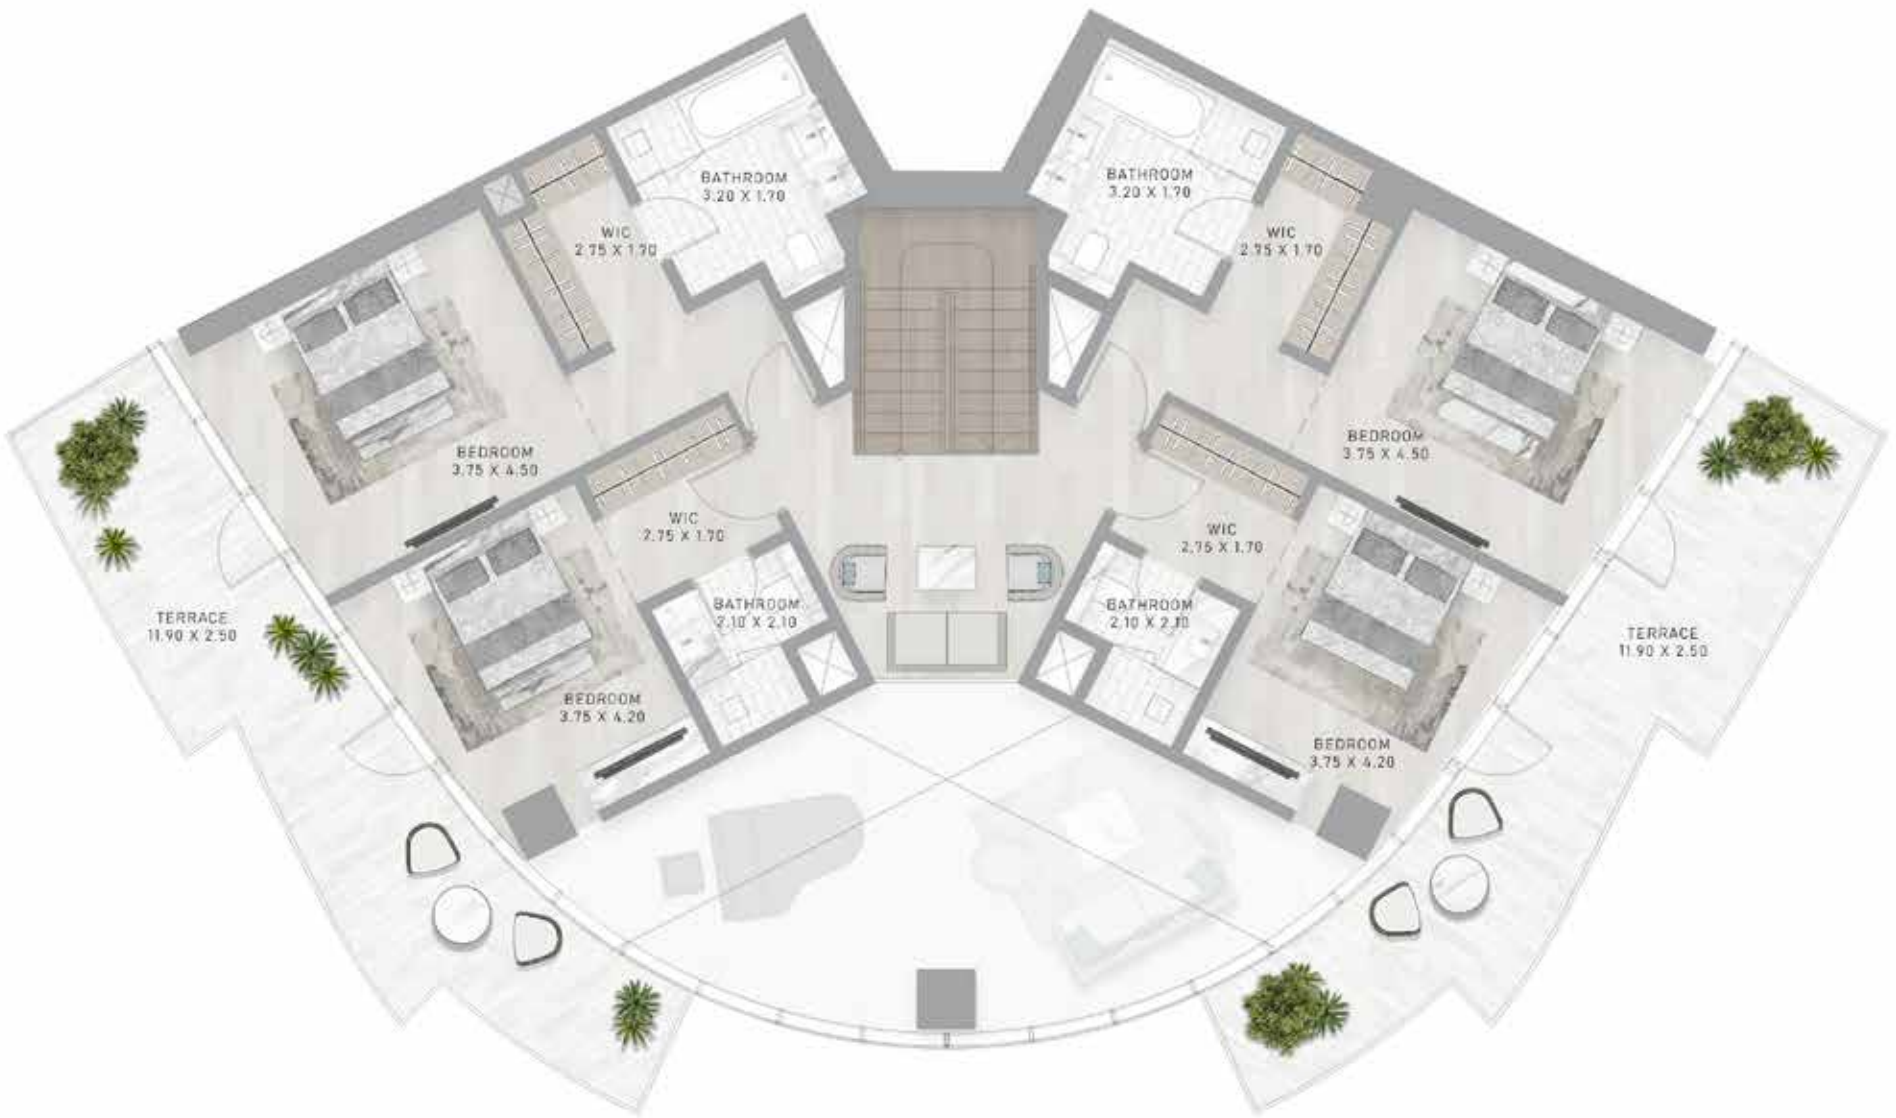

UPPER FLOOR

**CANAL
HEIGHTS II**
de GRISOGONO

**CANAL
HEIGHTS II**
de GRISOGONO