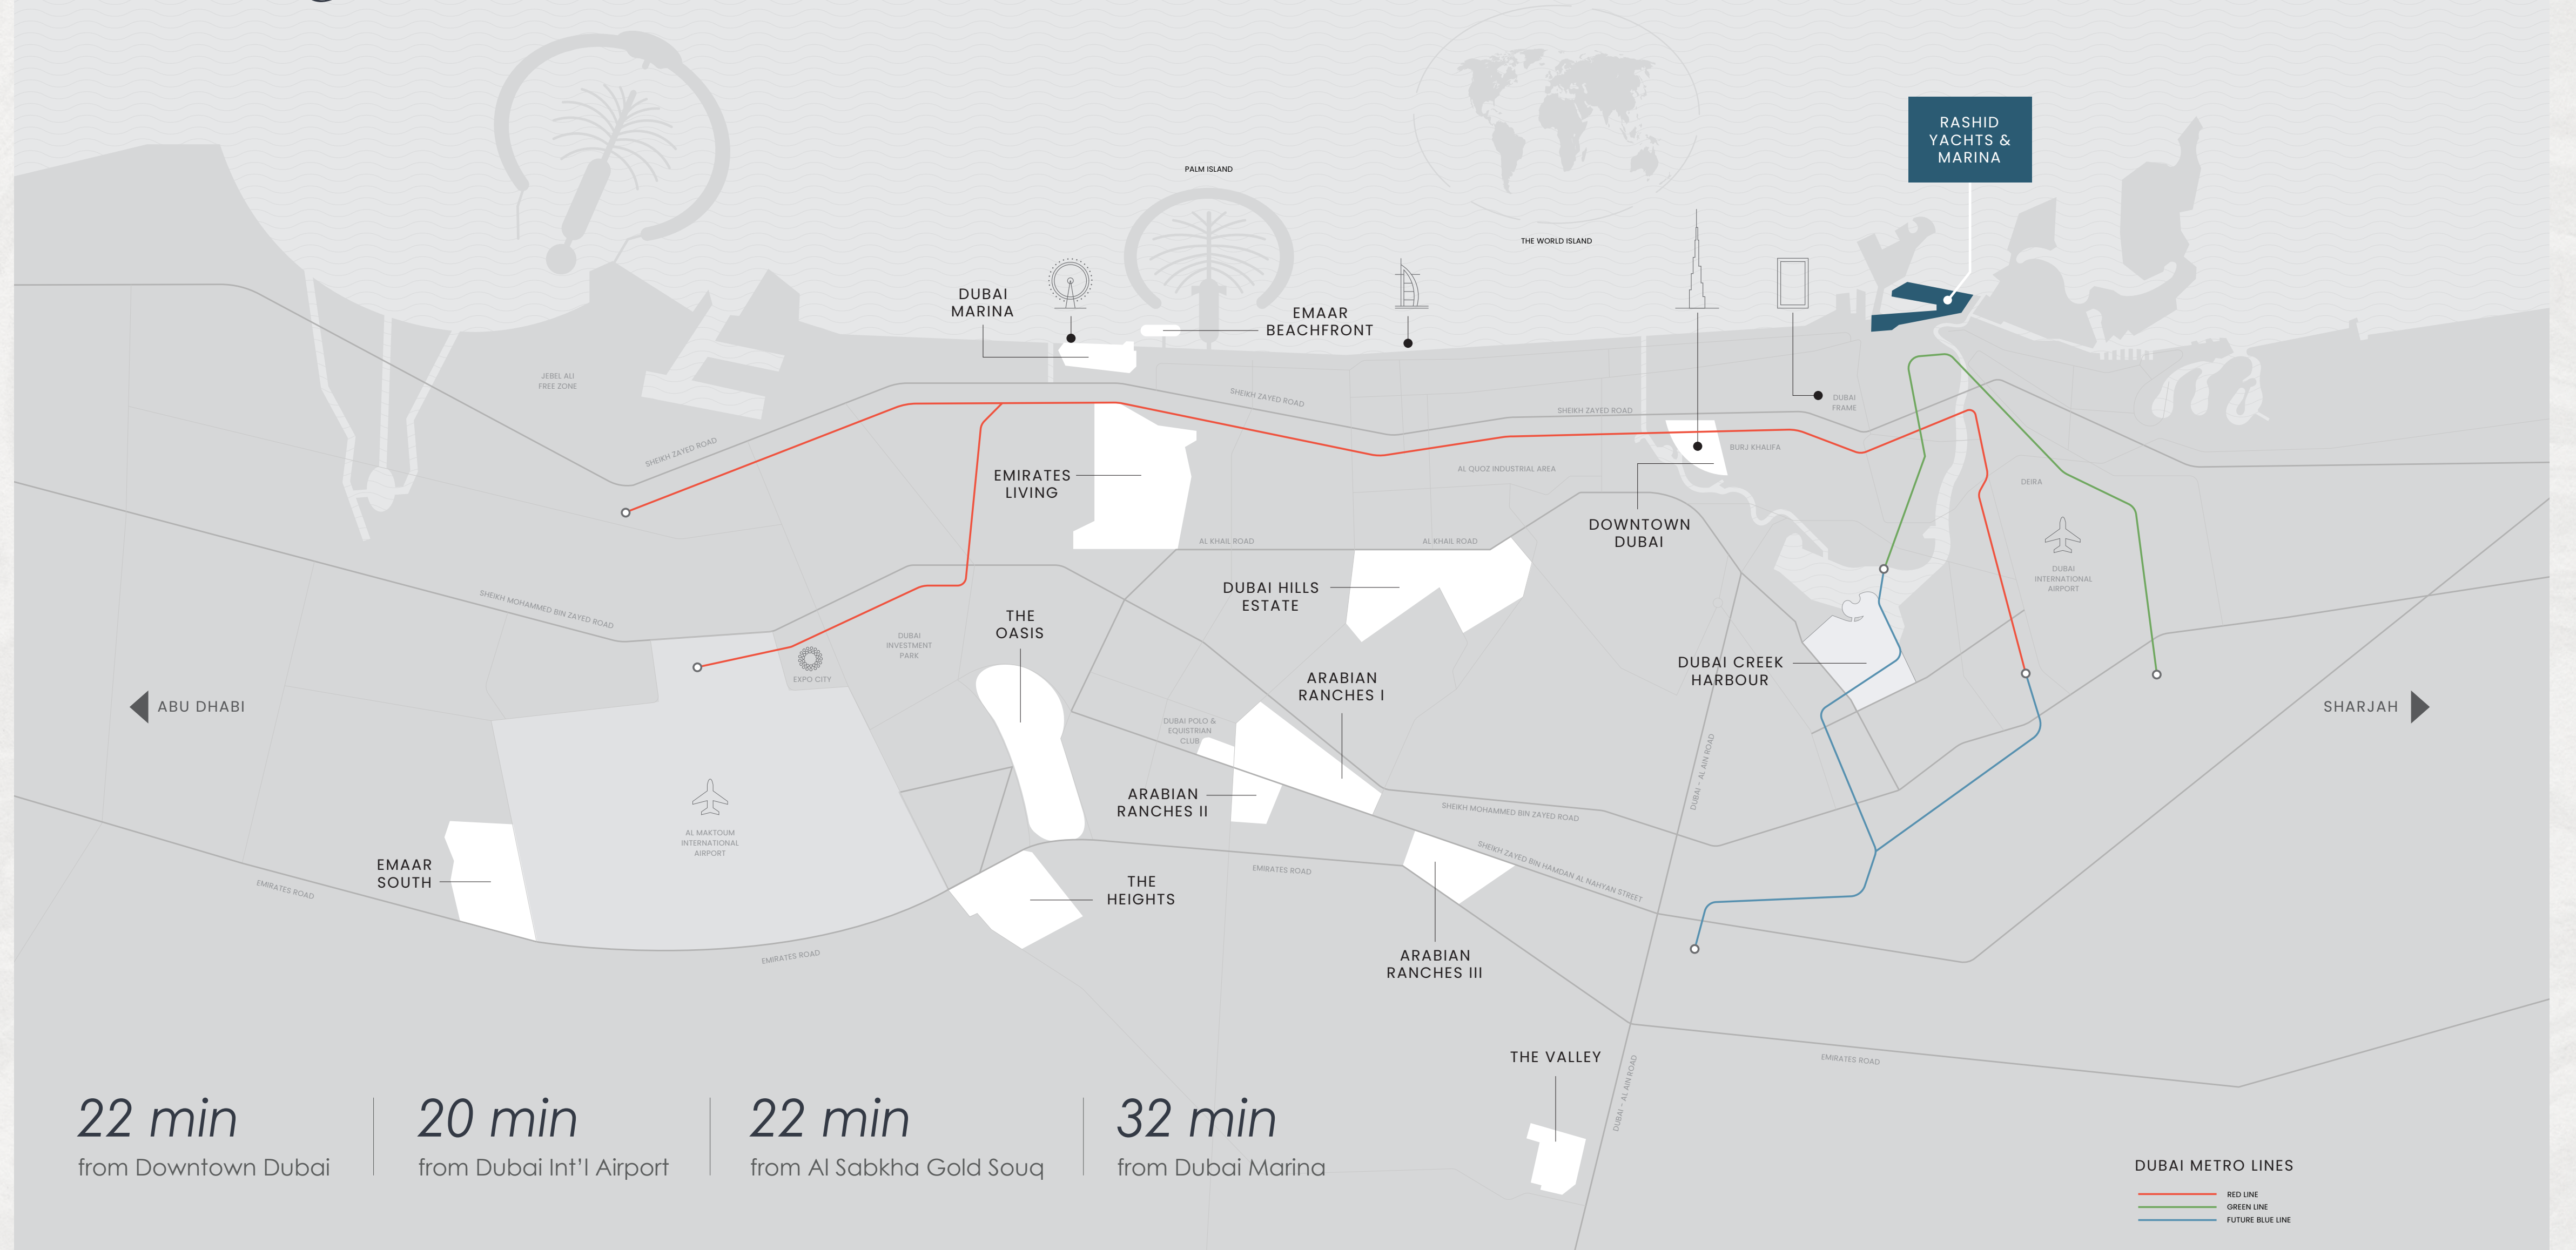

Marina VIEWS
RASHID YACHTS & MARINA

EMAAR

Marina Living

in Dubai

Rashid Yachts & Marina

The new global destination for discerning yacht owners to experience Dubai's buzzing scene in an elegant environment where beauty and luxury collide. Designed to encapsulate the ultimate modern waterfront architecture, it combines luxury residences and a full-service marina with an appealing mix of restaurants and shops, creating a unique definition of living at sea.

Generous Promenades

World-Class Superyacht Marina

Signature Hotels

QE2 Hotel

Perfectly Connected

Welcome to Marina Views

World Class Super Yacht Hub

The new Marina at Rashid Yachts & Marina offers convenient, hassle-free access to Dubai, accommodating 430 wet berths for yachts up to 100m long with a range of flexible berthing options, from a single night through to seasonal and annual stays.

EMAAR

boutique

XYZ

COFFEE

RESTAURANT

VIRGAMI

In the Heart *of it All*

Marina Views is a luxurious residential haven nestled in the coveted Rashid Yachts & Marina community, complemented with modern amenities, beautiful scenery, and access to exciting local hotspots. It is the perfect place to relax and explore in proximity to some of Dubai's most exciting attractions.

A Gateway to Timeless Elegance

Immerse yourself in the rich history of Dubai and indulge in the convenience of being just a stone's throw away from Downtown. Marina Views offers unrivalled proximity to the city's most renowned landmarks. Indulge in the captivating blend of timeless traditions and modern dynamism that Dubai has to offer.