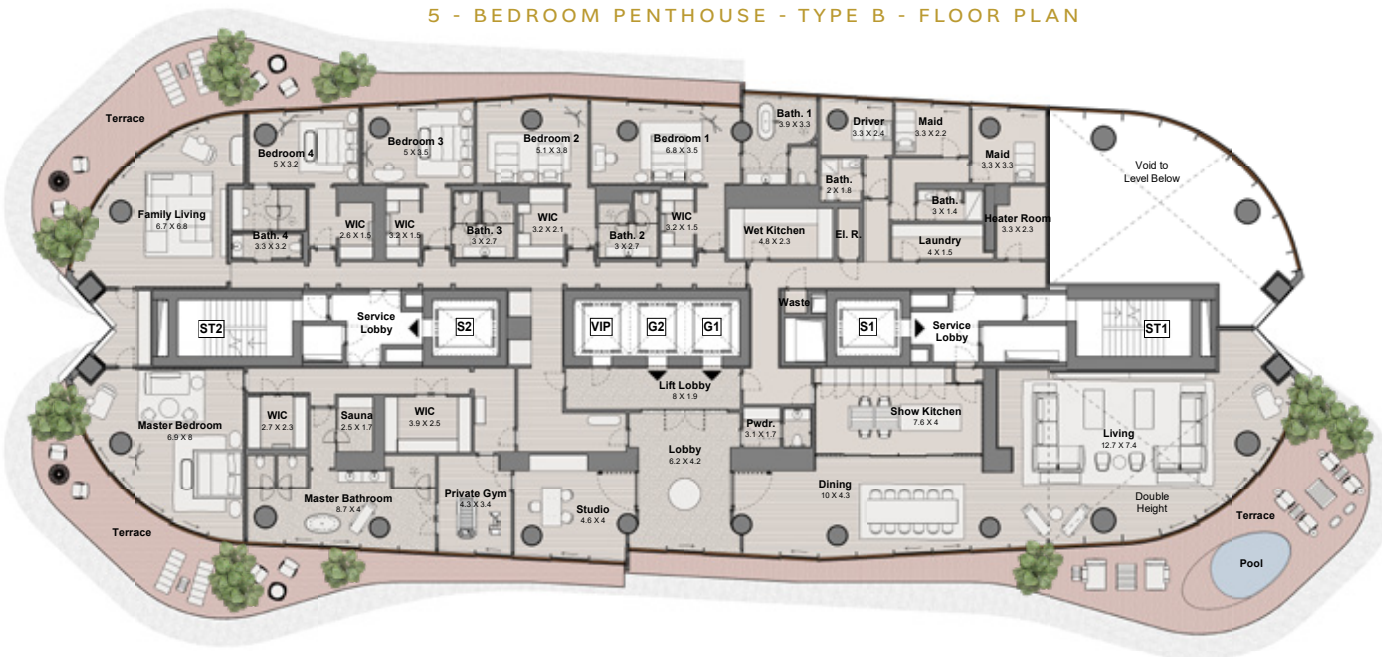

5 - BEDROOM PENTHOUSE - TYPE B - FLOOR PLAN

Suite Areas (A)	Balcony Areas (B)	NSA (A + B)
9088.29 Ft²	2566.22 Ft²	11654.52 Ft²
844.33 M²	238.41 M²	1082.74 M²