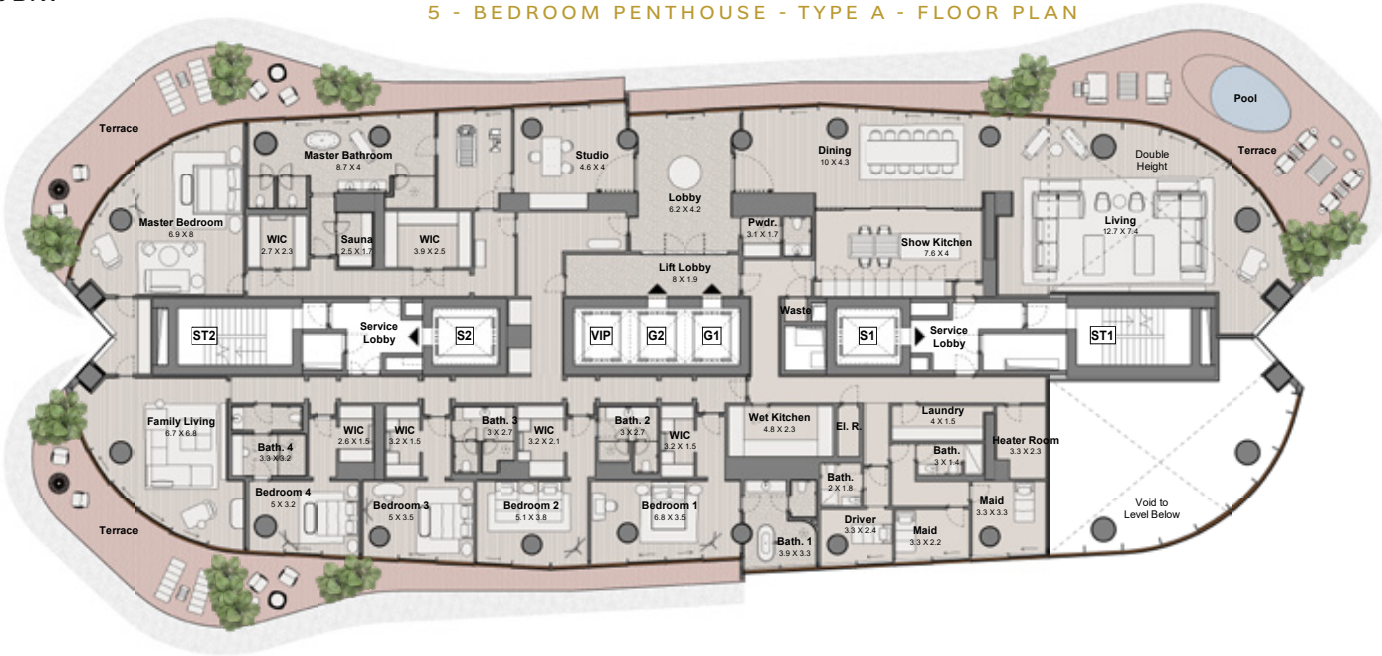

5 - BEDROOM PENTHOUSE - TYPE A - FLOOR PLAN

Suite Areas (A)	Balcony Areas (B)	NSA ( A + B )
9086.46 Ft <sup>2</sup>	2570.31 Ft <sup>2</sup>	11656.78 Ft <sup>2</sup>
844.16 M <sup>2</sup>	238.79 M <sup>2</sup>	1082.95 M <sup>2</sup>