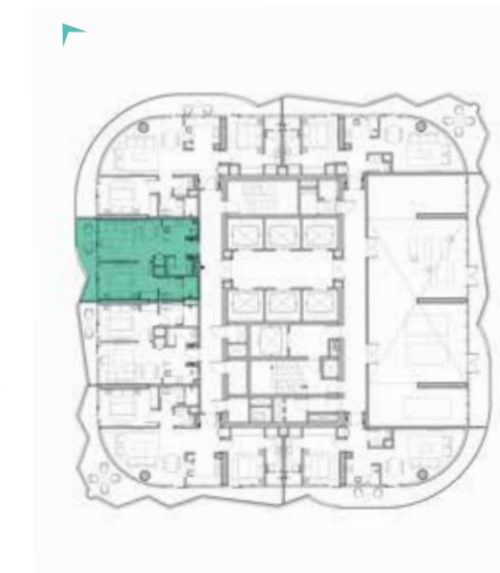

DAMAC

VOLTA

SHEIKH ZAYED ROAD, DUBAI

LUXURY
FLOOR PLANS

1-BEDROOM LUXURY

TYPE A1, A2

1-BEDROOM LUXURY

TYPE A1-M

1-BEDROOM LUXURY

TYPE C1M-C10M

LEVELS: 2-7

LEVEL: 8

LEVEL: 10

LEVELS: 2-7

LEVEL: 8

LEVEL: 10

LEVELS: 11

LEVEL: 12

LEVEL: 13-18

LEVELS: 11

LEVEL: 12

LEVEL: 13-18

1-BEDROOM LUXURY

TYPE C11-C20