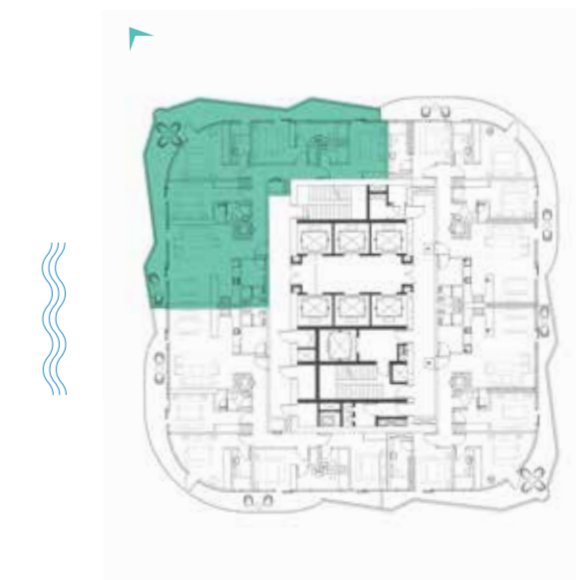

LEVELS 51-60