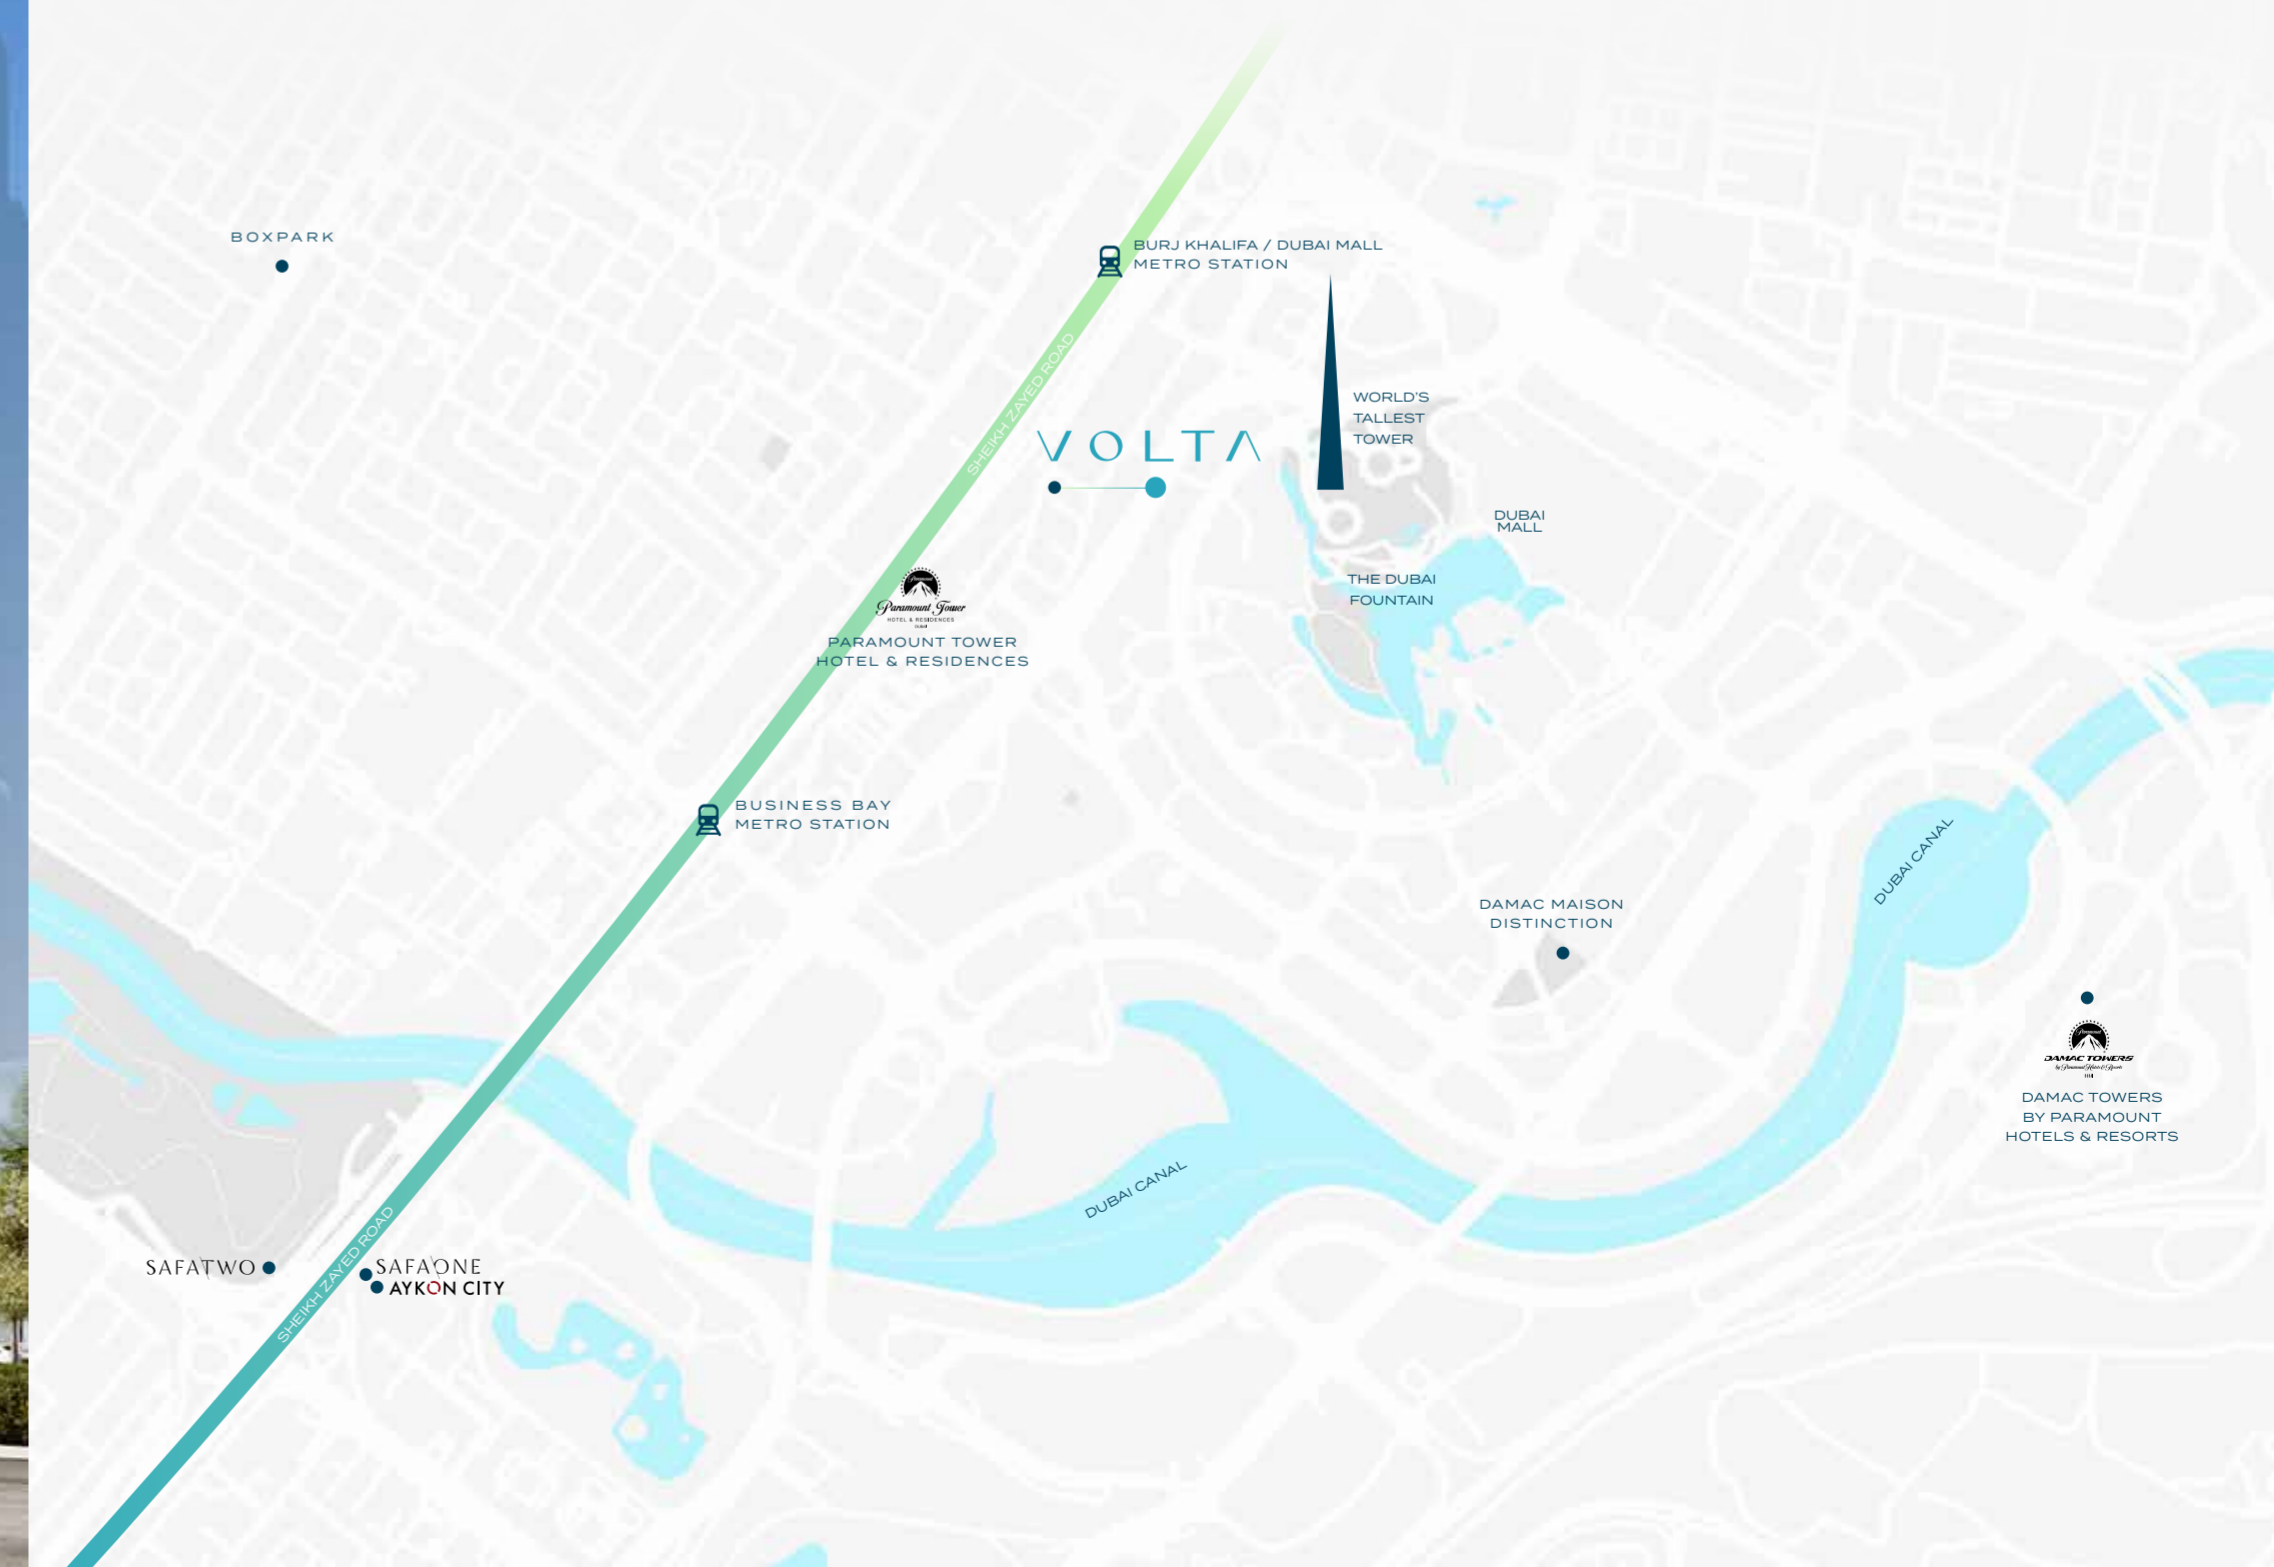

ELEVATE
YOUR

STATUS

ENGINEERED
FOR EVOLUTION

VOLTA

SHEIKH ZAYED ROAD, DUBAI

V

FEEL THE
BEAT OF LIFE.

Volta is a one-of-a-kind, 60-storey residential tower inspired by the powerful human desire to reach beyond what is expected and live a life where excellence is ordinary. The dynamically-designed skyscraper has curated environments for fitness, wellness and wellbeing alike. With amenities split between the semi-detached podium, roof and even the lobby, residents are never far from something to do...or somewhere to do nothing.

HIGHWAY TO

THE TURRET

Volta is enviably situated on Sheikh Zayed Road, Dubai's main artery. The road is emblematic of the city's incredible progress and is home to the world's tallest three hotels, residential towers, offices, restaurants and more. Those staying here have quick and easy access to Downtown Dubai, while destinations such as Dubai Marina and Palm Jumeirah are just minutes away, along with Dubai International Airport (under 15 minutes).