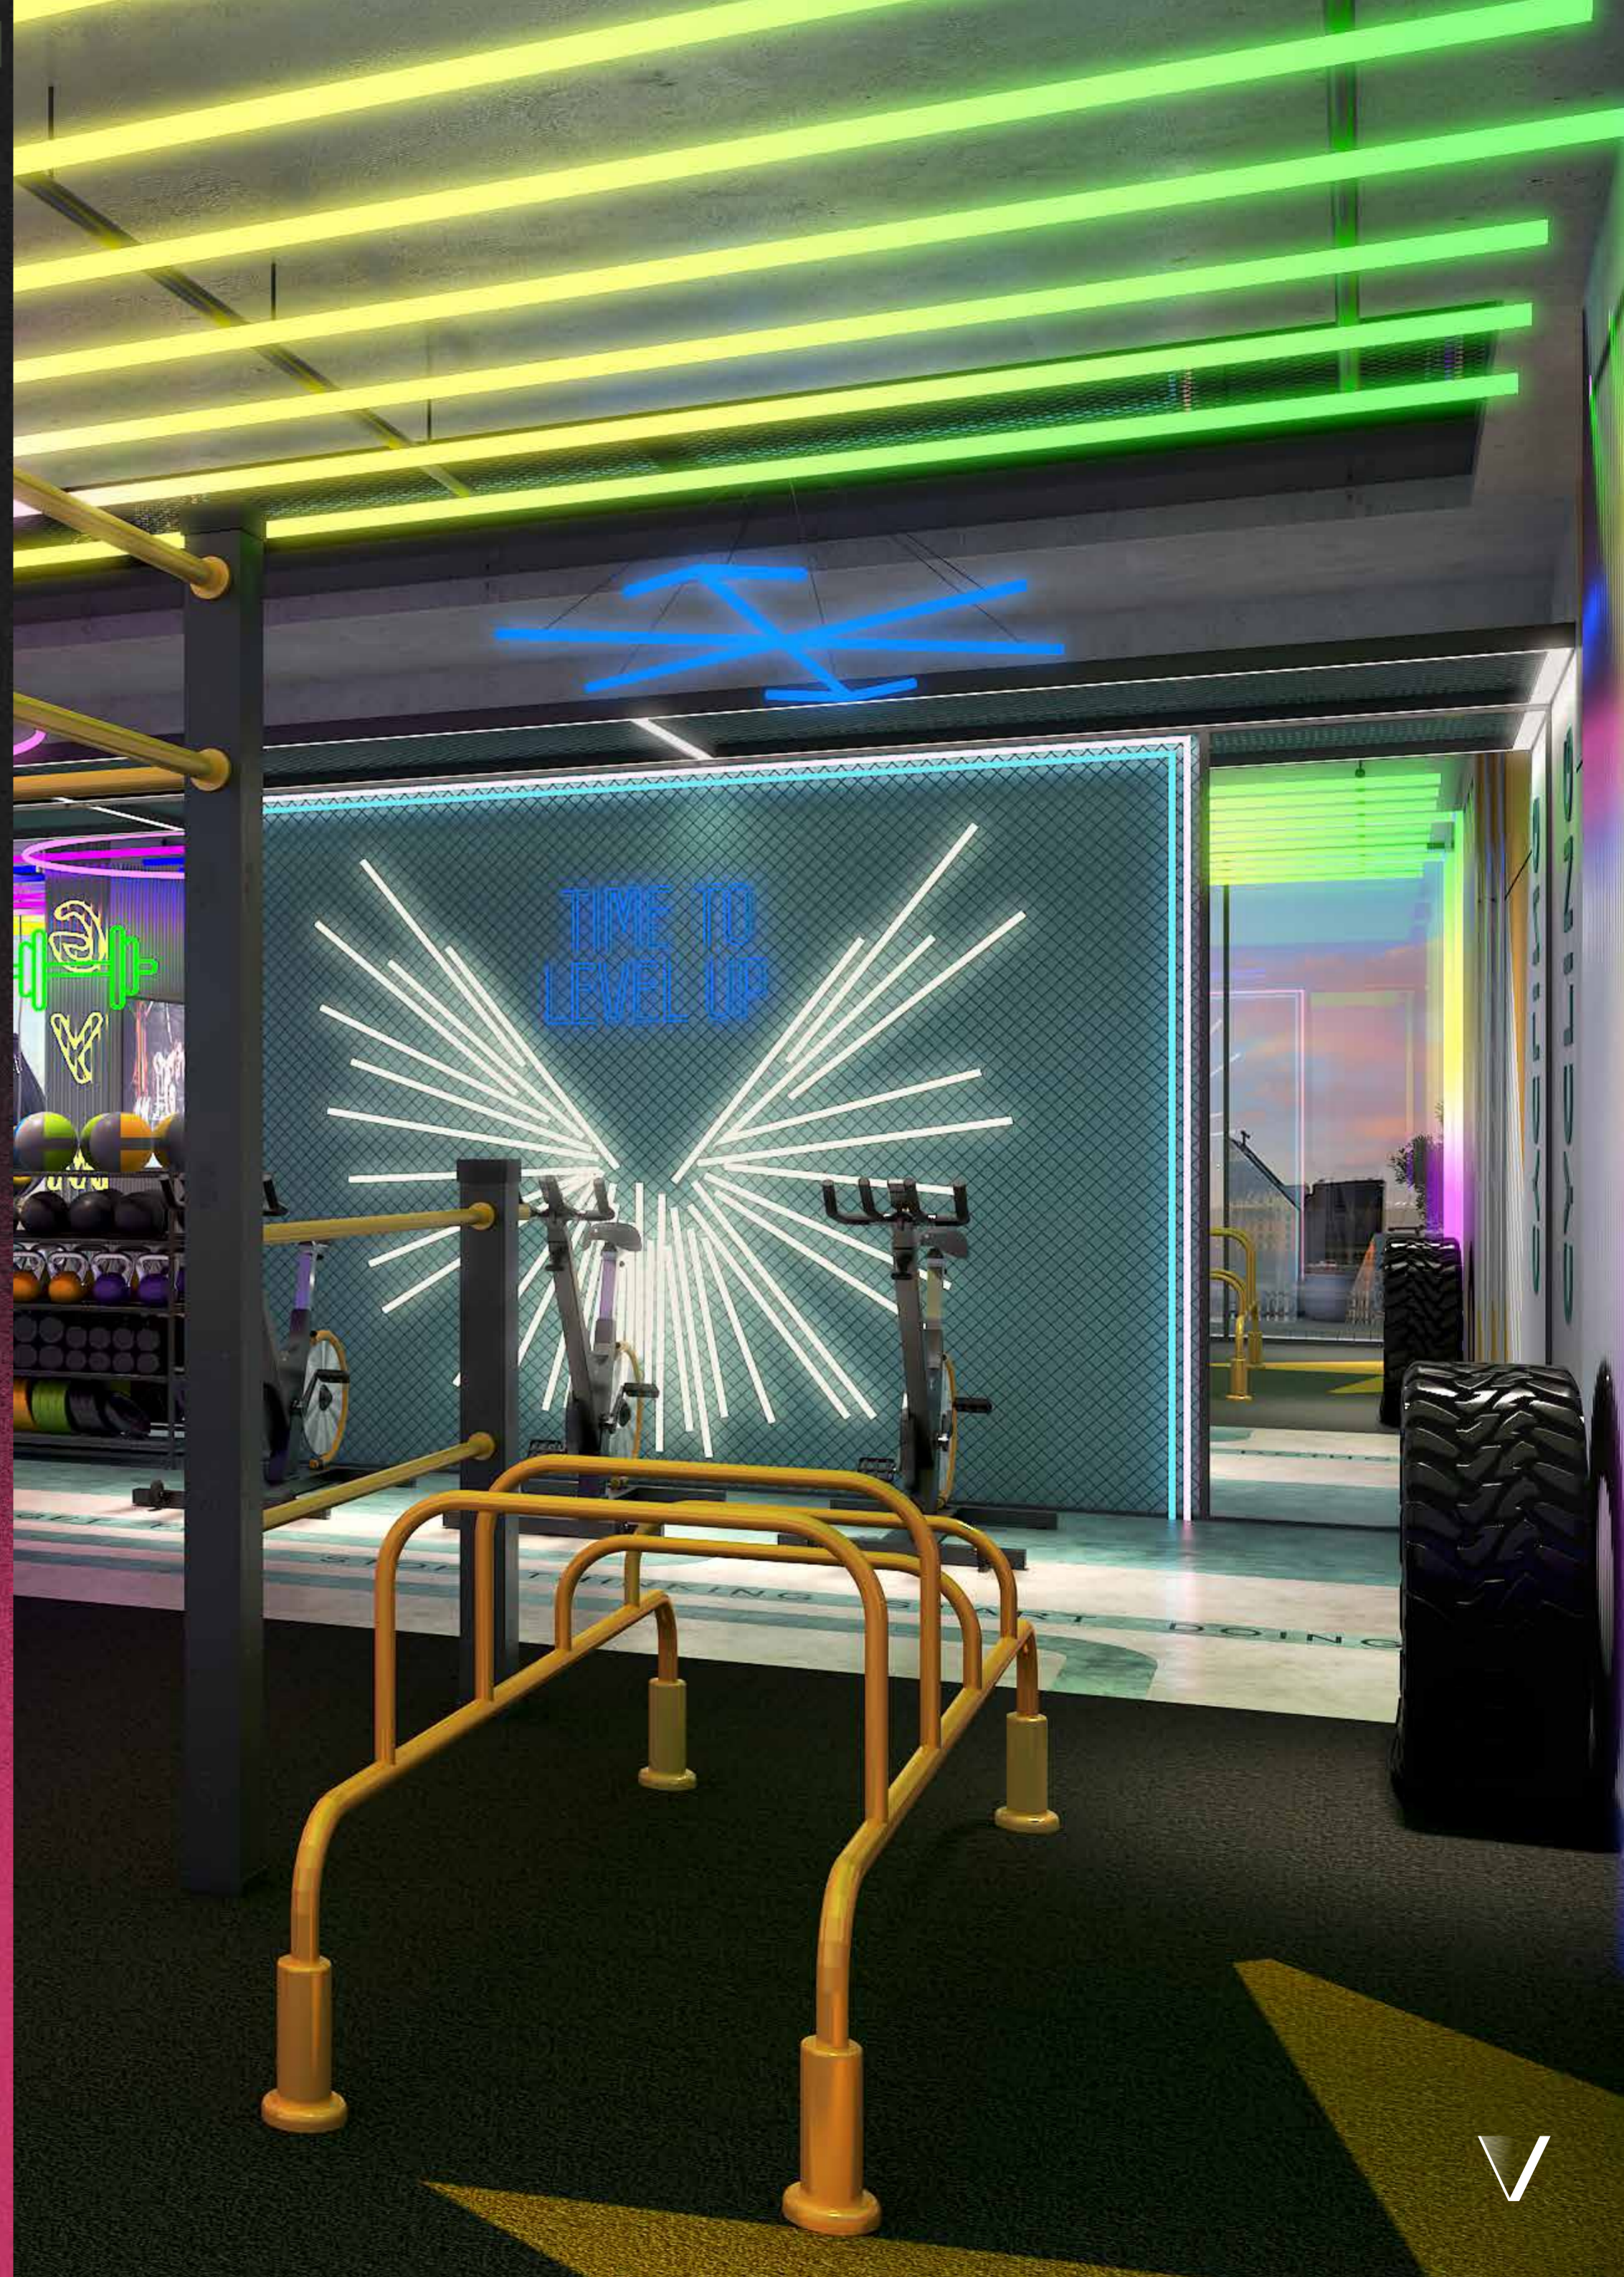

CHAMPIONS KEEP PLAYING UNTIL THEY GET RIGHT

BILLIE JEAN KING