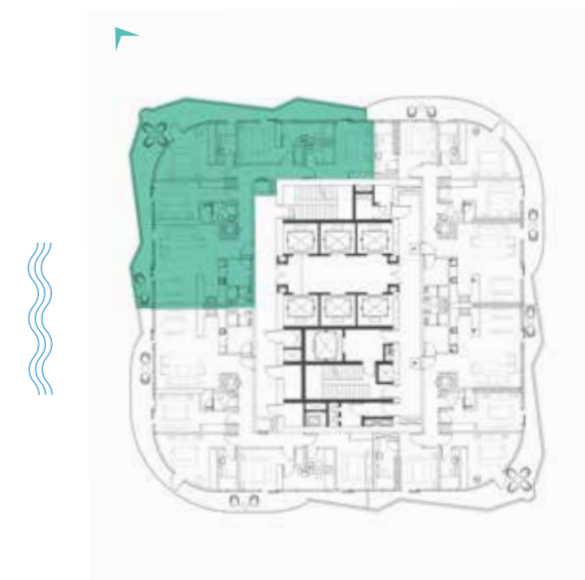

2-BEDROOM LUXURY

TYPE A31 M -A38 M, A40 M & A41 M

LEVELS 41-50

LEVELS 41-50

VOLTA
SHEIKH ZAYED ROAD, DUBAI

SUPER LUXURY
FLOOR PLANS

3-BEDROOM SUPER LUXURY

TYPE A1-A10

LEVELS 51-60

3-BEDROOM SUPER LUXURY

TYPE A1M-A10M

LEVELS 51-60

4-BEDROOM SUPER LUXURY

TYPE A1-A10

LEVELS 51-60

4-BEDROOM SUPER LUXURY

TYPE A1M-A10M

LEVELS 51-60

DAMAC