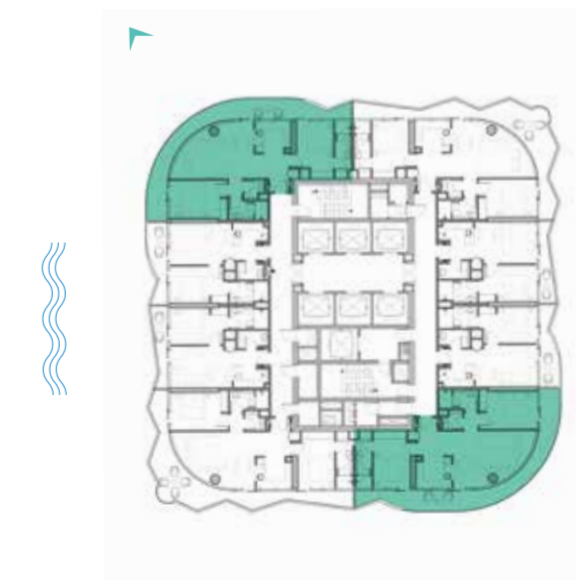

LEVEL: 12

LEVEL: 13-19

2-BEDROOM LUXURY

TYPE A11-A20

LEVELS: 20-29

2-BEDROOM LUXURY

TYPE A11M-A20M

LEVELS: 20-29

2-BEDROOM LUXURY

TYPE A21-A30

LEVELS: 30-40

2-BEDROOM LUXURY

TYPE A21M-A30M

LEVELS: 30-40

2-BEDROOM LUXURY

A31-A38, A40 & A41

2-BEDROOM LUXURY

TYPE A31 M -A38 M, A40 M & A41 M

LEVELS 41-50

LEVELS 41-50

VOLTA
SHEIKH ZAYED ROAD, DUBAI

SUPER LUXURY
FLOOR PLANS

3-BEDROOM SUPER LUXURY

TYPE A1-A10