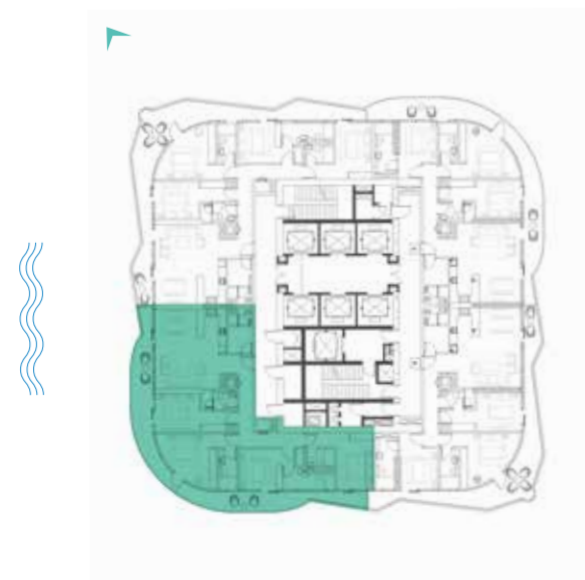

2-BEDROOM LUXURY

TYPE A31 M -A38 M, A40 M & A41 M

LEVELS 41-50

LEVELS 41-50

VOLTA
SHEIKH ZAYED ROAD, DUBAI

SUPER LUXURY
FLOOR PLANS

3-BEDROOM SUPER LUXURY

TYPE A1-A10

LEVELS 51-60

3-BEDROOM SUPER LUXURY

TYPE A1M-A10M

LEVELS 51-60

4-BEDROOM SUPER LUXURY

TYPE A1-A10

LEVELS 51-60

4-BEDROOM SUPER LUXURY

TYPE A1M-A10M

LEVELS 51-60

DAMAC