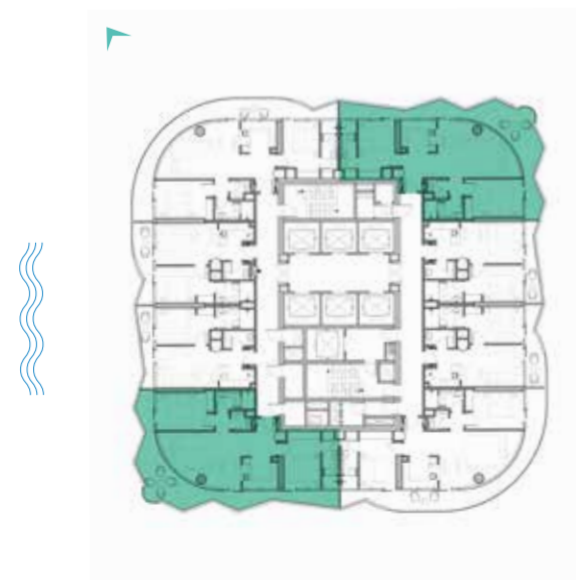

LEVEL: 12

LEVEL: 13-19

2-BEDROOM LUXURY

TYPE A11-A20

LEVELS: 20-29

2-BEDROOM LUXURY

TYPE A11M-A20M

LEVELS: 20-29

2-BEDROOM LUXURY

TYPE A21-A30

LEVELS: 30-40

2-BEDROOM LUXURY

TYPE A21M-A30M

LEVELS: 30-40

2-BEDROOM LUXURY

A31-A38, A40 & A41

2-BEDROOM LUXURY

TYPE A31 M -A38 M, A40 M & A41 M

LEVELS 41-50

LEVELS 41-50

VOLTA
SHEIKH ZAYED ROAD, DUBAI

SUPER LUXURY
FLOOR PLANS

3-BEDROOM SUPER LUXURY

TYPE A1-A10