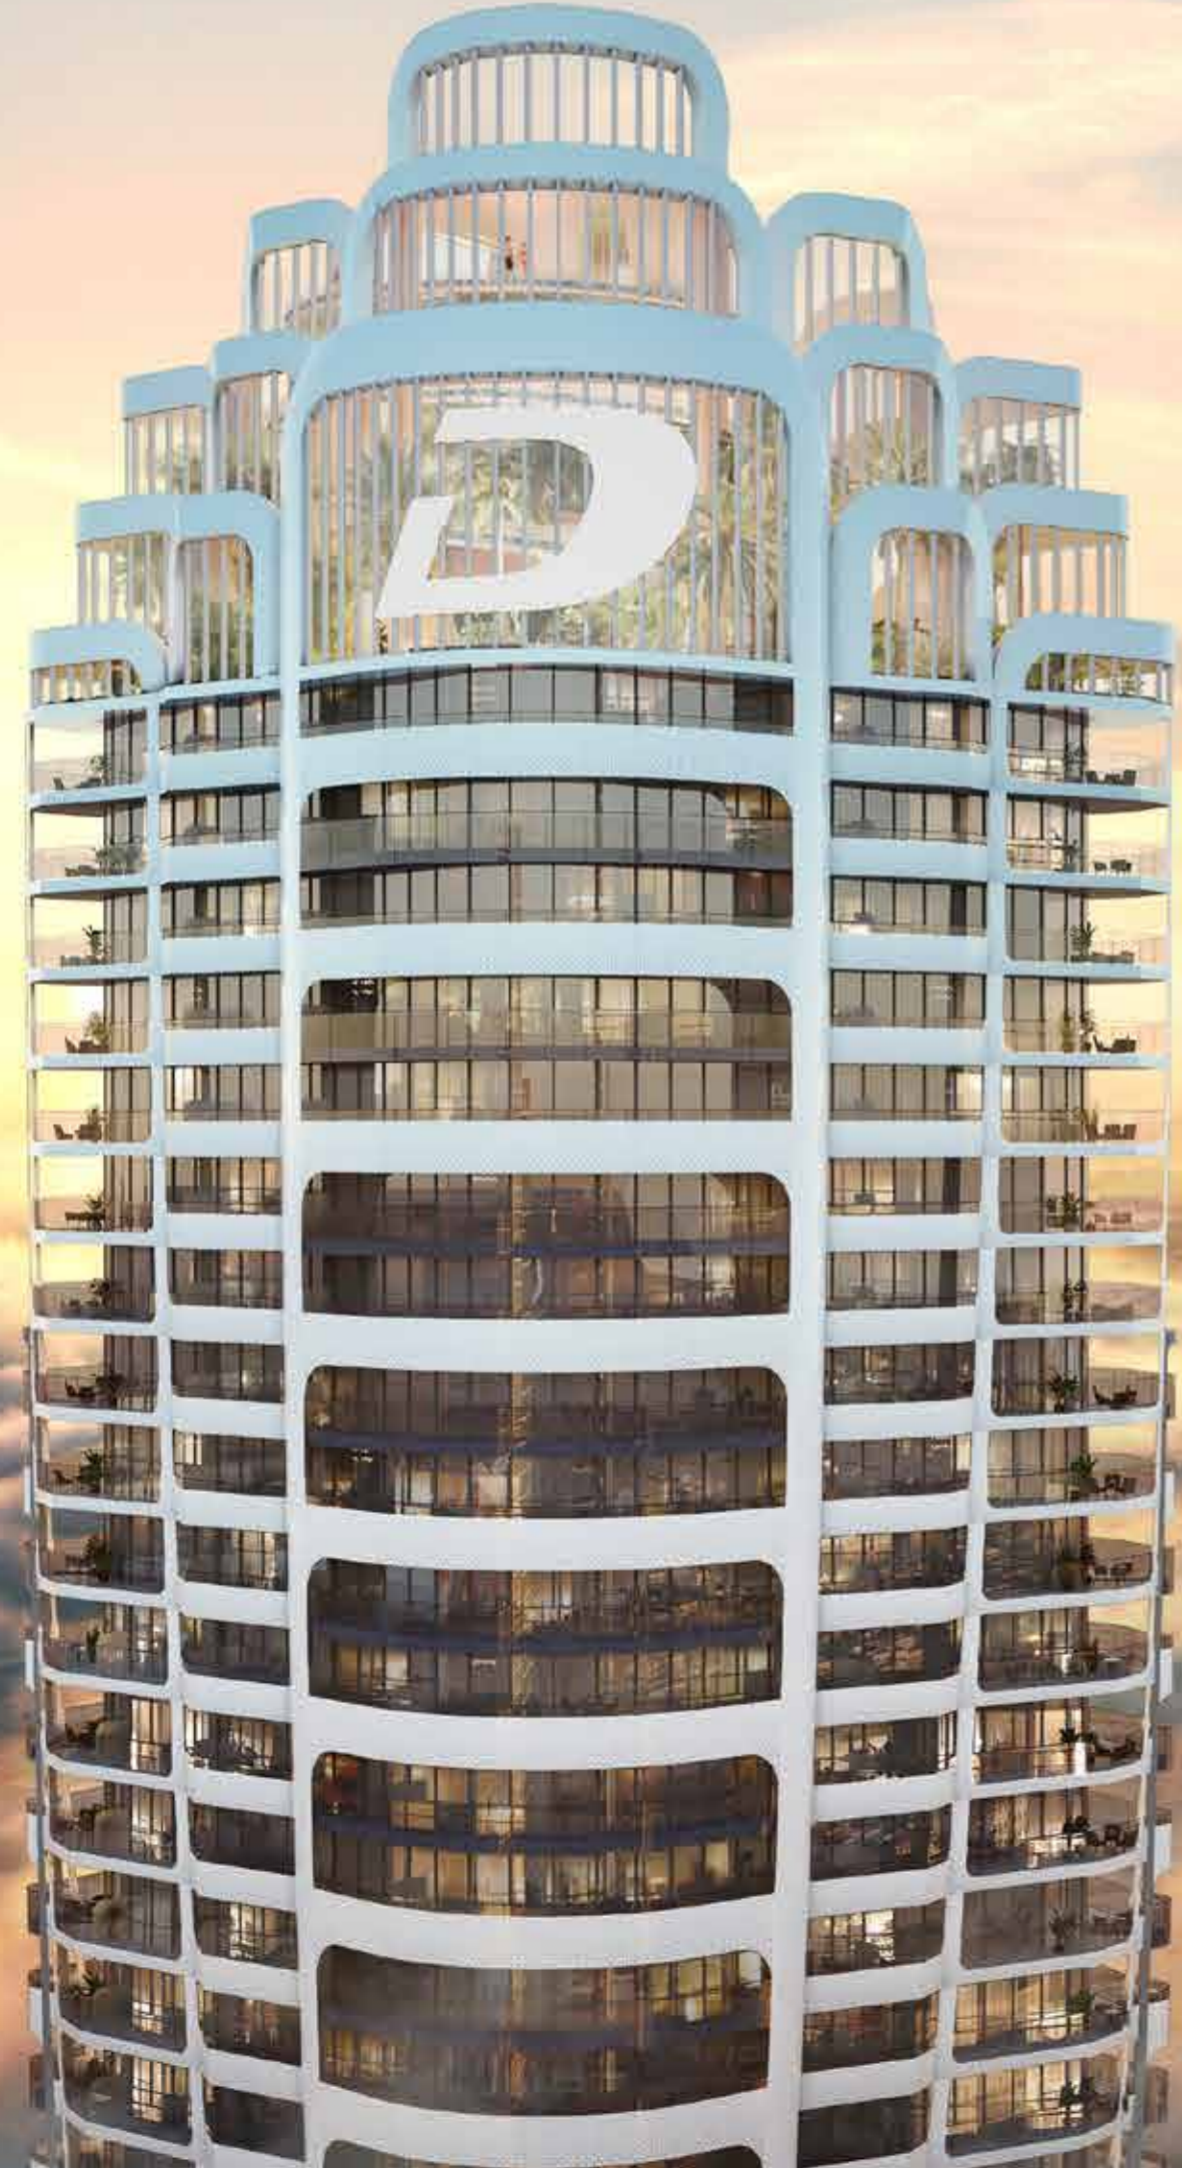

PIQUE YOUR PEEAK