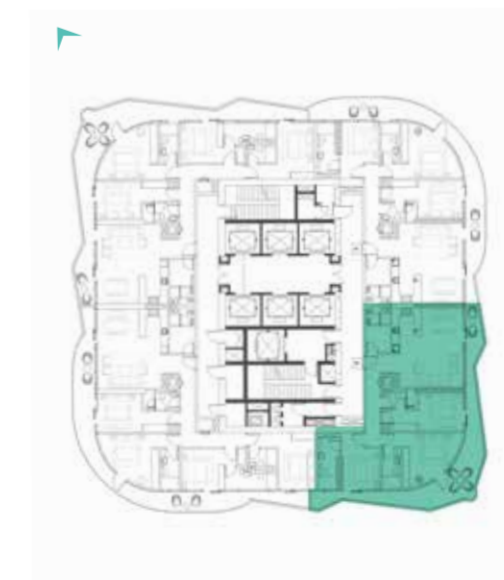

2-BEDROOM LUXURY

TYPE A21-A30

LEVELS: 30-40

2-BEDROOM LUXURY

TYPE A21M-A30M

LEVELS: 30-40

2-BEDROOM LUXURY

A31-A38, A40 & A41

2-BEDROOM LUXURY

TYPE A31 M -A38 M, A40 M & A41 M

LEVELS 41-50

LEVELS 41-50

VOLTA
SHEIKH ZAYED ROAD, DUBAI

SUPER LUXURY
FLOOR PLANS

3-BEDROOM SUPER LUXURY

TYPE A1-A10

LEVELS 51-60

3-BEDROOM SUPER LUXURY

TYPE A1M-A10M

LEVELS 51-60

4-BEDROOM SUPER LUXURY

TYPE A1-A10

LEVELS 51-60

4-BEDROOM SUPER LUXURY