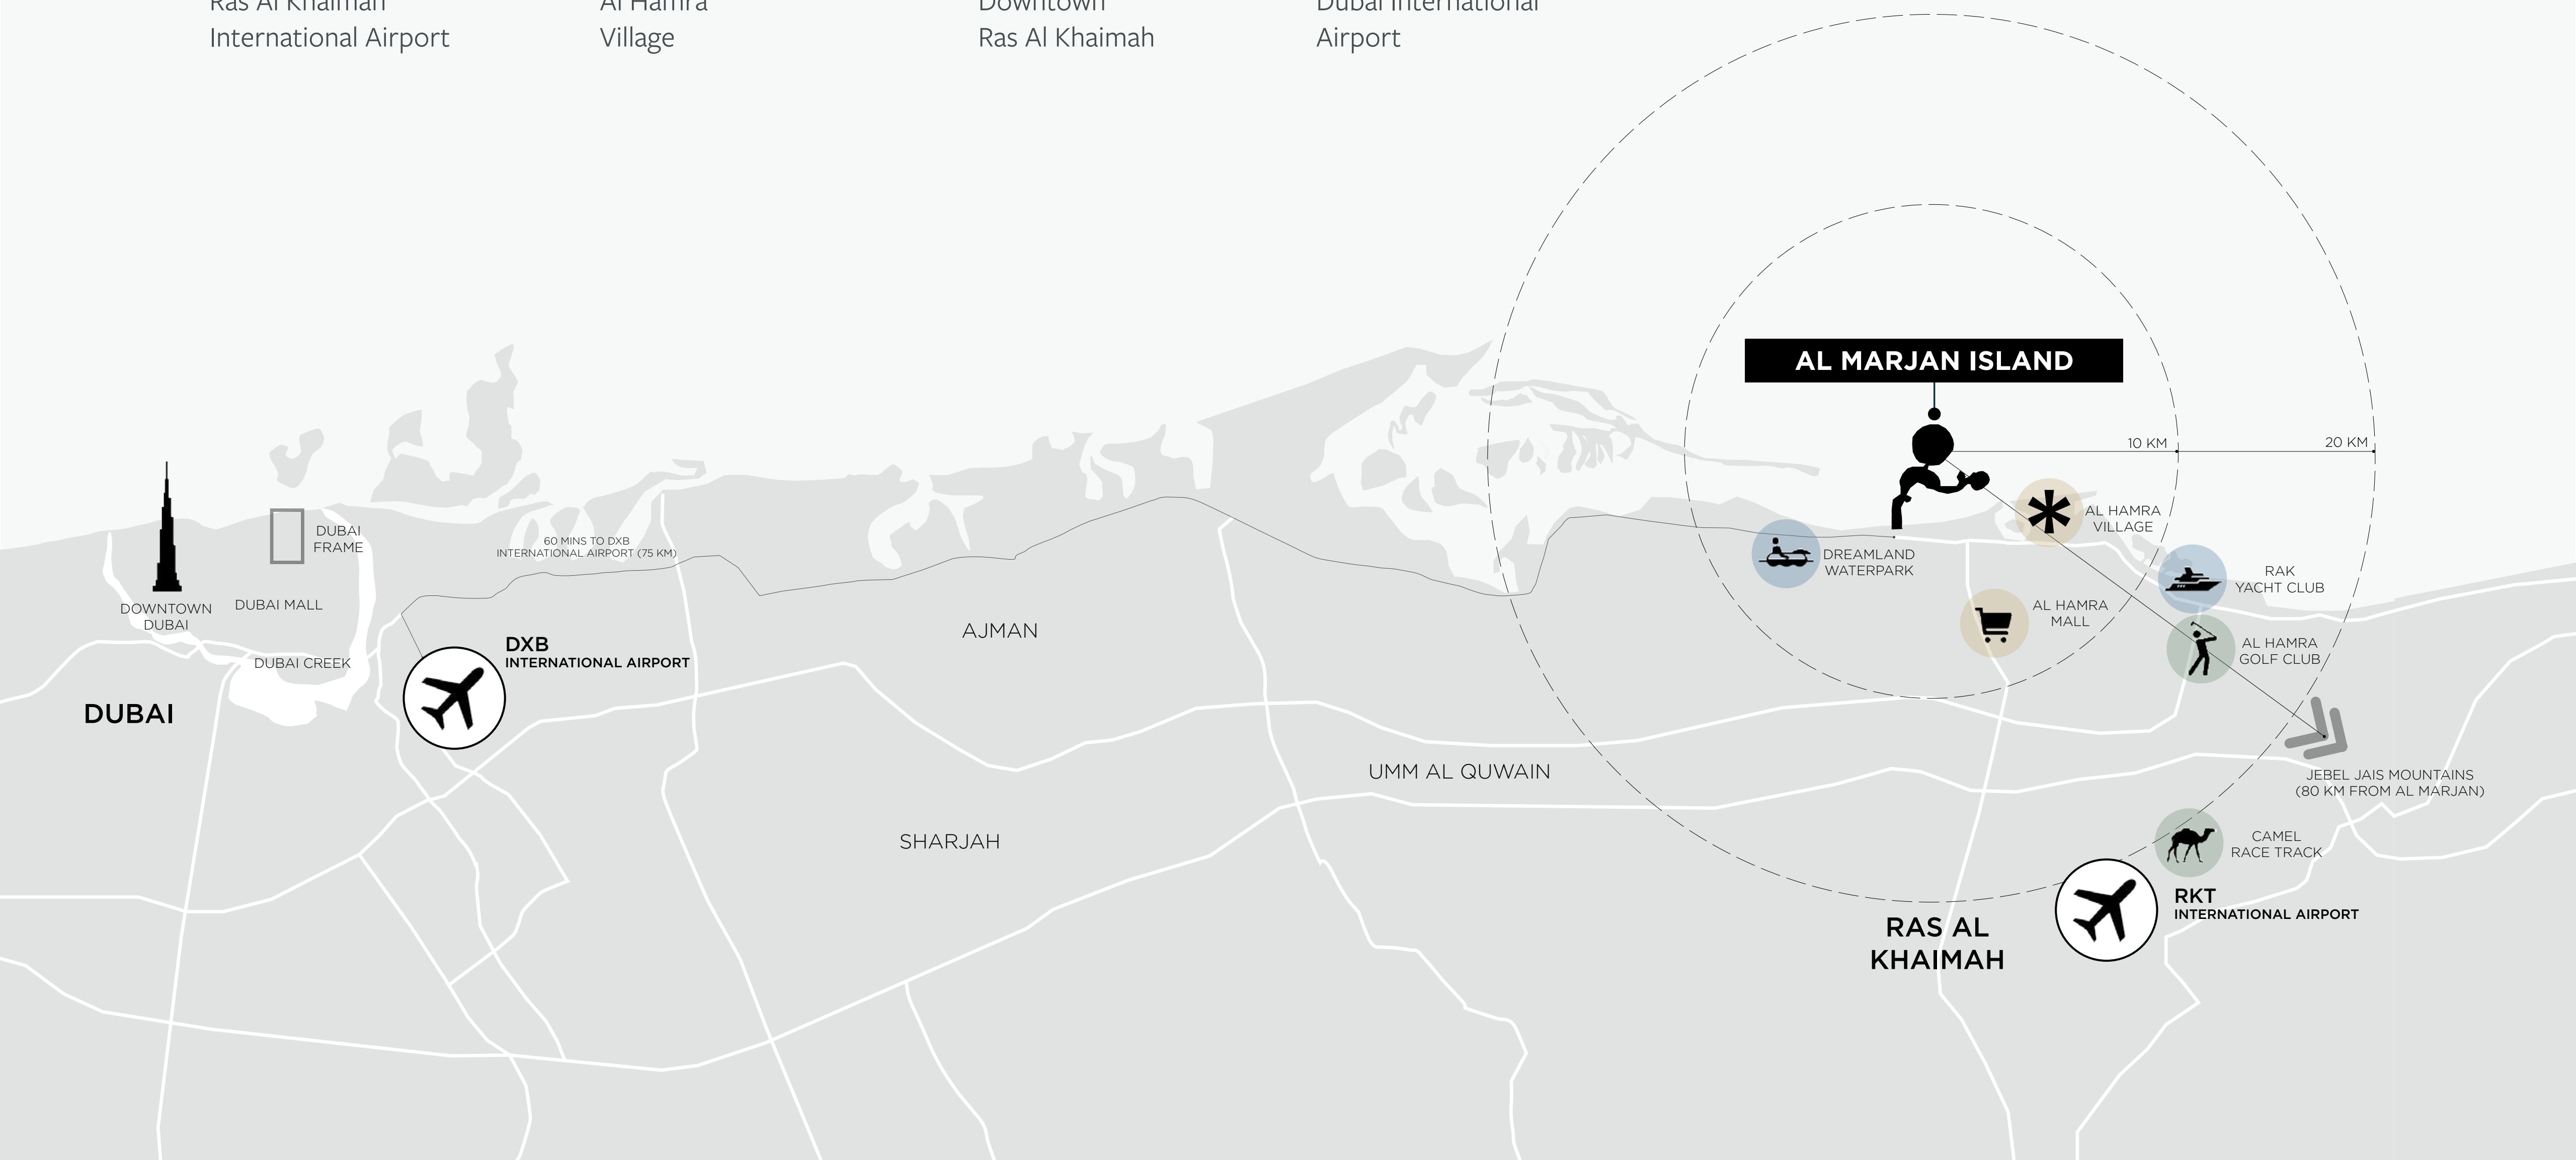

Landscapes that Captivate

Where Serenity Meets Splendour

Al Marjan Island

A masterpiece of Ras Al Khaimah, unfolds like a luxurious tapestry along the shores of the Arabian Gulf. It's where the Emirate's vision of becoming a vibrant business and leisure paradise turns into reality.

Al Marjan Island

Ras Al Khaimah's Most Refined Seaside Haven

Renowned for setting a world record with the 'Largest aerial firework shell', Al Marjan Island sparkles on the global stage, symbolizing a fusion of opulent living with the untouched allure of nature.

15 minutes

Ras Al Khaimah
International Airport

10 minutes

Al Hamra
Village

33 minutes

Downtown
Ras Al Khaimah

45 minutes

Dubai International
Airport

AL MARJAN ISLAND

10 KM

20 KM

60 MINS TO DXB
INTERNATIONAL AIRPORT (75 KM)

DUBAI

AJMAN

UMM AL QUWAIN

SHARJAH