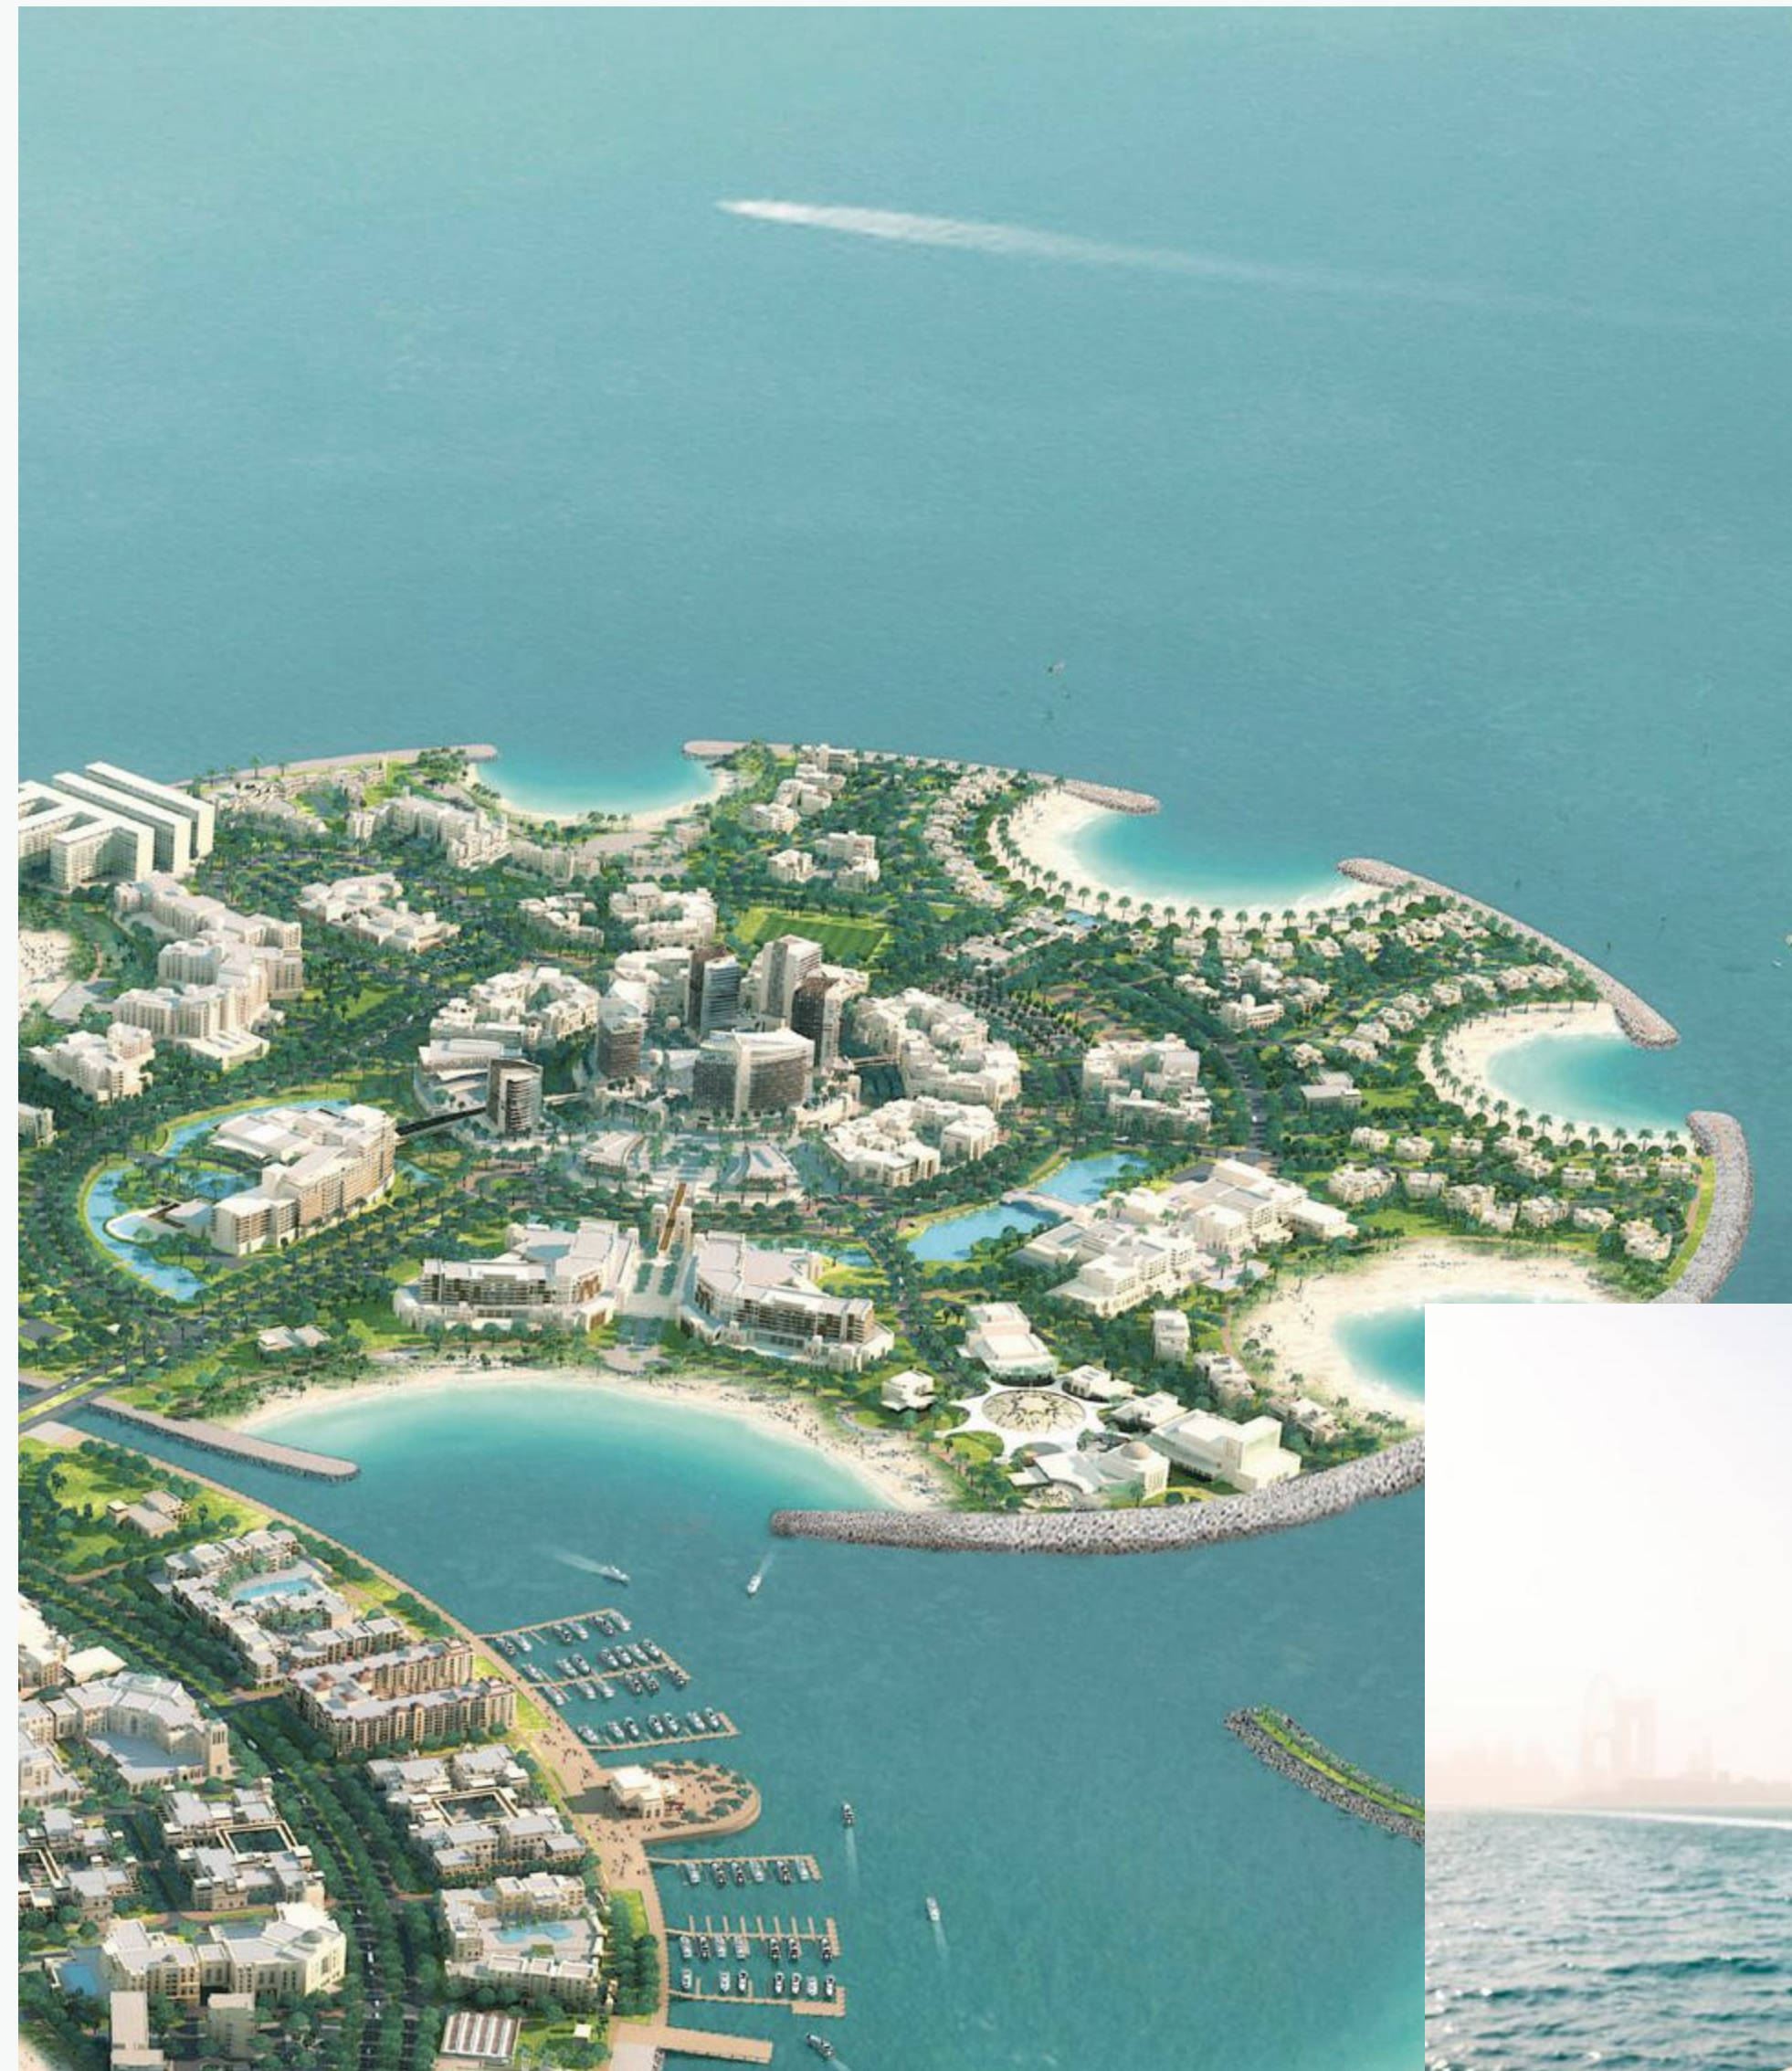

Landscapes that Captivate

Where Serenity Meets Splendour

Al Marjan Island

A masterpiece of Ras Al Khaimah, unfolds like a luxurious tapestry along the shores of the Arabian Gulf. It's where the Emirate's vision of becoming a vibrant business and leisure paradise turns into reality.

Al Marjan Island

Ras Al Khaimah's Most Refined Seaside Haven

Renowned for setting a world record with the 'Largest aerial firework shell', Al Marjan Island sparkles on the global stage, symbolizing a fusion of opulent living with the untouched allure of nature.

DREAMLAND
WATERPARK

DXB
INTERNATIONAL AIRPORT

DUBAI
FRAME

DUBAI MALL

DUBAI CREEK

DOWNTOWN
DUBAI

Al Marjan Island

View Island

Nestled in the heart of Al Marjan Island, View Island is a place where the beauty of sun-kissed beaches and the charm of desert dunes come together in a stunning display.

Home to an array of family-friendly hotels, serene resorts, and elegant beachside residences, the island offers a peaceful retreat with endless vistas.