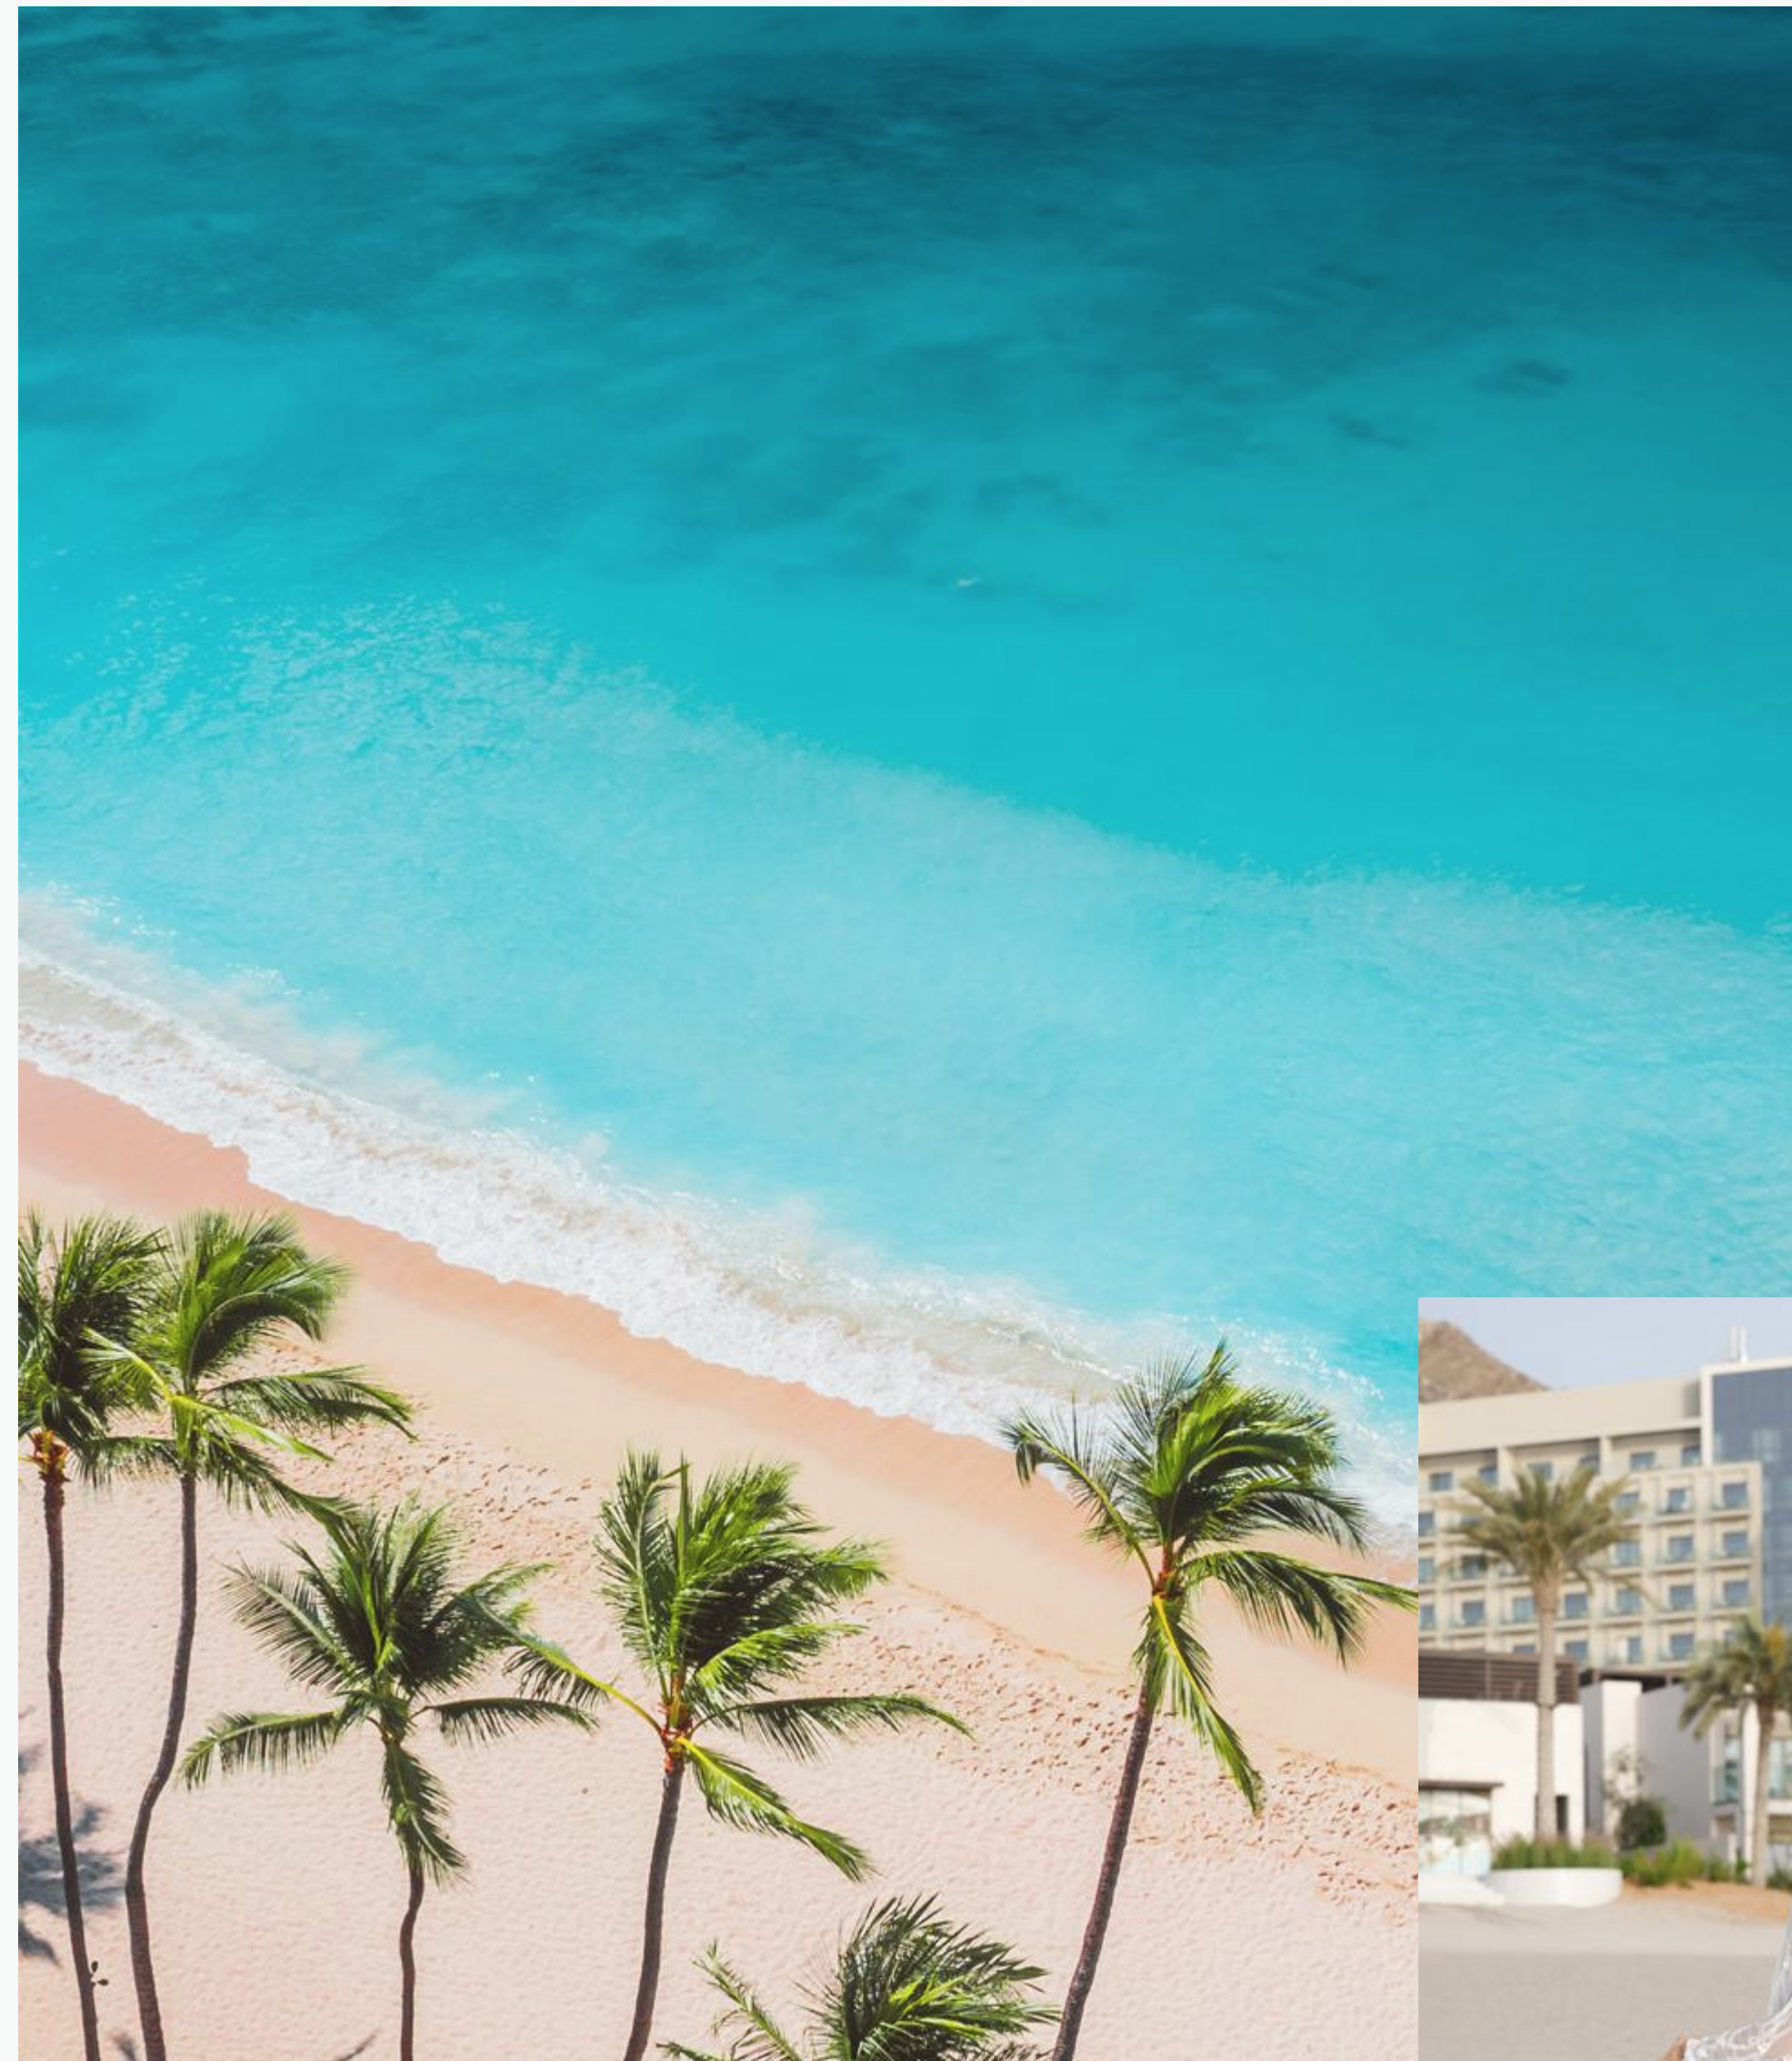

Landscapes that Captivate

Where Serenity Meets Splendour

Al Marjan Island

A masterpiece of Ras Al Khaimah, unfolds like a luxurious tapestry along the shores of the Arabian Gulf. It's where the Emirate's vision of becoming a vibrant business and leisure paradise turns into reality.

Al Marjan Island

Ras Al Khaimah's Most Refined Seaside Haven

Renowned for setting a world record with the 'Largest aerial firework shell', Al Marjan Island sparkles on the global stage, symbolizing a fusion of opulent living with the untouched allure of nature.