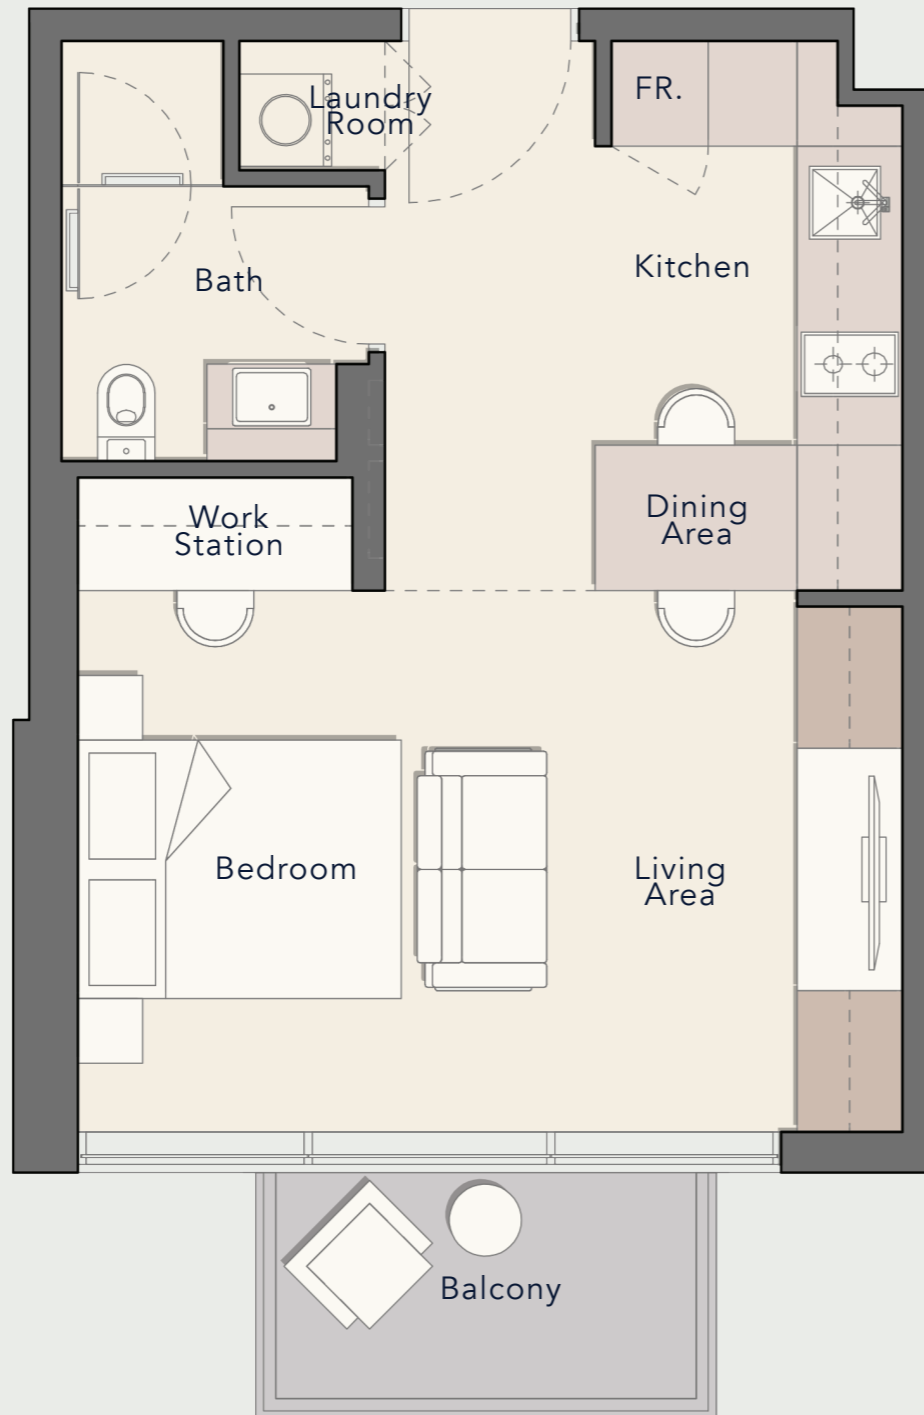

ARBOR
VIEW

FLOOR PLANS

ARBOR VIEW

1ST FLOOR PLAN

-  STUDIO
-  1 BEDROOM
-  2 BEDROOM
-  3 BEDROOM

STUDIO TYPE A

Internal Living Area

403.65 sq. ft

Outdoor Living Area

48.22 sq. ft

Total Living Area

451.87 sq. ft

STUDIO TYPE B

Internal Living Area

465.00 sq. ft

Outdoor Living Area

48.22 sq. ft

Total Living Area

513.22 sq. ft

1 BEDROOM TYPE A

Internal Living Area

795.02 sq. ft

Outdoor Living Area

98.17 sq. ft