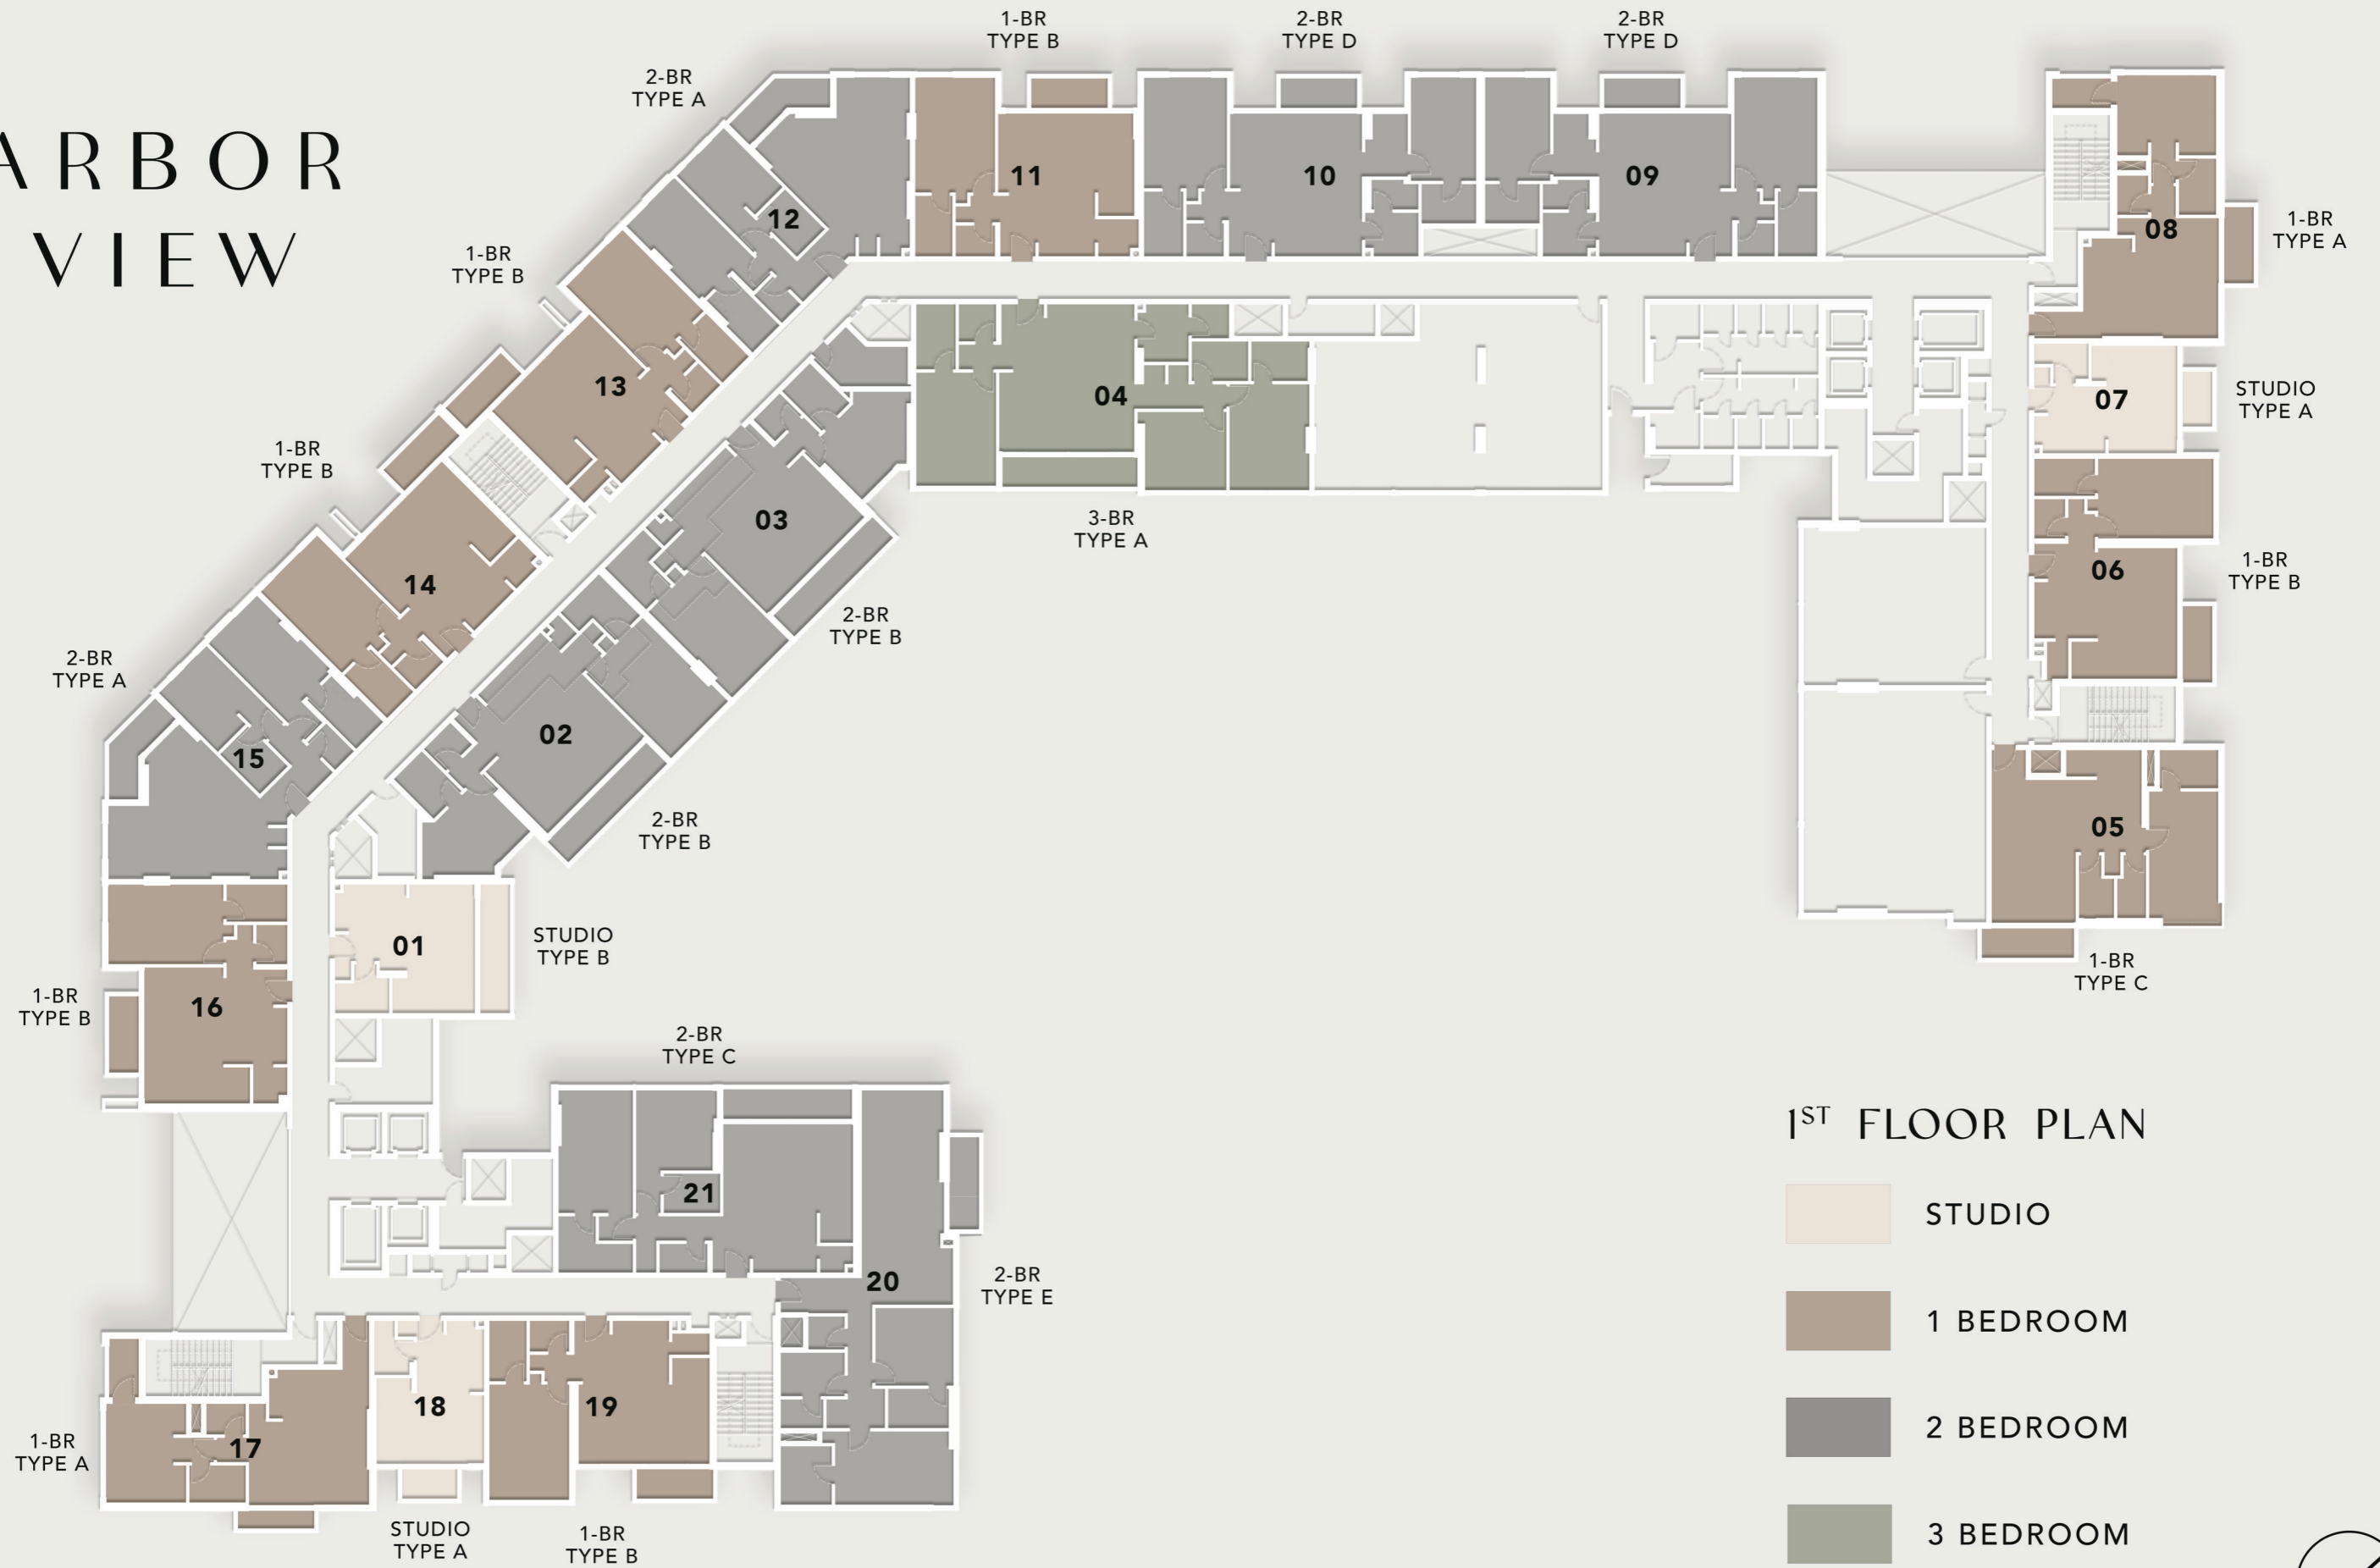

ARBOR
VIEW

FLOOR PLANS

ARBOR VIEW

1ST FLOOR PLAN

-  STUDIO
-  1 BEDROOM
-  2 BEDROOM
-  3 BEDROOM

STUDIO TYPE A

Internal Living Area

403.65 sq. ft

Outdoor Living Area

48.22 sq. ft

Total Living Area

451.87 sq. ft

STUDIO TYPE B

Internal Living Area

465.00 sq. ft

Outdoor Living Area

48.22 sq. ft

Total Living Area

513.22 sq. ft

1 BEDROOM TYPE A

Internal Living Area

795.02 sq. ft

Outdoor Living Area

98.17 sq. ft

1761.62 sq. ft