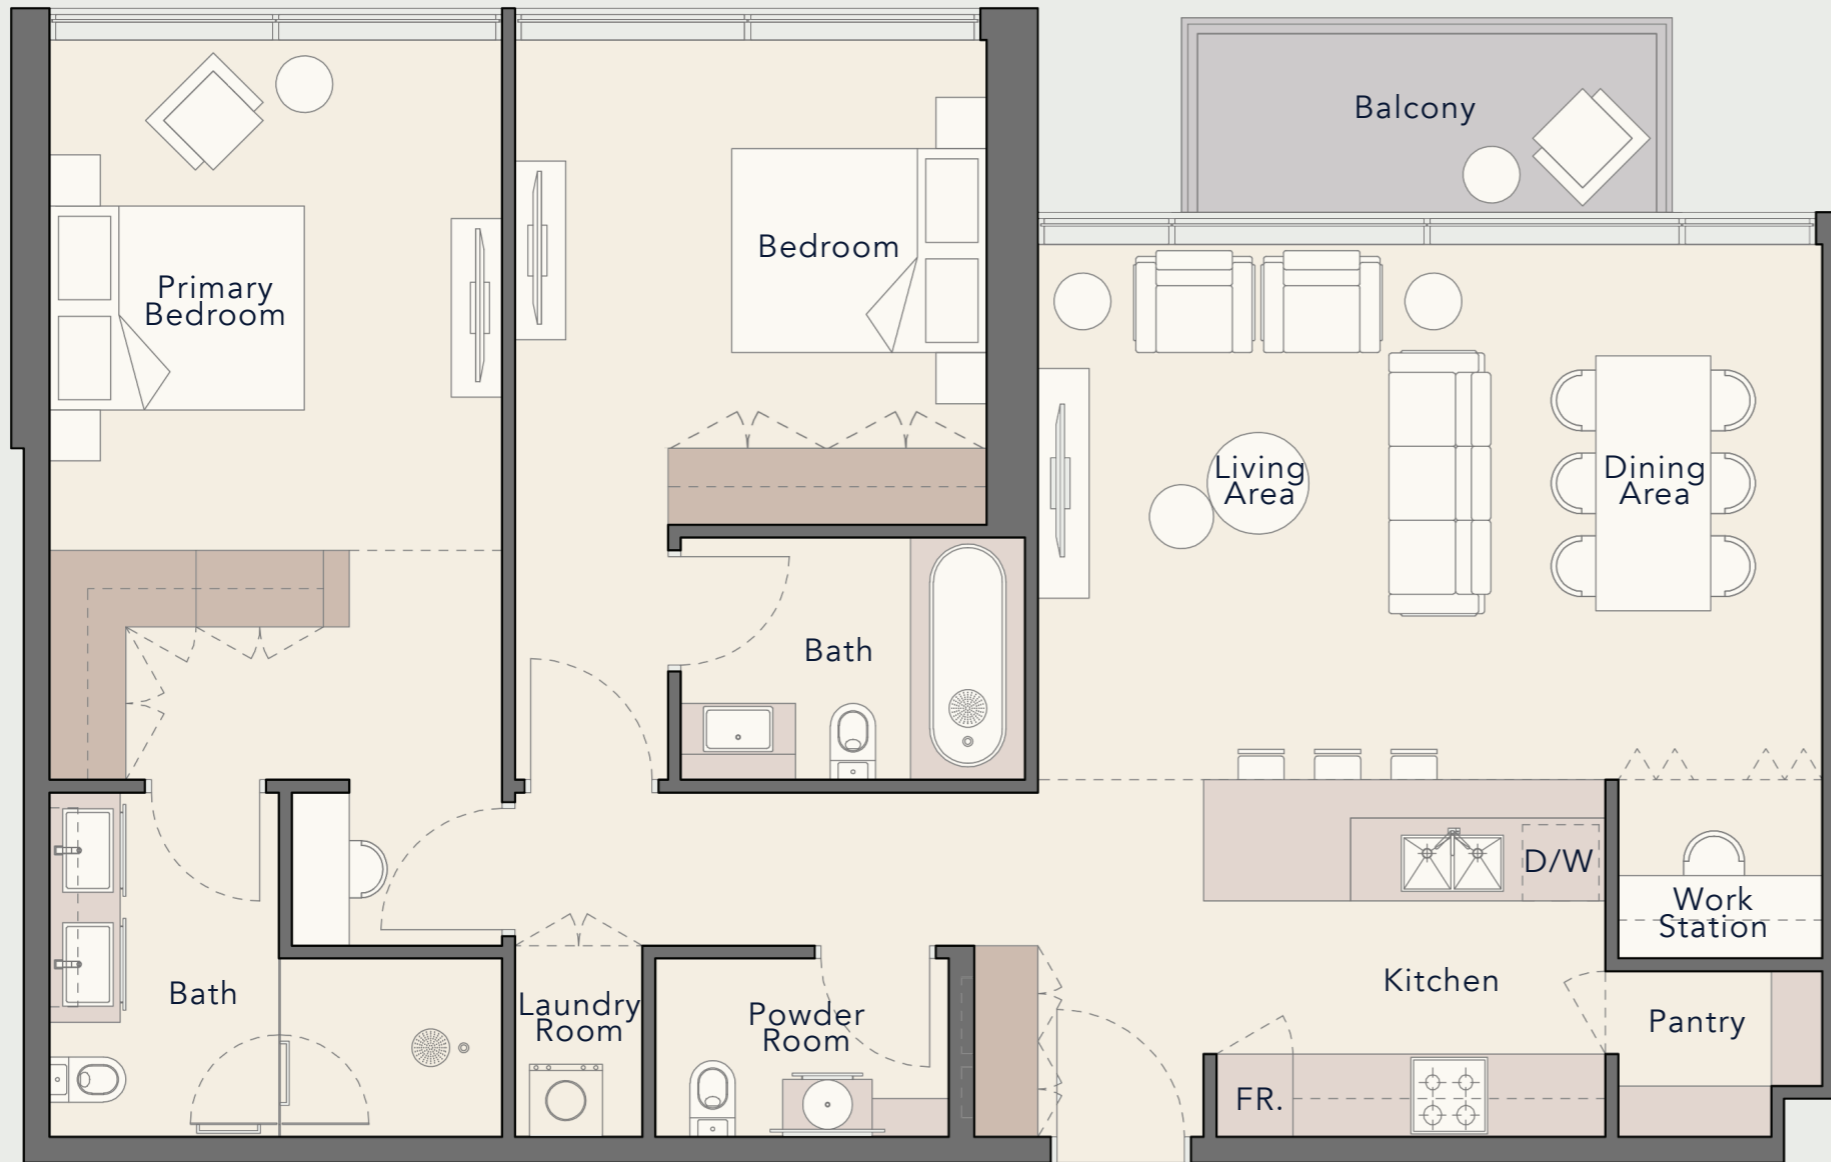

Internal Living Area

1188.98 sq. ft

Outdoor Living Area

65.44 sq. ft

Total Living Area

1254.43 sq. ft

2 BEDROOM TYPE C

Internal Living Area

1232.36 sq. ft

Outdoor Living Area

65.44 sq. ft

Total Living Area

1297.80 sq. ft

2 BEDROOM TYPE D

Internal Living Area

1293.28 sq. ft