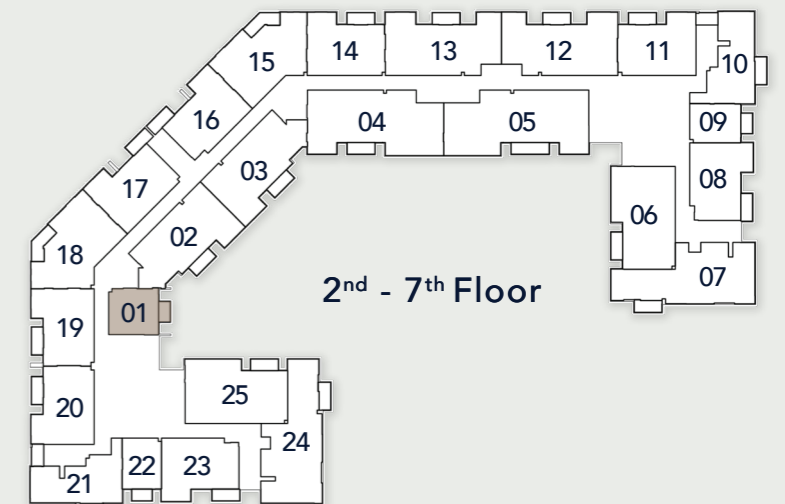

ARBOR
VIEW

FLOOR PLANS

ARBOR VIEW

1ST FLOOR PLAN

-  STUDIO
-  1 BEDROOM
-  2 BEDROOM
-  3 BEDROOM

STUDIO TYPE A

Internal Living Area

403.65 sq. ft

Outdoor Living Area

48.22 sq. ft

Total Living Area

451.87 sq. ft

STUDIO TYPE B

Internal Living Area

465.00 sq. ft

Outdoor Living Area

48.22 sq. ft

Total Living Area

513.22 sq. ft

1 BEDROOM TYPE A

Internal Living Area

795.02 sq. ft

Outdoor Living Area

98.17 sq. ft