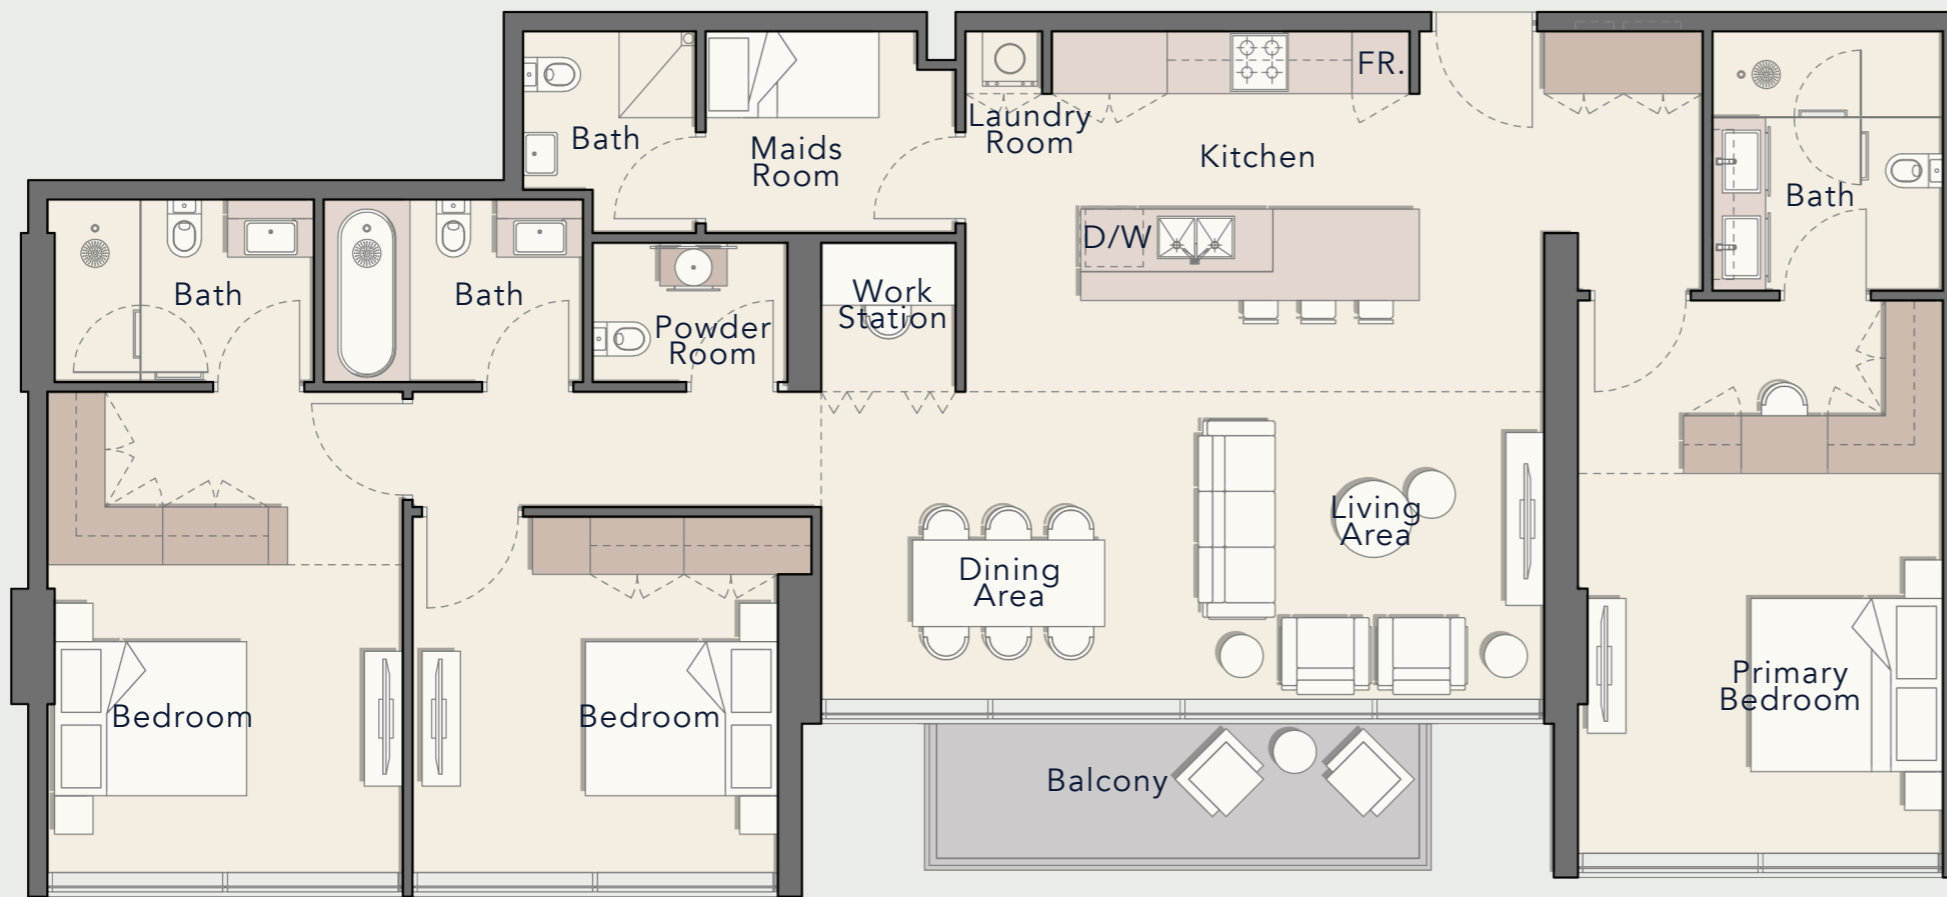

67.27 sq. ft

Total Living Area

1429.88 sq. ft

3 BEDROOM TYPE A

Internal Living Area

1605.33 sq. ft

Outdoor Living Area

65.44 sq. ft

Total Living Area

1670.77 sq. ft

3 BEDROOM TYPE B

Internal Living Area

1671.64 sq. ft

Outdoor Living Area

89.99 sq. ft

Total Living Area