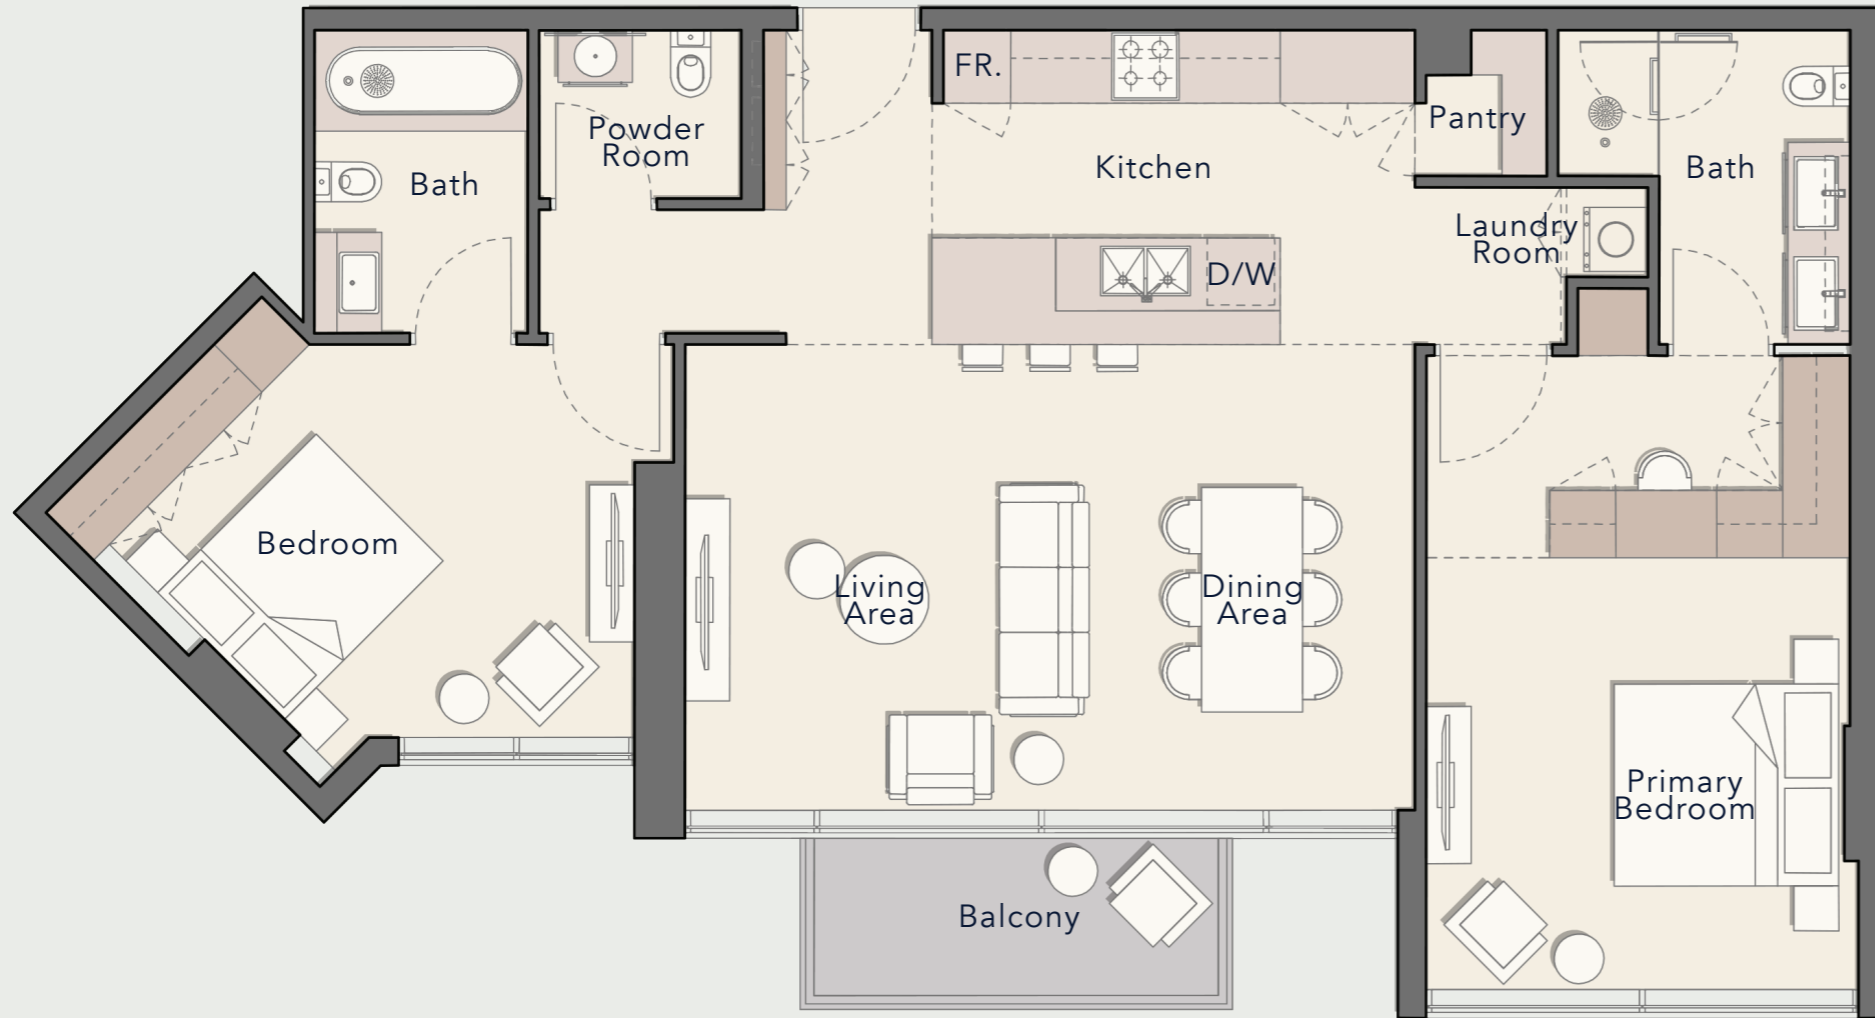

2 BEDROOM
TYPE A

Internal Living Area

1108.58 sq. ft

Outdoor Living Area

96.01 sq. ft

Total Living Area

1204.59 sq. ft

2 BEDROOM TYPE B

Internal Living Area

1188.98 sq. ft

Outdoor Living Area

65.44 sq. ft

Total Living Area

1254.43 sq. ft

2 BEDROOM TYPE C

Internal Living Area

1232.36 sq. ft

Outdoor Living Area

65.44 sq. ft

Total Living Area

1297.80 sq. ft

2 BEDROOM TYPE D

Internal Living Area

1293.28 sq. ft