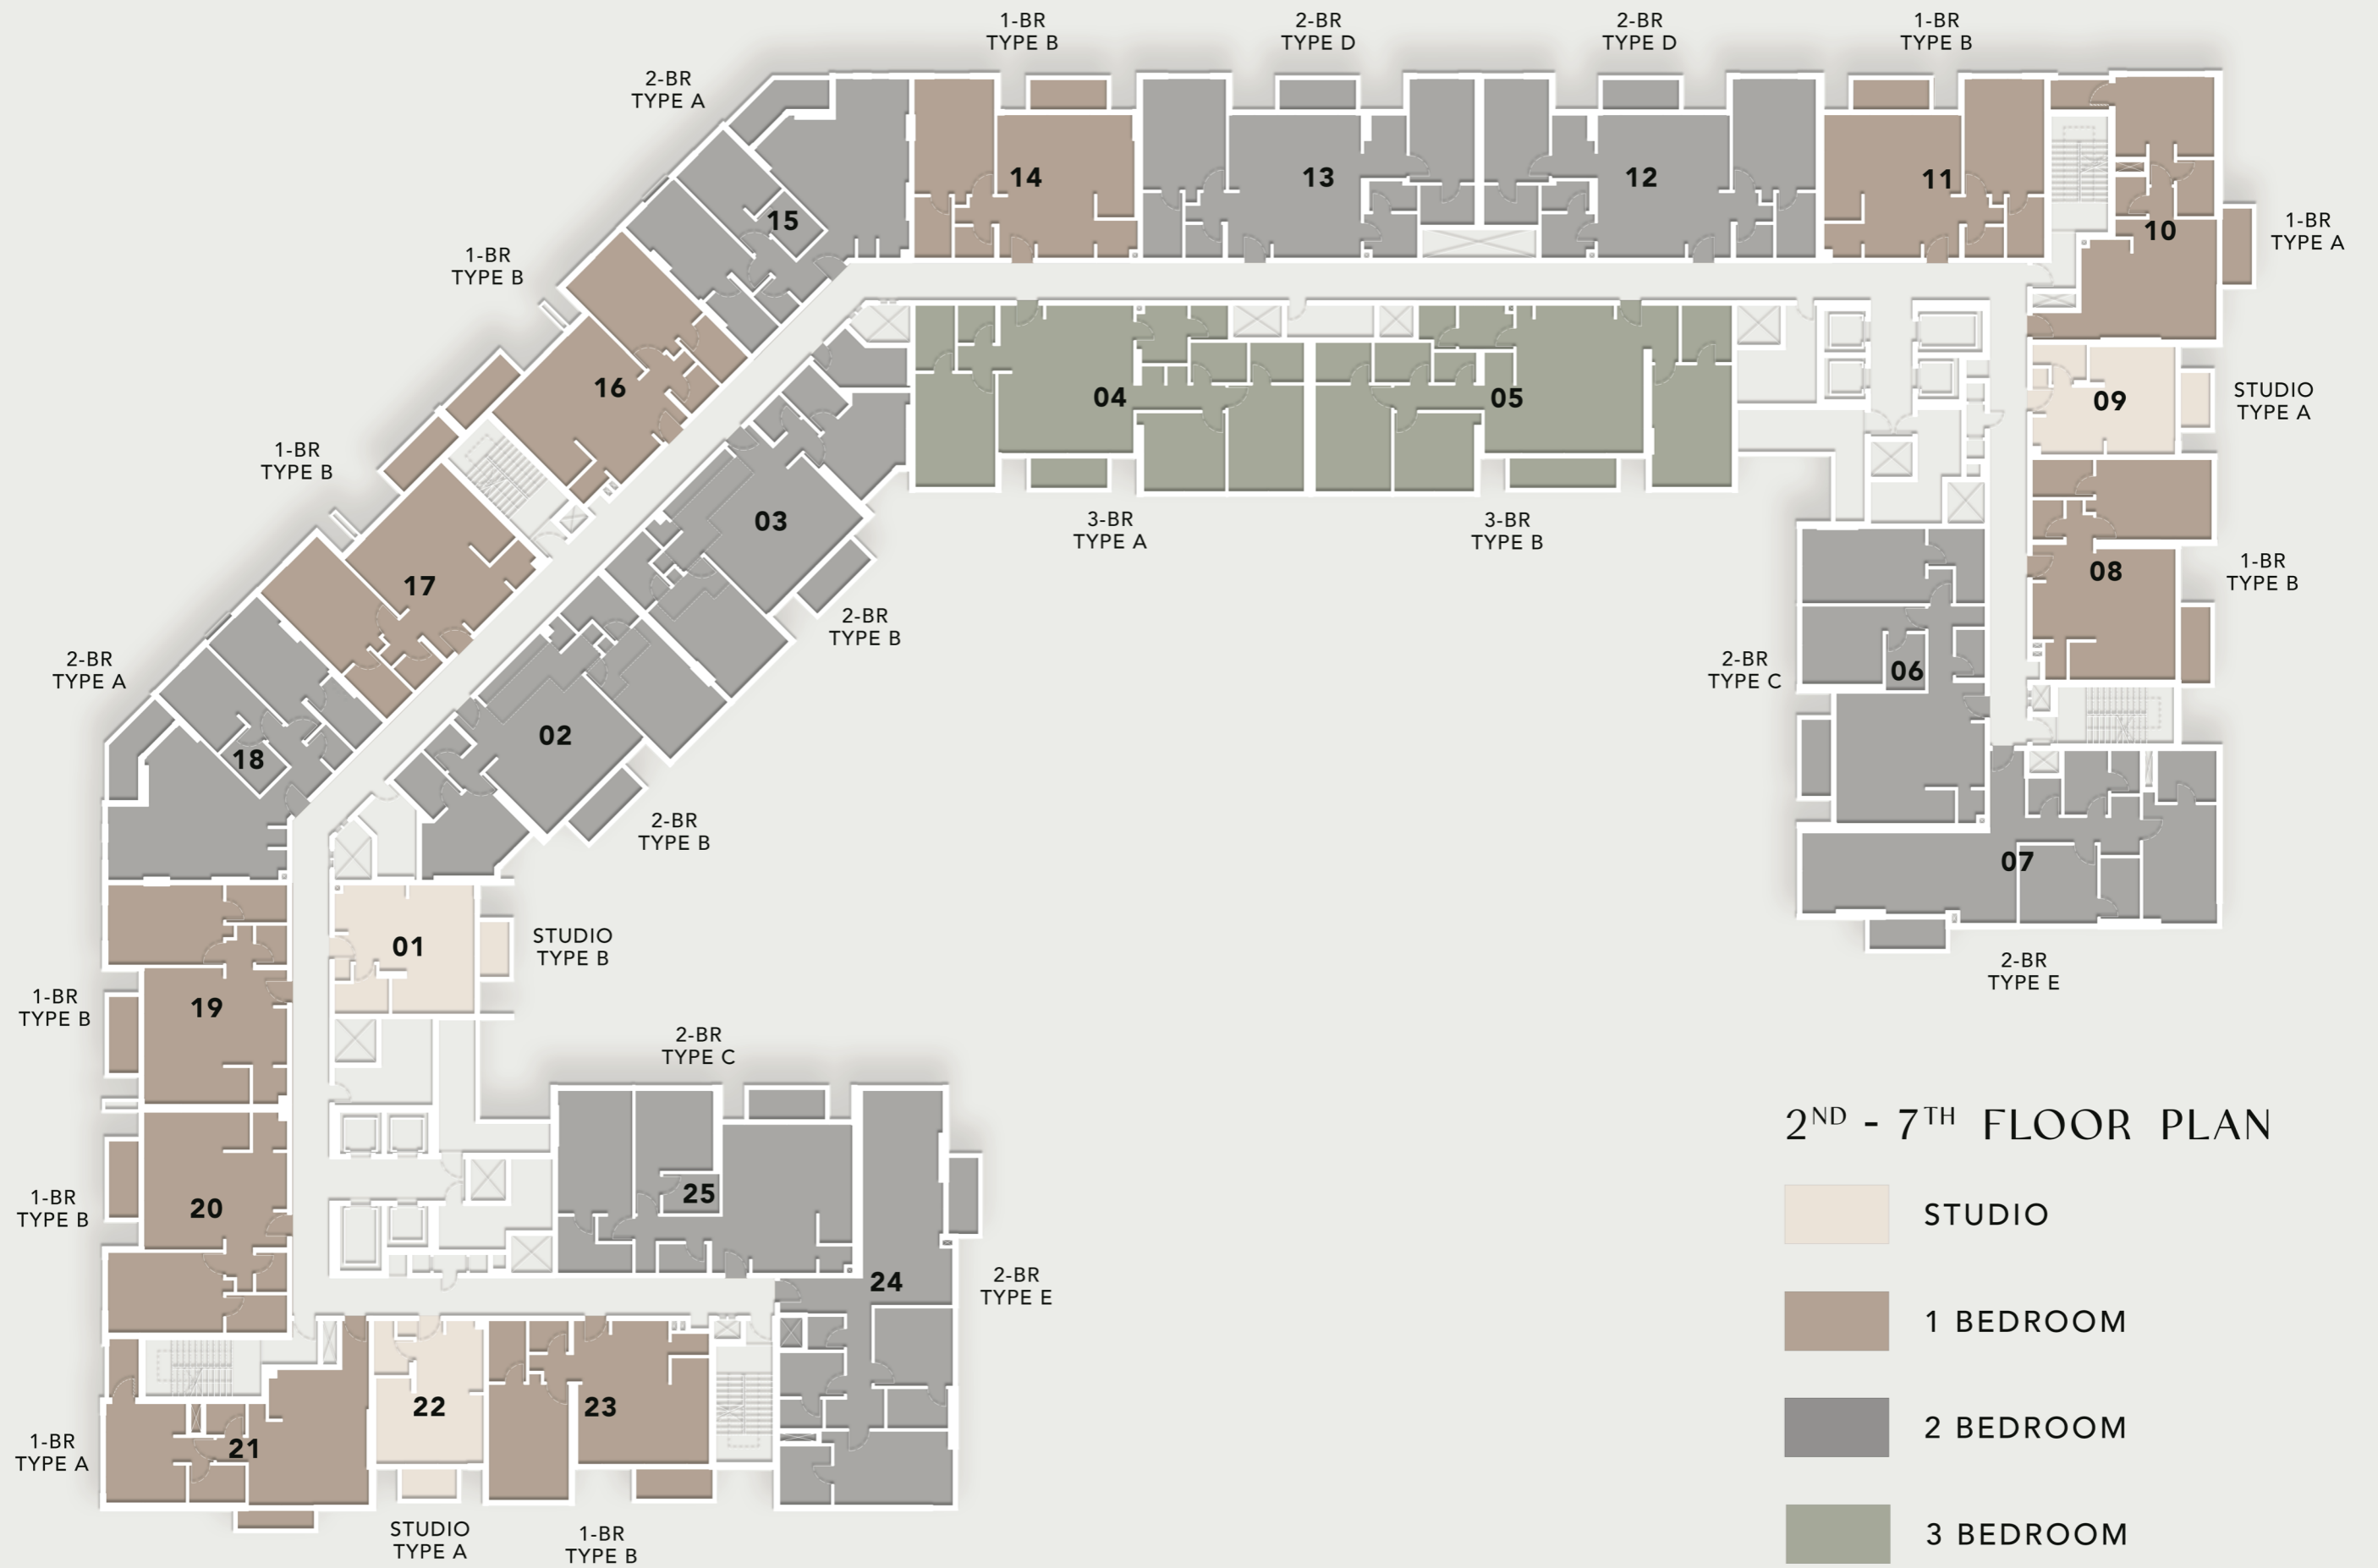

ARBOR
VIEW

FLOOR PLANS

ARBOR VIEW

1ST FLOOR PLAN

-  STUDIO
-  1 BEDROOM
-  2 BEDROOM
-  3 BEDROOM

STUDIO TYPE A

Internal Living Area

403.65 sq. ft

Outdoor Living Area

48.22 sq. ft

Total Living Area

451.87 sq. ft

STUDIO TYPE B

Internal Living Area

465.00 sq. ft

Outdoor Living Area

48.22 sq. ft

Total Living Area

513.22 sq. ft

1 BEDROOM TYPE A

Internal Living Area

795.02 sq. ft

Outdoor Living Area

98.17 sq. ft

Total Living Area

893.19 sq. ft

1 BEDROOM TYPE B

Internal Living Area

880.92 sq. ft

Outdoor Living Area

66.31 sq. ft

Total Living Area