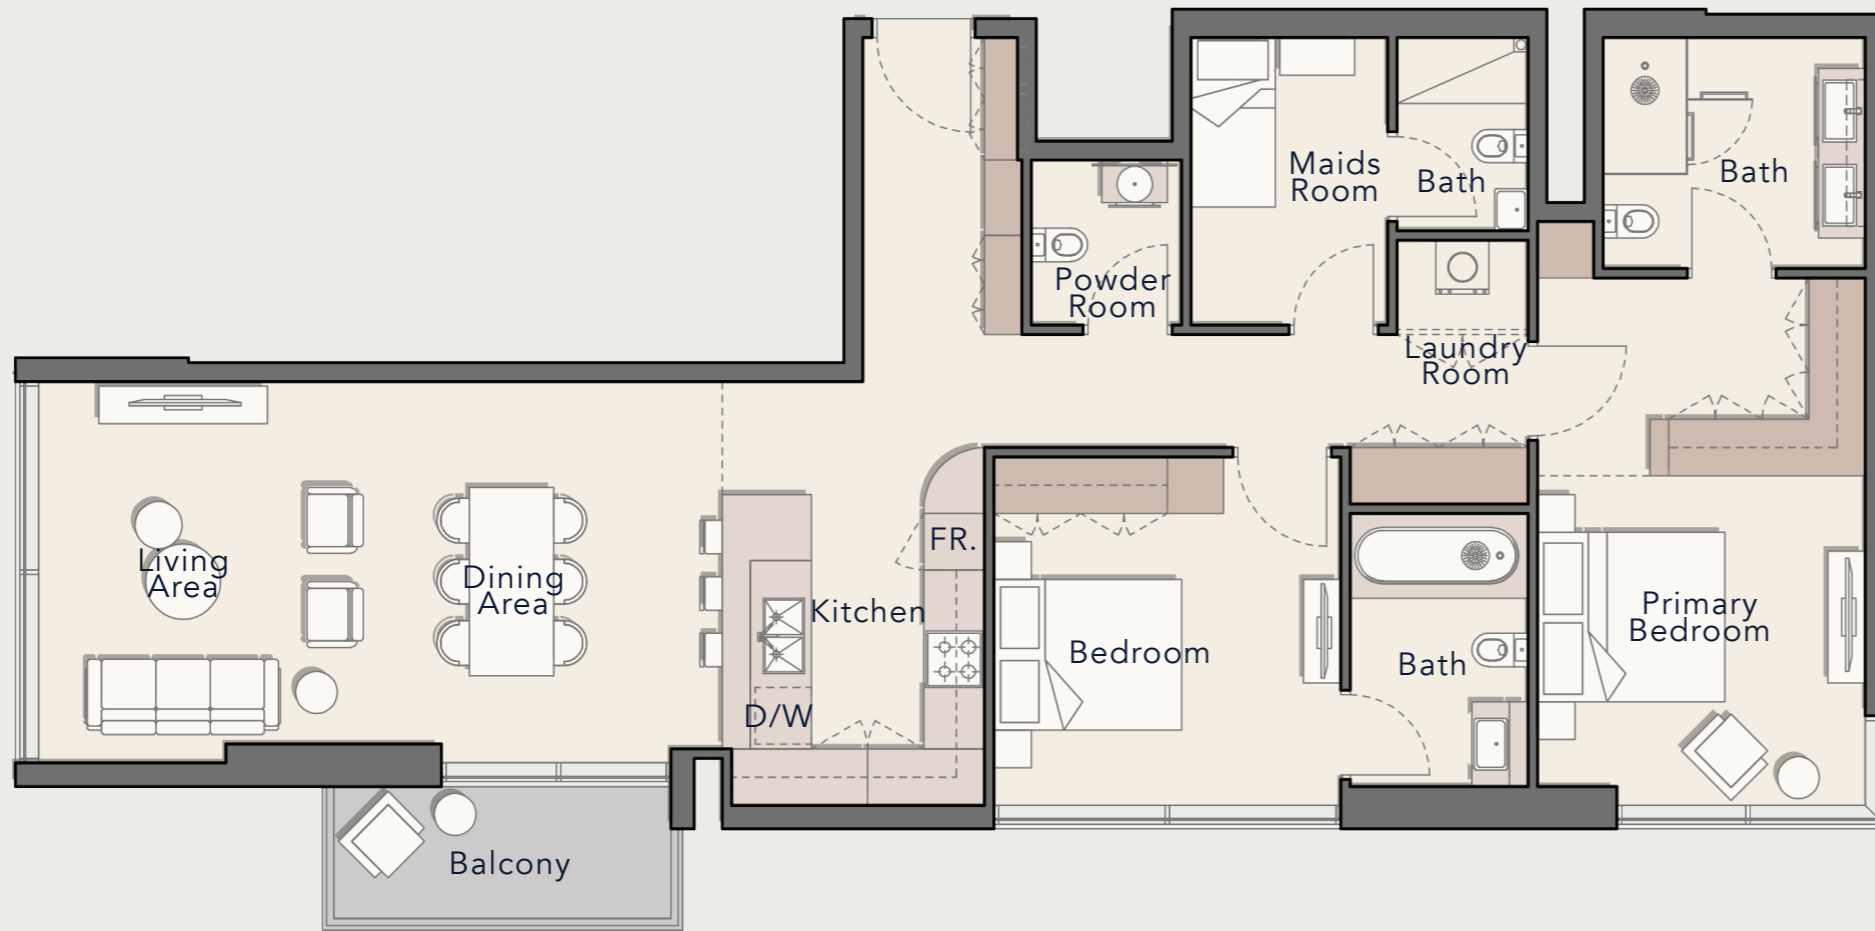

Outdoor Living Area

66.41 sq. ft

Total Living Area

1359.70 sq. ft

2 BEDROOM TYPE E

Internal Living Area

1362.60 sq. ft

Outdoor Living Area

67.27 sq. ft

Total Living Area

1429.88 sq. ft

3 BEDROOM TYPE A

Internal Living Area

1605.33 sq. ft

Outdoor Living Area

65.44 sq. ft