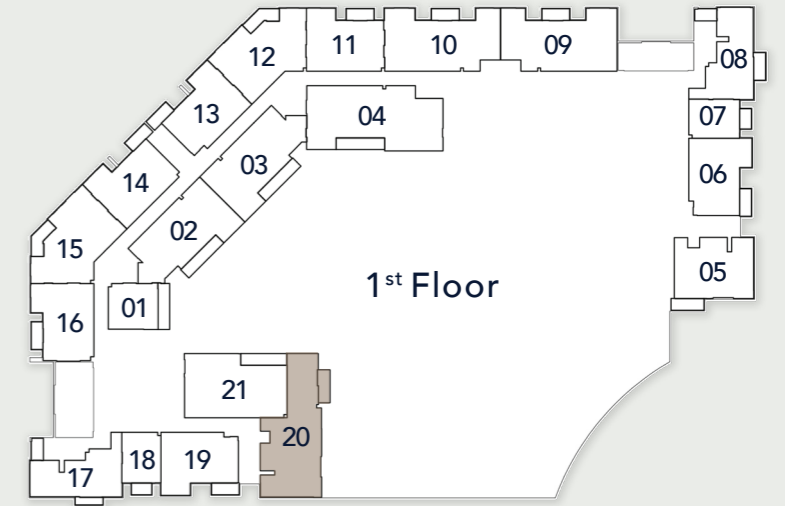

2 BEDROOM TYPE E

Internal Living Area

1362.60 sq. ft

Outdoor Living Area

67.27 sq. ft

Total Living Area

1429.88 sq. ft