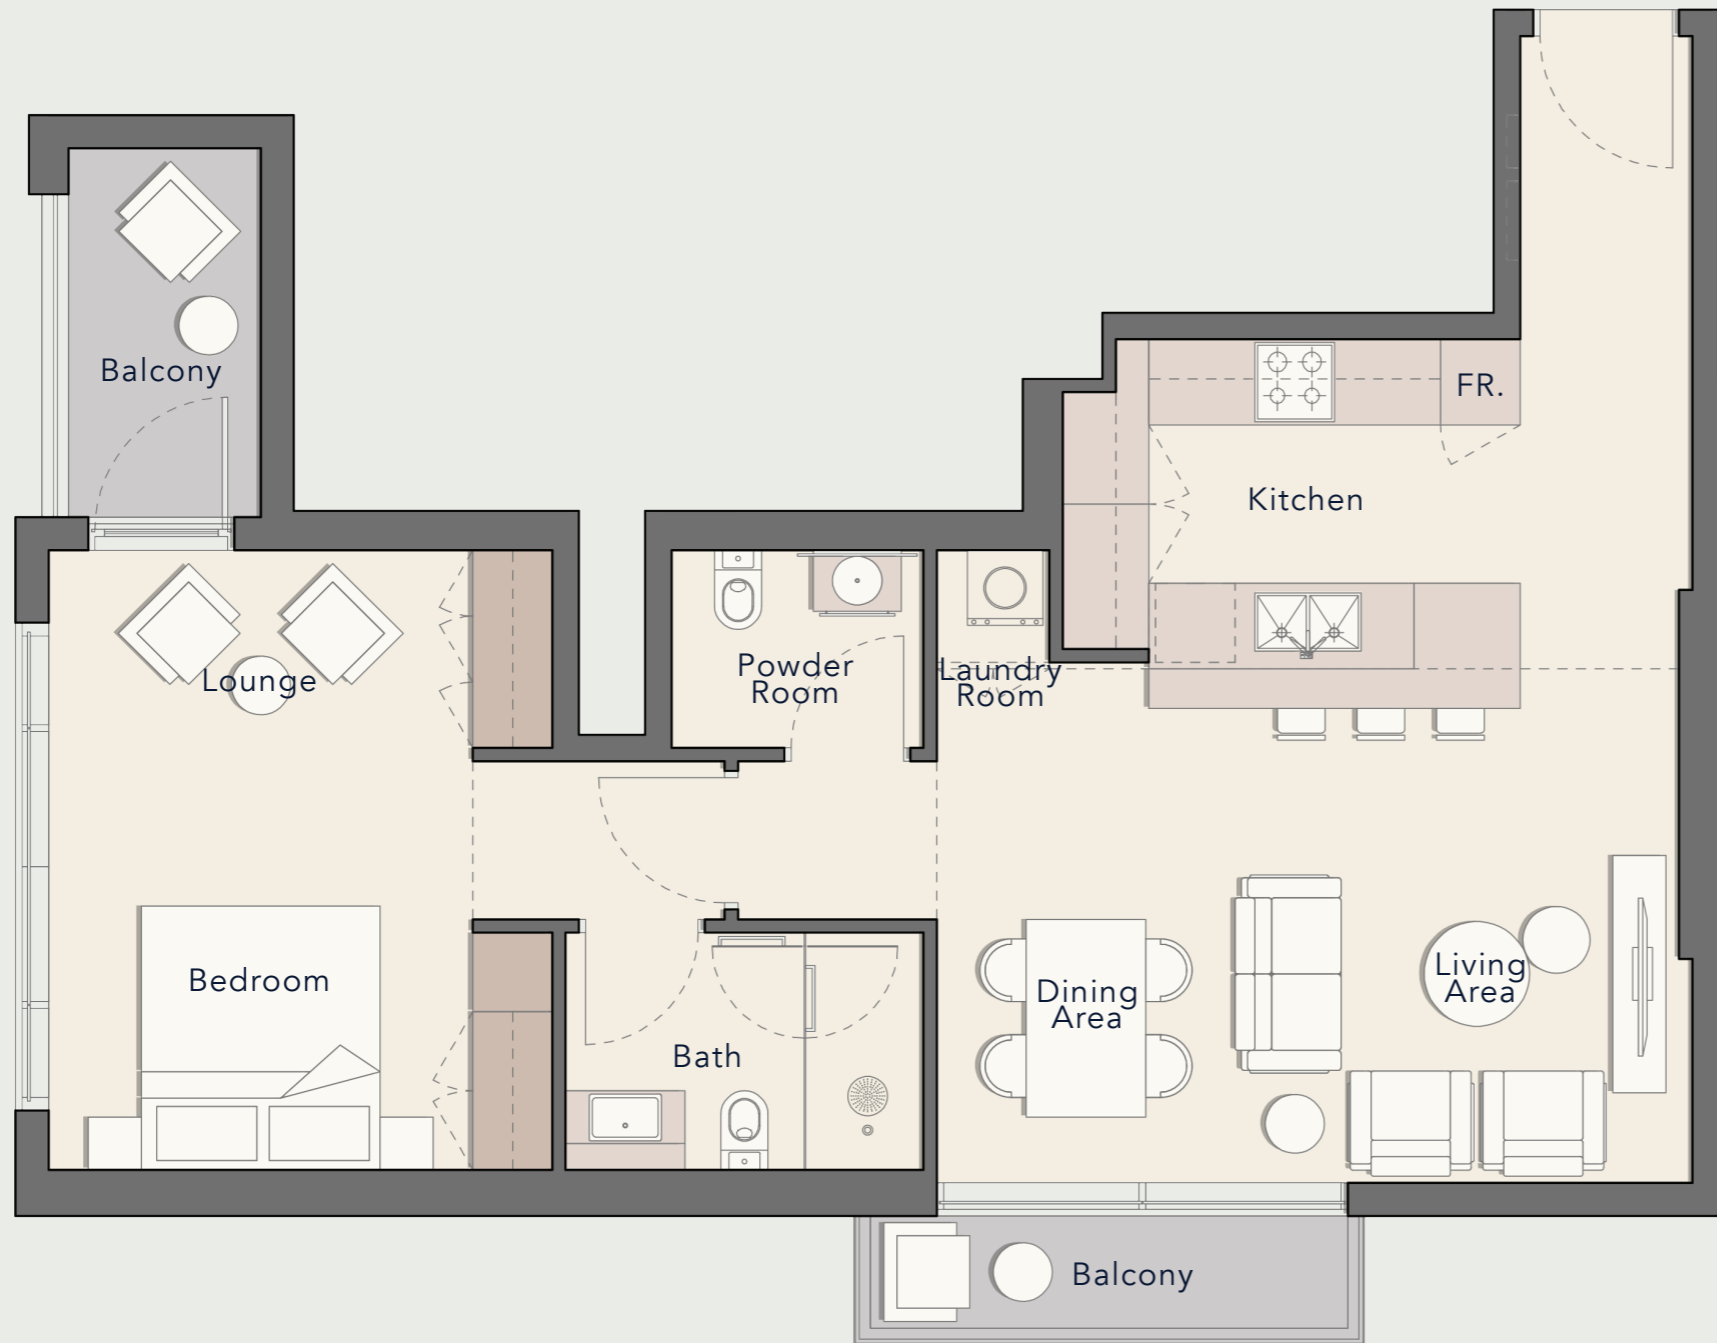

ARBOR
VIEW

FLOOR PLANS

ARBOR VIEW

1ST FLOOR PLAN

-  STUDIO
-  1 BEDROOM
-  2 BEDROOM
-  3 BEDROOM

STUDIO TYPE A

Internal Living Area

403.65 sq. ft

Outdoor Living Area

48.22 sq. ft

Total Living Area

451.87 sq. ft

STUDIO TYPE B

Internal Living Area

465.00 sq. ft

Outdoor Living Area

48.22 sq. ft

Total Living Area

513.22 sq. ft

1 BEDROOM TYPE A

Internal Living Area

795.02 sq. ft

Outdoor Living Area

98.17 sq. ft