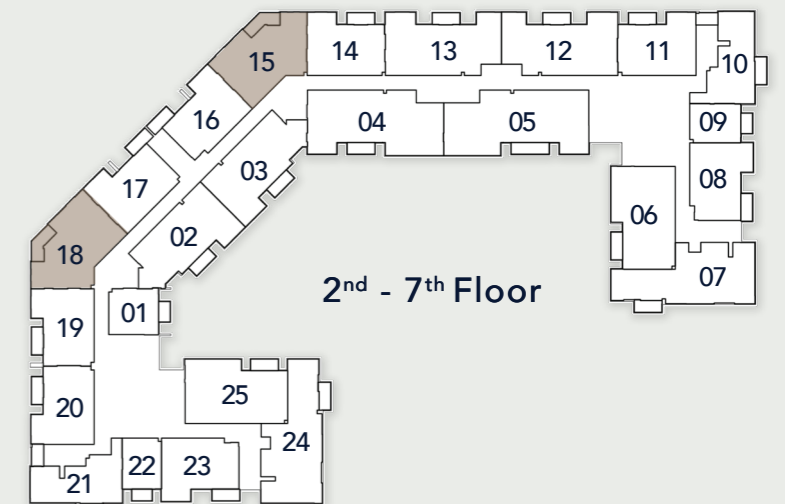

947.22 sq. ft

1 BEDROOM TYPE C

Internal Living Area

949.81 sq. ft

Outdoor Living Area

78.58 sq. ft

Total Living Area

1028.38 sq. ft

2 BEDROOM
TYPE A

Internal Living Area

1108.58 sq. ft

Outdoor Living Area

96.01 sq. ft

Total Living Area

1204.59 sq. ft

2 BEDROOM TYPE B