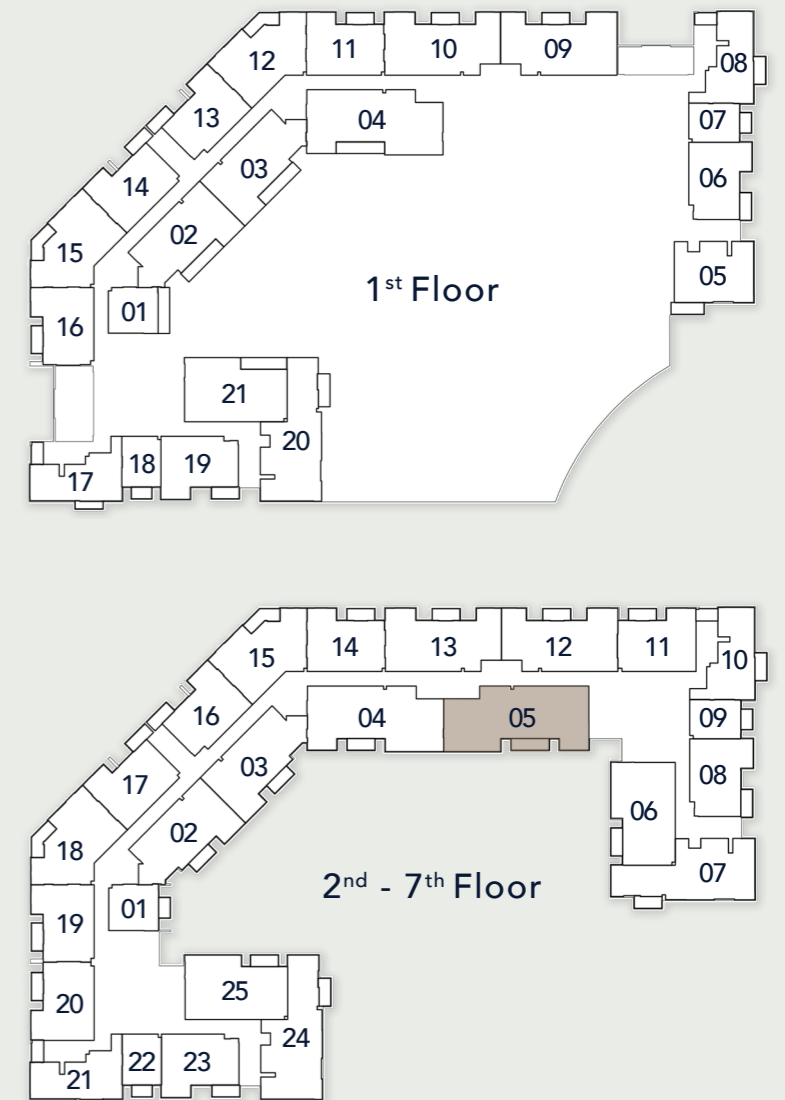

3 BEDROOM TYPE B

Internal Living Area

1671.64 sq. ft

Outdoor Living Area

89.99 sq. ft

Total Living Area

1761.62 sq. ft