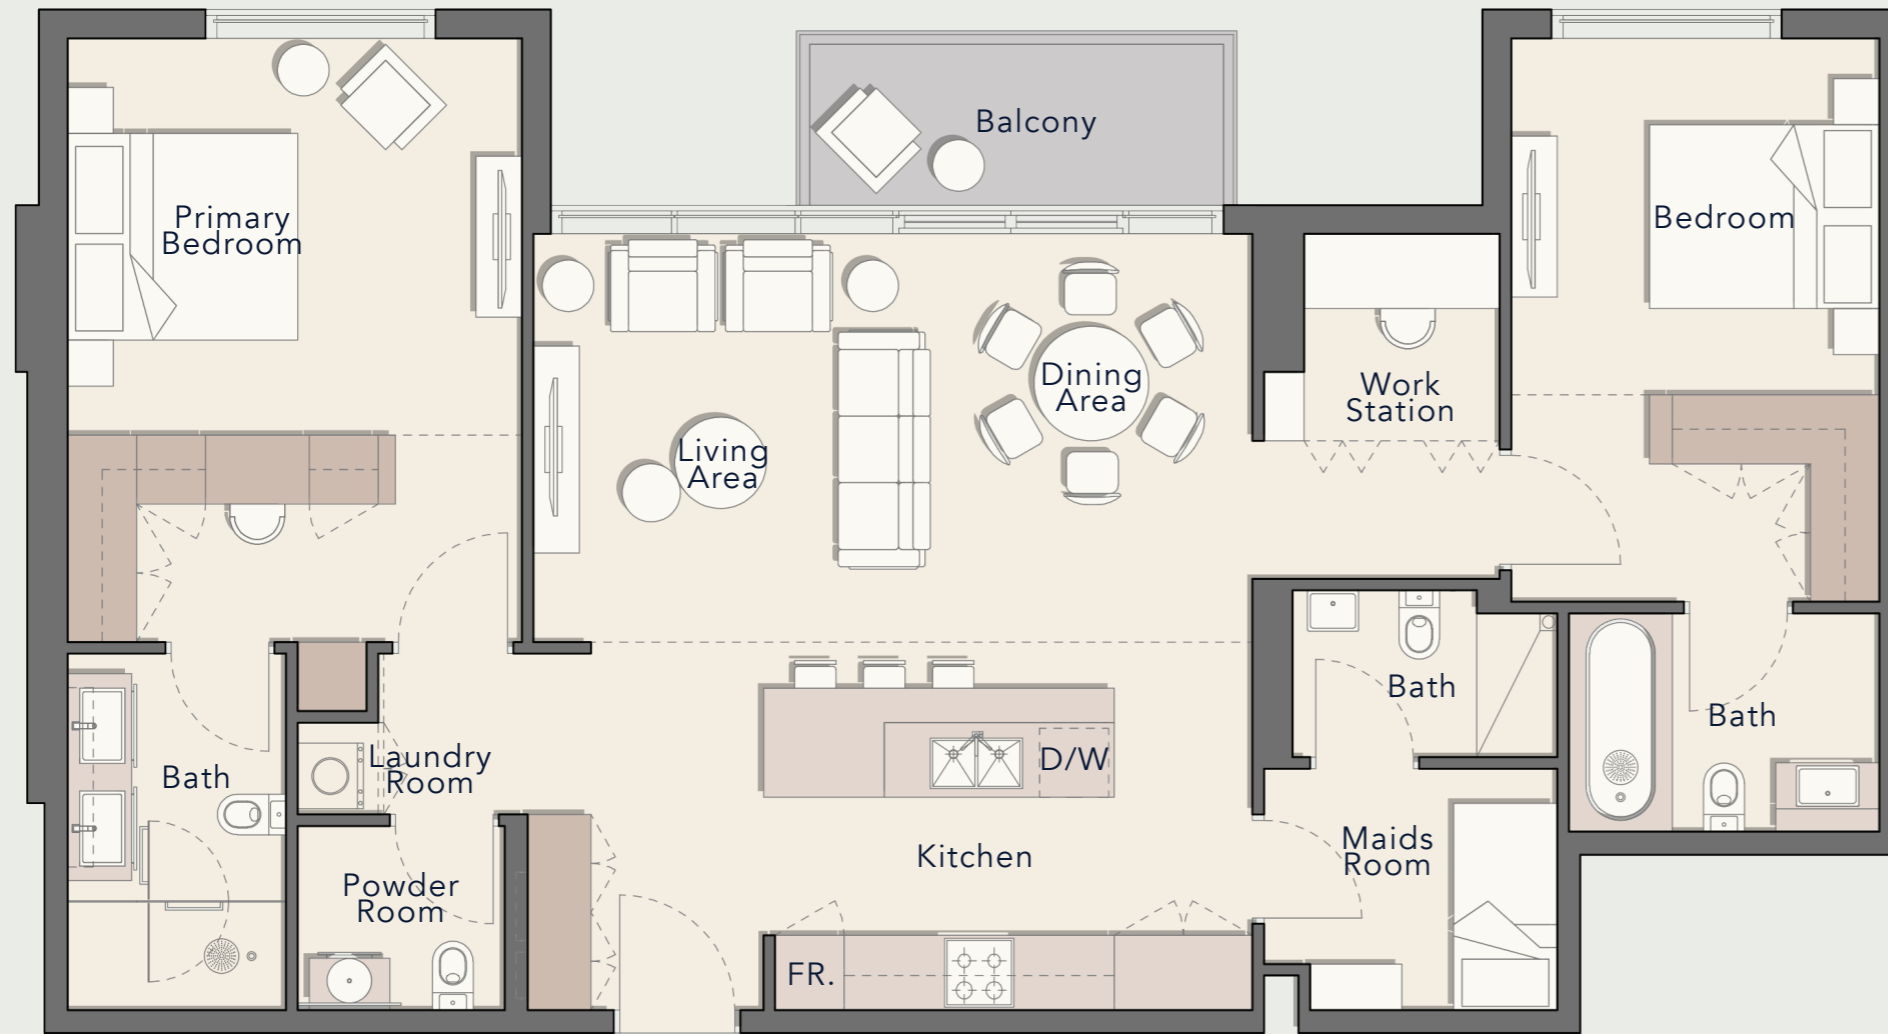

1232.36 sq. ft

Outdoor Living Area

65.44 sq. ft

Total Living Area

1297.80 sq. ft

2 BEDROOM TYPE D

Internal Living Area

1293.28 sq. ft

67.27 sq. ft

Total Living Area

1429.88 sq. ft

3 BEDROOM TYPE A

Internal Living Area

1605.33 sq. ft

Outdoor Living Area

65.44 sq. ft