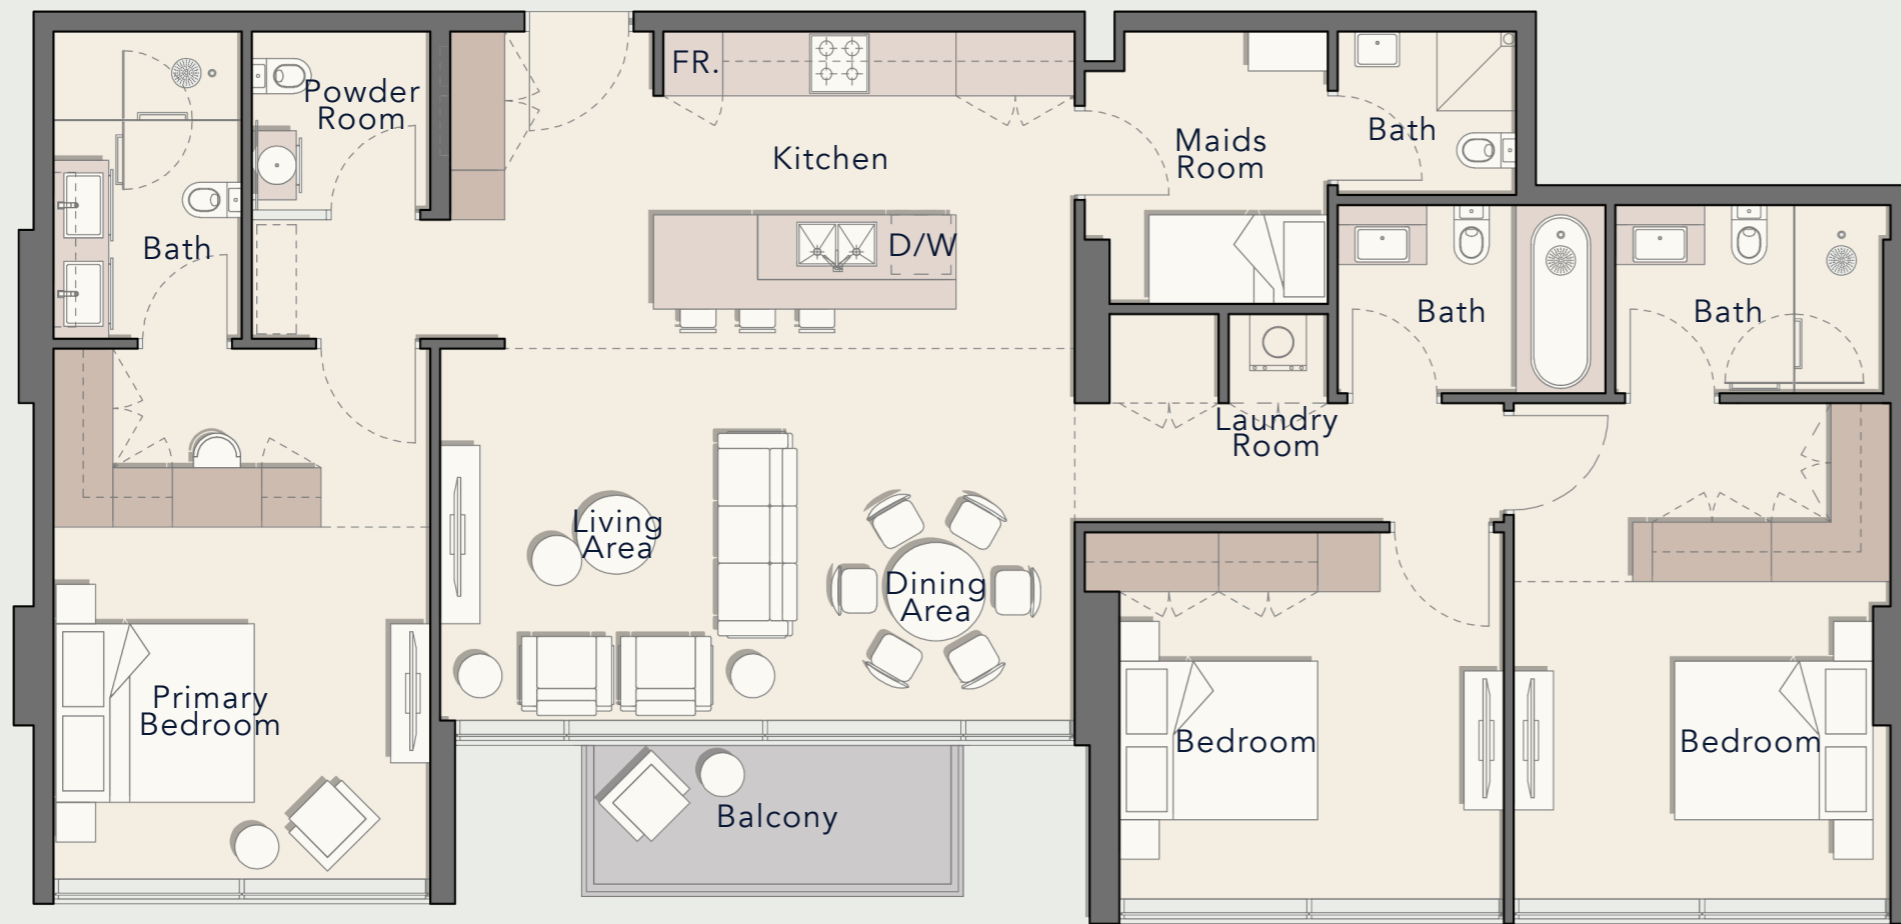

Outdoor Living Area

66.41 sq. ft

Total Living Area

1359.70 sq. ft

2 BEDROOM TYPE E

Internal Living Area

1362.60 sq. ft

Outdoor Living Area

67.27 sq. ft

Total Living Area

1429.88 sq. ft

3 BEDROOM TYPE A

Internal Living Area

1605.33 sq. ft

Outdoor Living Area

65.44 sq. ft