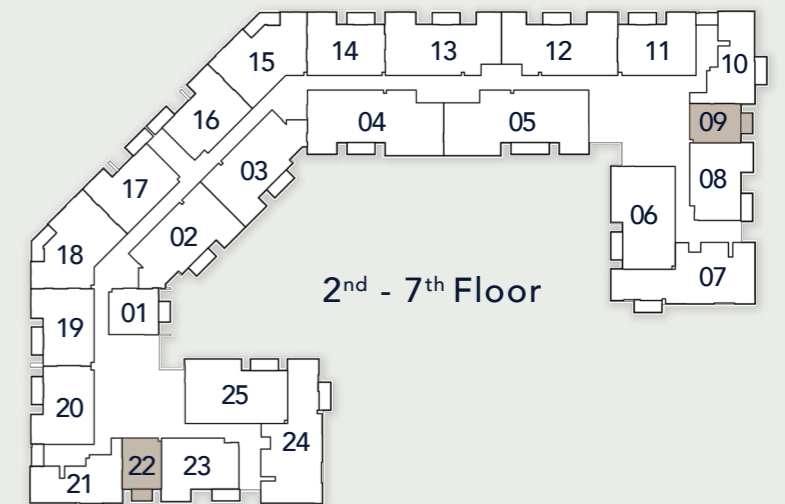

ARBOR
VIEW

FLOOR PLANS

ARBOR VIEW

1ST FLOOR PLAN

-  STUDIO
-  1 BEDROOM
-  2 BEDROOM
-  3 BEDROOM

STUDIO TYPE A

Internal Living Area

403.65 sq. ft

Outdoor Living Area

48.22 sq. ft

Total Living Area

451.87 sq. ft

STUDIO TYPE B

Internal Living Area

465.00 sq. ft

Outdoor Living Area