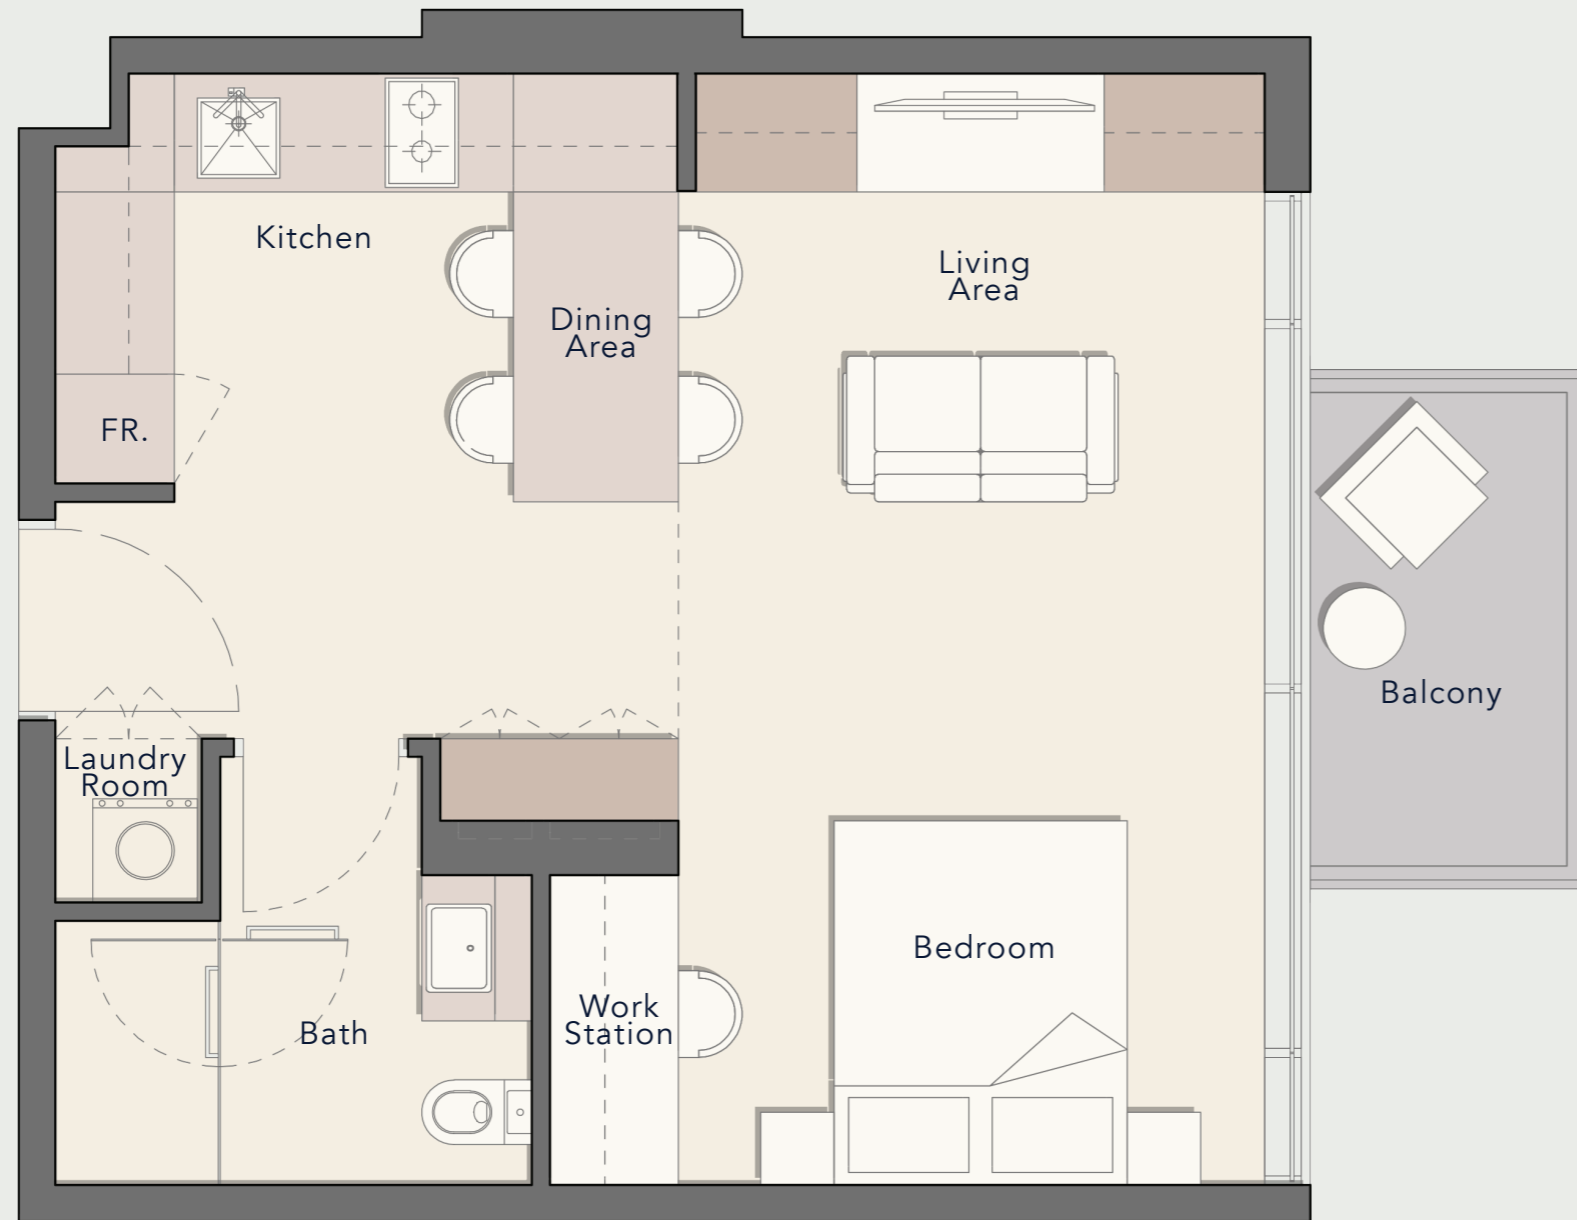

ARBOR
VIEW

FLOOR PLANS

ARBOR VIEW

1ST FLOOR PLAN

-  STUDIO
-  1 BEDROOM
-  2 BEDROOM
-  3 BEDROOM

STUDIO TYPE A

Internal Living Area

403.65 sq. ft

Outdoor Living Area

48.22 sq. ft

Total Living Area

451.87 sq. ft

STUDIO TYPE B

Internal Living Area

465.00 sq. ft

Outdoor Living Area

48.22 sq. ft

Total Living Area

513.22 sq. ft

1 BEDROOM TYPE A

Internal Living Area

795.02 sq. ft

Outdoor Living Area

98.17 sq. ft

Total Living Area

893.19 sq. ft

1 BEDROOM TYPE B

Internal Living Area

880.92 sq. ft

Outdoor Living Area

66.31 sq. ft

Total Living Area